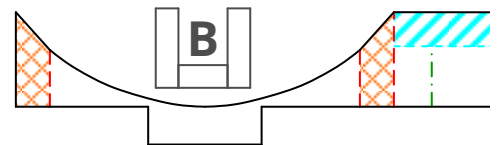

AP Eazy Ducted

Design & Drawing by: Tony Roehling

Fan Mod - VERSION 0.1 (2018-03-25)

Use these parts instead of the parts numbered 10, 11, FT1, FT2 of

the AP Eazy build plan.

in
cm

SHEET 1 OF 1

BET