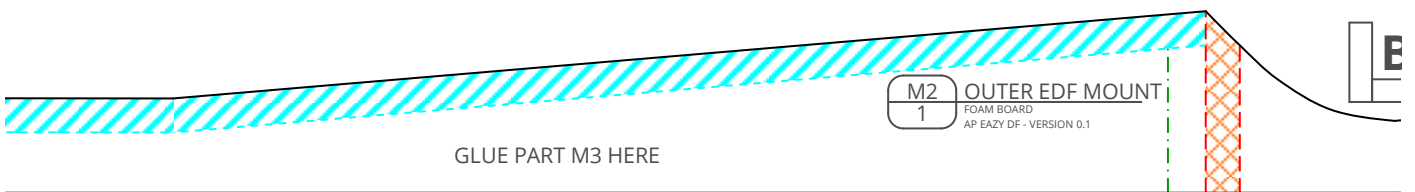

AP Eazy Ducted

Design & Drawing by: Tony Roehling

Fan Mod - VERSION 0.1 (2018-03-25)

Use these parts instead of the parts numbered 10, 11, FT1, FT2 of

the AP Eazy build plan.

in
cm

SHEET 1 OF 1

BET