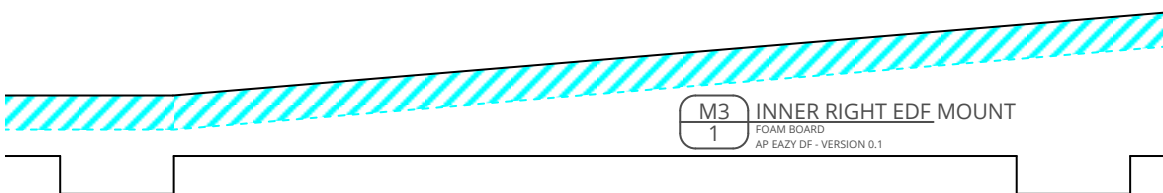

AP Eazy Ducted

Design & Drawing by: Tony Roehling

Fan Mod - VERSION 0.1 (2018-03-25)

Use these parts instead of the parts numbered 10, 11, FT1, FT2 of

the AP Eazy build plan.

in
cm

SHEET 1 OF 1

BET