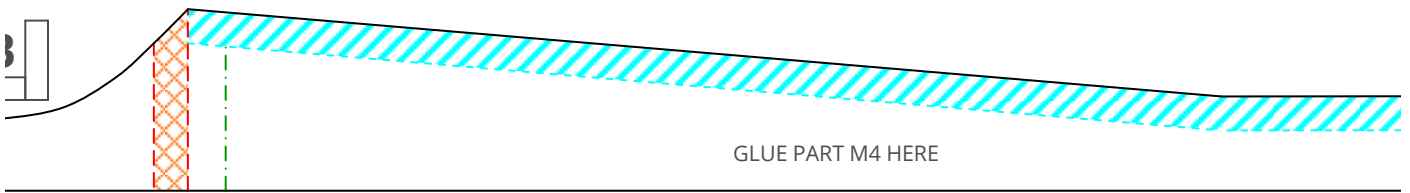

AP Eazy Ducted

Design & Drawing by: Tony Roehling

Fan Mod - VERSION 0.1 (2018-03-25)

Use these parts instead of the parts numbered 10, 11, FT1, FT2 of

the AP Eazy build plan.

in
cm

SHEET 1 OF 1

BET