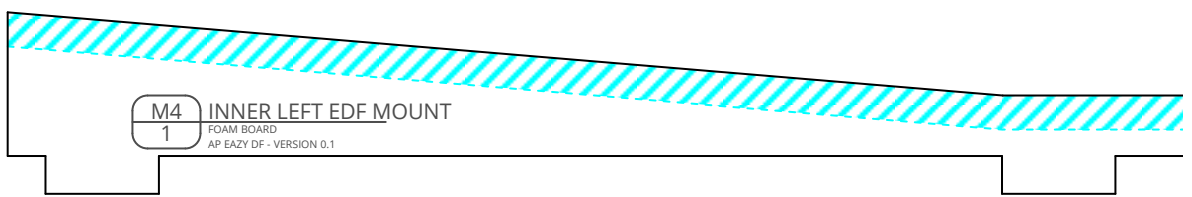

AP Eazy Ducted

Design & Drawing by: Tony Roehling

Fan Mod - VERSION 0.1 (2018-03-25)

Use these parts instead of the parts numbered 10, 11, FT1, FT2 of

the AP Eazy build plan.

in
cm

SHEET 1 OF 1

BET