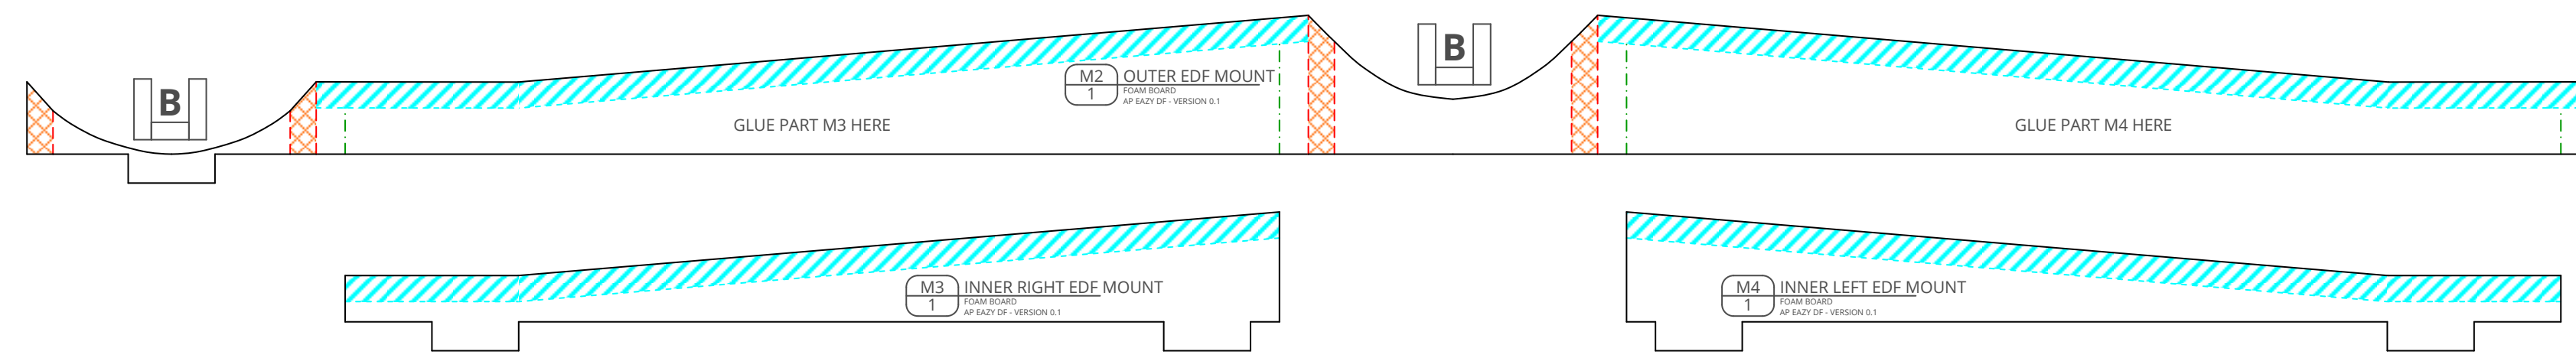

AP Eazy Ducted Fan Mod - VERSION 0.1 (2018-03-25)

Design & Drawing by: Tony Roehling

Use these parts instead of the parts numbered 10, 11, FT1, FT2 of the AP Eazy build plan.

BETA