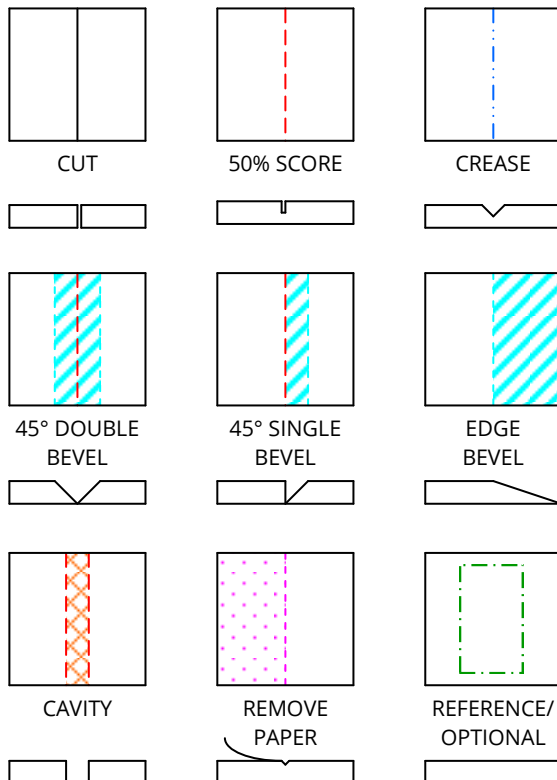

airc-pirates.com

AP Kwak

... the Mighty Mini Foam Board Mod of the Jupiter Duck

Version 1.0 (2017-01-28)

Drawing by: Tony Roehling

Special thanks to Thomas Buchwald for the Depron Jupiter Duck Design

SPECS

WINGSPAN: 650 mm | 25.59 in
CG: 50 mm | 1.97 in
LENGTH: 590 mm | 23.23 in
DRY WEIGHT: 180 g | 6.35 oz
ALL UP WEIGHT: 315 g | 11.11 oz WITH 3S 850 mAh
EXPO: 35 %
CHANNELS: 3 (THR | ELV | RUD)

LINE TYPE/COLOR

SYMBOLS

PART NUMBER

DOWEL
HOLE

CENTER
OF
GRAVITY
(CG)

AP Kwak - PARTS LIST

PART NR.	DESCRIPTION	QUANTITY	MATERIAL	SHEET
01	VERTICAL SPACER	1	FOAM BOARD	1
02	BATTERY/ELECTRONICS TRAY	1	FOAM BOARD	1
03	RIGHT SIDE WALL	1	FOAM BOARD	1
04	LEFT SIDE WALL	1	FOAM BOARD	1
05	FRONT SHEETING	1	FOAM BOARD	1
06	HATCH SUPPORT	1	FOAM BOARD	1
07	REAR BOTTOM SHEETING	1	FOAM BOARD	1
08	REAR TOP SHEETING	1	FOAM BOARD	1
09	HORIZONTAL STABILIZER	1	FOAM BOARD	1
10	VERTICAL STABILIZER	1	FOAM BOARD	1
11	HORIZONTAL STABILIZER SUPPORT	2	BBQ SKEWER	1
12	CONTROL HORN (ELEVATOR & RUDDER)	2	PLASTIC CARD	1
13	FRONT WINDSHIELD	1	FOAM BOARD	1
14	FRONT WINDSHIELD HOLDER	2	FOAM BOARD	1
15	FRONT WINDSHIELD PIN	1	BBQ SKEWER	1
16	REAR WINDSHIELD	1	FOAM BOARD	1
17	WING	1	FOAM BOARD	2
18	WING SPAR	1	FOAM BOARD	2
19	POWER POD NACELLE	1	FOAM BOARD	2
20	POWER POD PIN	2	BBQ SKEWER	2
21	PONTOON	2	FOAM BOARD	2
22	RIGHT PONTOON PYLON	1	FOAM BOARD	2
23	LEFT PONTOON PYLON	1	FOAM BOARD	2
24	PONTOON PYLON SUPPORT	2	BBQ SKEWER	2
25	MINI POWER POD	1	FOAM BOARD	1
26	FIREWALL	1	PLYWOOD max. 5mm	1
27	THROW GAGE	1	FOAM BOARD	1
	OTHER MATERIALS			
	STEEL WIRE (Ø 1mm) FOR THE LINKAGE RODS			
	VELCRO TO MOUNT THE BATTERY, ESC, ...			