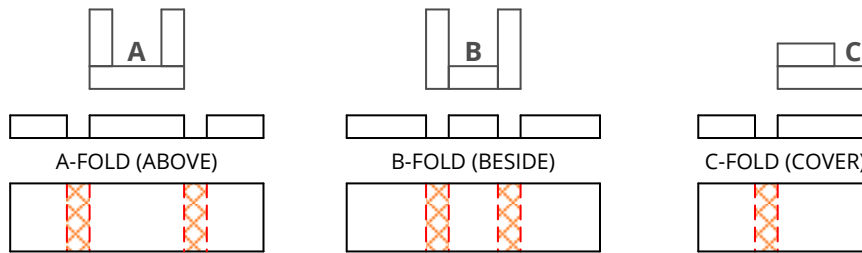

LINE TYPE/COLOR

SYMBOLS

PART NUMBER

DOWEL
HOLE

CENTER
OF
GRAVITY
(CG)

AP Kwak - PARTS LIST

PART NR.	DESCRIPTION	QUANTITY	MATERIAL	SHEET
01	VERTICAL SPACER	1	FOAM BOARD	1
02	BATTERY/ELECTRONICS TRAY	1	FOAM BOARD	1
03	RIGHT SIDE WALL	1	FOAM BOARD	1
04	LEFT SIDE WALL	1	FOAM BOARD	1
05	FRONT SHEETING	1	FOAM BOARD	1
06	HATCH SUPPORT	1	FOAM BOARD	1
07	REAR BOTTOM SHEETING	1	FOAM BOARD	1
08	REAR TOP SHEETING	1	FOAM BOARD	1
09	HORIZONTAL STABILIZER	1	FOAM BOARD	1
10	VERTICAL STABILIZER	1	FOAM BOARD	1
11	HORIZONTAL STABILIZER SUPPORT	2	BBQ SKEWER	1
12	CONTROL HORN (ELEVATOR & RUDDER)	2	PLASTIC CARD	1
13	FRONT WINDSHIELD	1	FOAM BOARD	1
14	FRONT WINDSHIELD HOLDER	2	FOAM BOARD	1
15	FRONT WINDSHIELD PIN	1	BBQ SKEWER	1
16	REAR WINDSHIELD	1	FOAM BOARD	1
17	WING	1	FOAM BOARD	2
18	WING SPAR	1	FOAM BOARD	2
19	POWER POD NACELLE	1	FOAM BOARD	2
20	POWER POD PIN	2	BBQ SKEWER	2
21	PONTOON	2	FOAM BOARD	2
22	RIGHT PONTOON PYLON	1	FOAM BOARD	2
23	LEFT PONTOON PYLON	1	FOAM BOARD	2
24	PONTOON PYLON SUPPORT	2	BBQ SKEWER	2
25	MINI POWER POD	1	FOAM BOARD	1
26	FIREWALL	1	PLYWOOD max. 5mm	1
27	THROW GAGE	1	FOAM BOARD	1
	OTHER MATERIALS			
	STEEL WIRE (Ø 1mm) FOR THE LINKAGE RODS			
	VELCRO TO MOUNT THE BATTERY, ESC, ...			