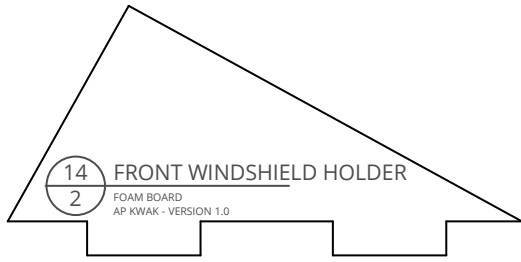

in

cm

1 SHEETING

SHEET 1 OF 2

15 FRONT WINDSHIELD PIN
BBQ SKEWER
AP KWAK - VERSION 1.0

12 CONTROL HORN
2 PLASTIC CARD
AP KWAK - VERSION 1.0

01 VERTICAL SPACER
1 FOAM BOARD
AP KWAK - VERSION 1.0

09 HORIZONTAL STABILIZATION
1 FOAM BOARD
AP KWAK - VERSION 1.0