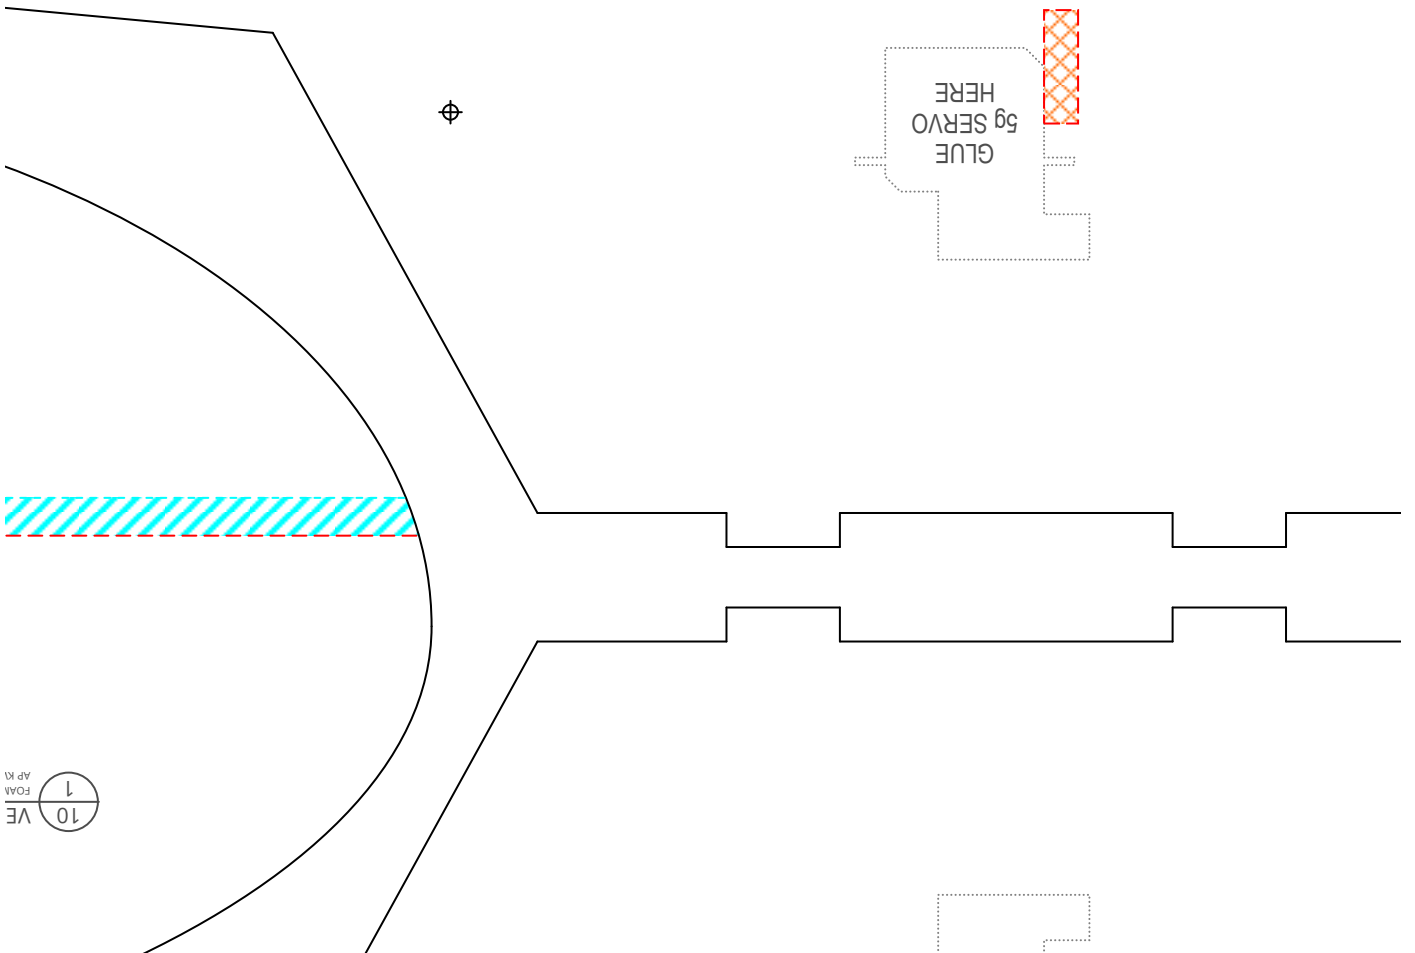

LINE TYPE/COLOR

SYMBOLS

PART NUMBER

DOWEL
HOLE

CENTER
OF
GRAVITY
(CG)

AP Kwak - PARTS LIST

PART NR.	DESCRIPTION	QUANTITY	MATERIAL	SHEET
01	VERTICAL SPACER	1	FOAM BOARD	1
02	BATTERY/ELECTRONICS TRAY	1	FOAM BOARD	1
03	RIGHT SIDE WALL	1	FOAM BOARD	1
04	LEFT SIDE WALL	1	FOAM BOARD	1
05	FRONT SHEETING	1	FOAM BOARD	1
06	HATCH SUPPORT	1	FOAM BOARD	1
07	REAR BOTTOM SHEETING	1	FOAM BOARD	1
08	REAR TOP SHEETING	1	FOAM BOARD	1
09	HORIZONTAL STABILIZER	1	FOAM BOARD	1
10	VERTICAL STABILIZER	1	FOAM BOARD	1
11	HORIZONTAL STABILIZER SUPPORT	2	BBQ SKEWER	1
12	CONTROL HORN (ELEVATOR & RUDDER)	2	PLASTIC CARD	1
13	FRONT WINDSHIELD	1	FOAM BOARD	1
14	FRONT WINDSHIELD HOLDER	2	FOAM BOARD	1
15	FRONT WINDSHIELD PIN	1	BBQ SKEWER	1
16	REAR WINDSHIELD	1	FOAM BOARD	1
17	WING	1	FOAM BOARD	2
18	WING SPAR	1	FOAM BOARD	2
19	POWER POD NACELLE	1	FOAM BOARD	2
20	POWER POD PIN	2	BBQ SKEWER	2
21	PONTOON	2	FOAM BOARD	2
22	RIGHT PONTOON PYLON	1	FOAM BOARD	2
23	LEFT PONTOON PYLON	1	FOAM BOARD	2
24	PONTOON PYLON SUPPORT	2	BBQ SKEWER	2
25	MINI POWER POD	1	FOAM BOARD	1
26	FIREWALL	1	PLYWOOD max. 5mm	1
27	THROW GAGE	1	FOAM BOARD	1
	OTHER MATERIALS			
	STEEL WIRE (Ø 1mm) FOR THE LINKAGE RODS			
	VELCRO TO MOUNT THE BATTERY, ESC, ...			

in

cm

1 SHEETING

SHEET 1 OF 2

15 FRONT WINDSHIELD PIN
BBQ SKEWER
AP KWAK - VERSION 1.0

12 CONTROL HORN
2 PLASTIC CARD
AP KWAK - VERSION 1.0

01 VERTICAL SPACER
1 FOAM BOARD
AP KWAK - VERSION 1.0

09 HORIZONTAL STABILIZATION
1 FOAM BOARD
AP KWAK - VERSION 1.0