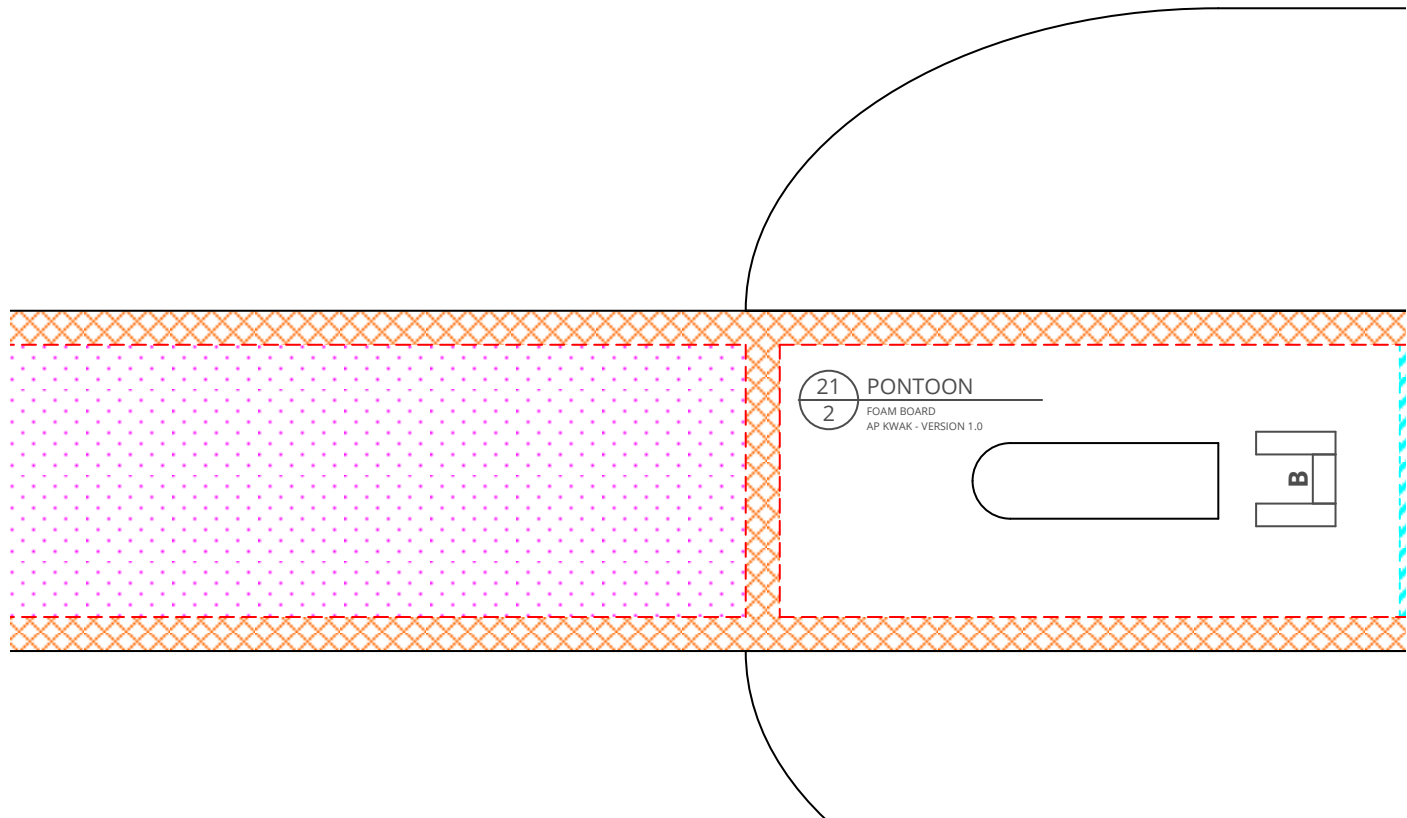

vided free of charge. Copies allowed for personal use only. Not for commercial use.

AP Kwak

... the Mighty Mini Foam Board Mod of the Jupiter Duck

Drawing by: Tony Roehling

in 
cm 

24 PONTOON PYLON SUPPORT
2 FOAM BOARD
AP KWAK - VERSION 1.0

20 POWER POD PIN
2 BBQ SKEWER
AP KWAK - VERSION 1.0

SHEET 2 OF 2

45° DOUBLE BEVEL

22 RIGHT PONTOON PYLON
FOAM BOARD
AP WAK - VERSION 1.0

23 LEFT PONTOON PYLON
FOAM BOARD
AP WAK - VERSION 1.0

17 WING
1 FOAM BOARD
AP KWAK - VERSION 1.0