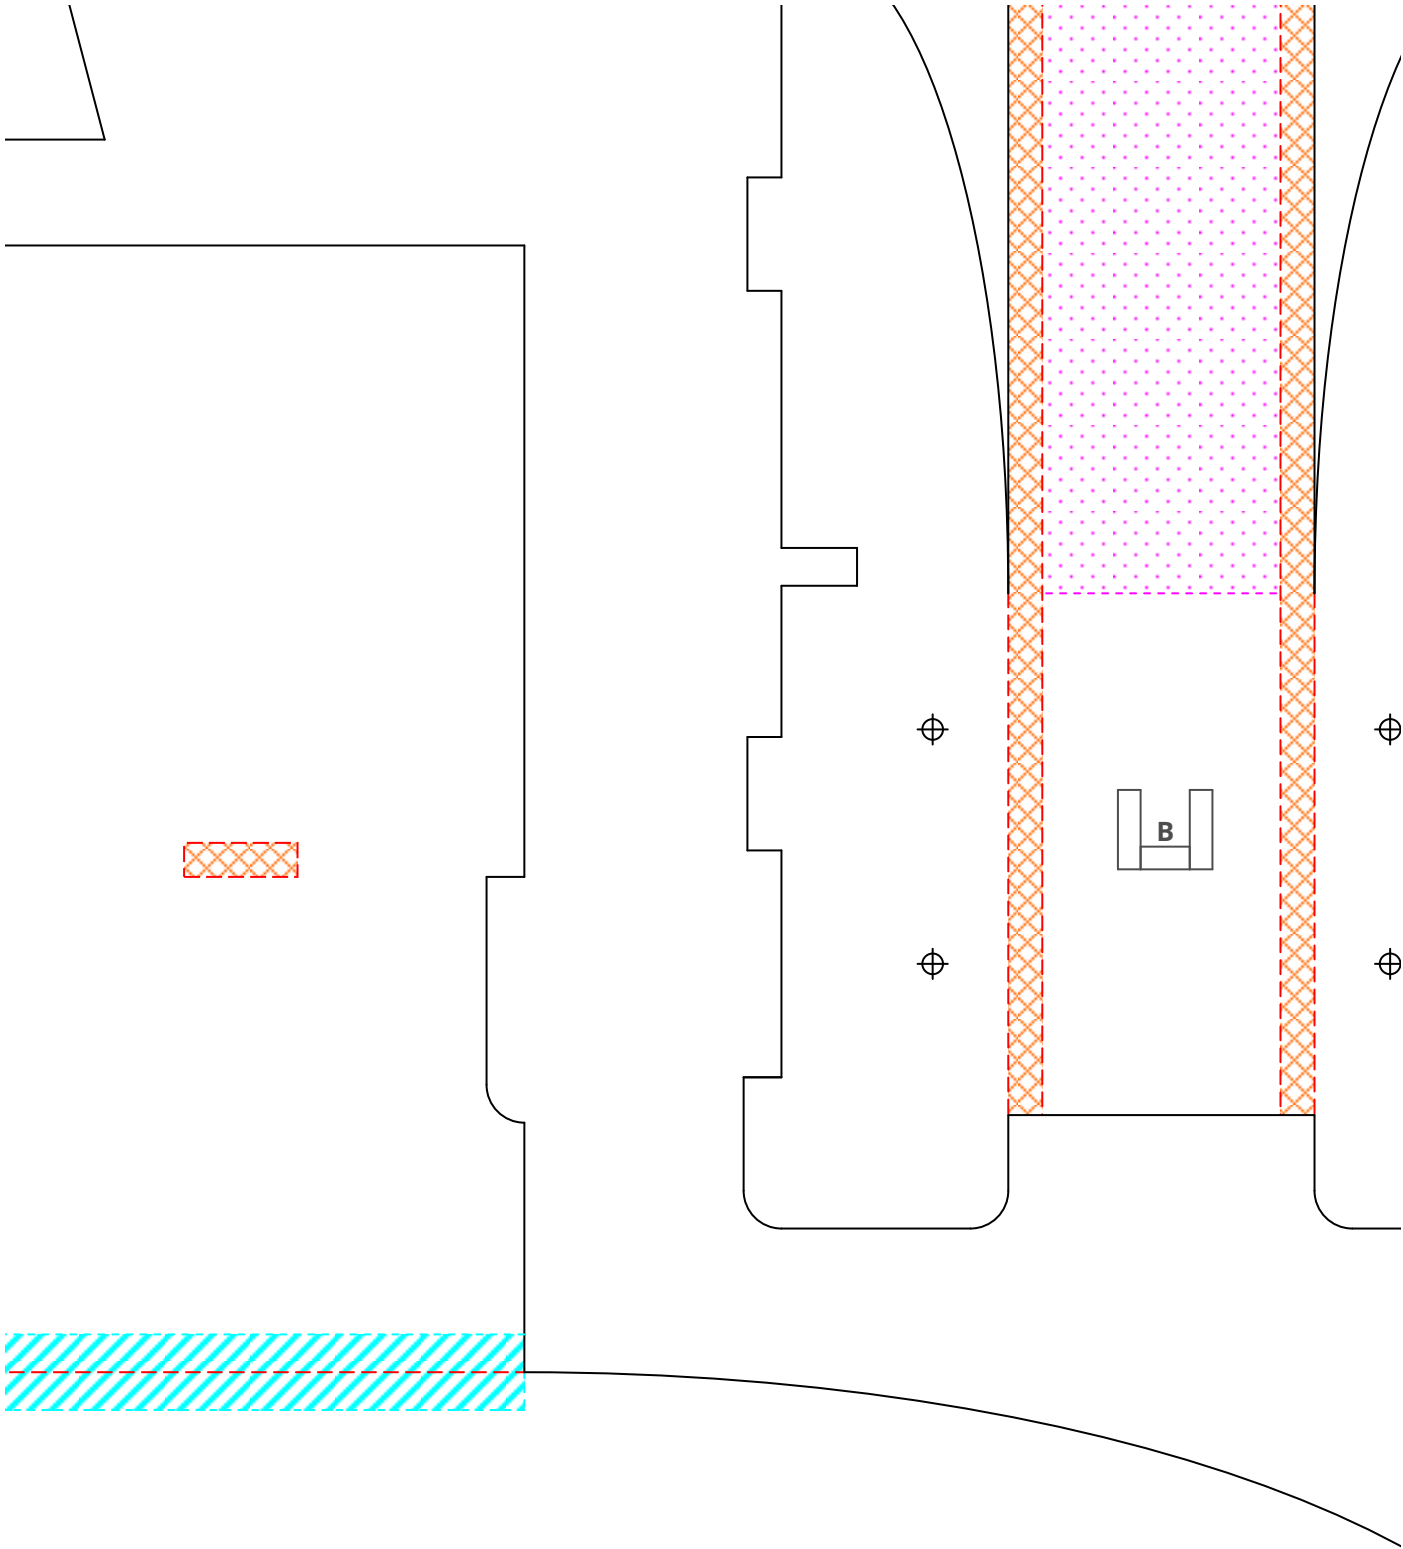

20 POWER POD PIN
2 BBQ SKEWER
AP KWAK - VERSION 1.0

SHEET 2 OF 2

45° DOUBLE BEVEL

22 RIGHT PONTOON PYLON
FOAM BOARD
AP WAK - VERSION 1.0

23 LEFT PONTOON PYLON
FOAM BOARD
AP WAK - VERSION 1.0

17 WING
1 FOAM BOARD
AP KWAK - VERSION 1.0

45° DOUBLE BEVEL

45° DOUBLE BEVEL

45° DOUBLE BEVEL

airc-pirates.com

Copyright © 2017 Airc Pirates. Plans prov

vided free of charge. Copies allowed for personal use only. Not for commercial use.