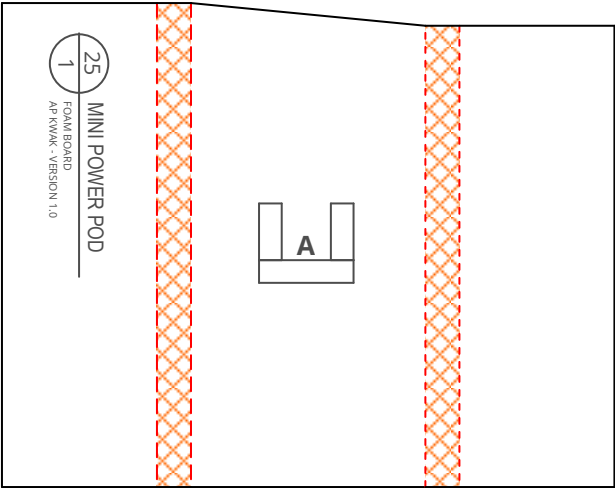

45° SINGLE BEVEL

26 FIREWALL
1 PLYWOOD max. 5mm | 0.15
AP KWAK - VERSION 1.0

08 REAR TOP SHEETING
1 FOAM BOARD
AP KWAK - VERSION 1.0

LIZER

03 RIGH
1 FOAM BO
AP KWAK

11 HORIZONTAL STABILIZER SUPPORT
2 BBQ SKEWER
AP KWAK - VERSION 1.0