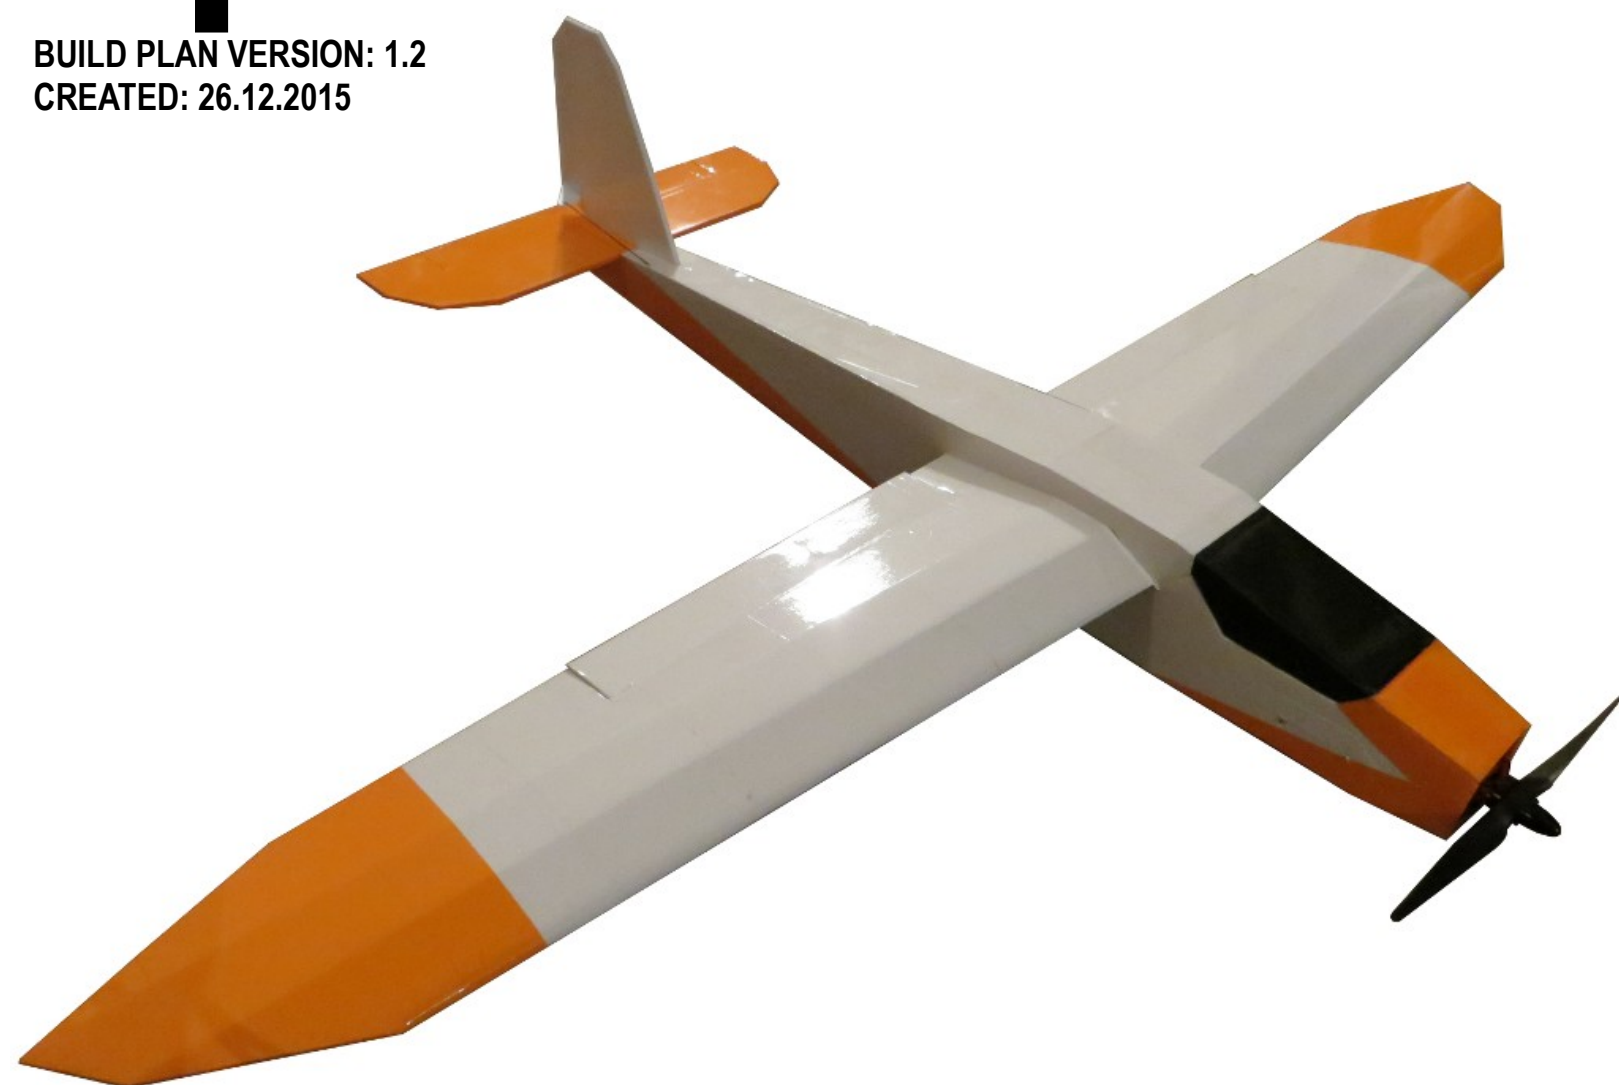

# Sperber Mini Sport Glider

BUILD PLAN VERSION: 1.2  
CREATED: 26.12.2015

FOAM BOARD SHEET SIZE: 700 x 700 x 3 mm  
SHEET 1 OF 1

DESIGNED & DRAWING BY: TONY ROEHLING

**LINE TYPE / COLOR:**

- CUT
- SCORE CUT
- BEVEL 45°
- SCORE CUT & CREASE
- GLUE A MAGNET INTO THE FOAM

**PART NUMBER**

↓

**DESCRIPTION**

PRINT SEDCARD ON SELF ADHESIVE PAPER

**RUDER**

**Sperber Mini Sport Glider - SEDCARD -**

**AIRCRAFT SPECIFICATIONS:**  
 LENGTH: 575 mm | 22.64 in  
 WINGSPAN: 800 mm | 31.50 in  
 CG: 30 mm | 1.18 in

**WEIGHT:**  
 EMPTY: 123 g | 4.34 oz (without packing tape)  
 W/O BATTERY: 233 g | 8.22 oz (with packing tape)  
 TAKE-OFF: 300 g | 10.58 oz (with 3S 950 mAh)

**RECOMMENDED EQUIPMENT:**  
 SERVO max. 4.4 g (TGY-1440A)  
 MOTOR: DYS 1806, 2300 kv  
 ESC: 12 amp  
 PROP: 5x5 APC  
 BATTERY: 3S 950 mAh (nano-tech)