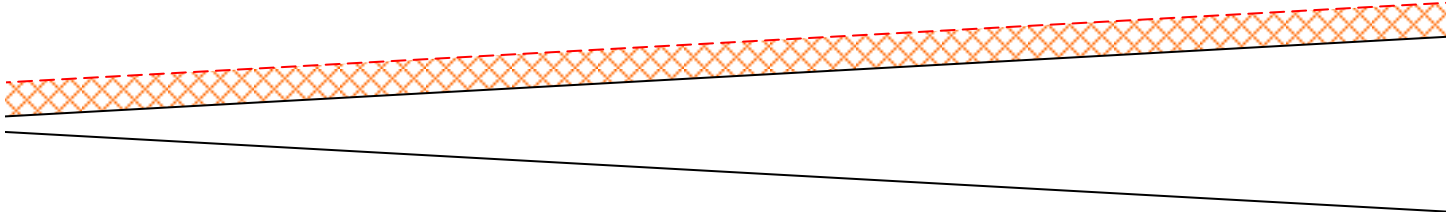

7 LEFT WINDOW
FOAM BOARD
1 AP EAZY DUCTED FAN - V0.2

5 UPPER WINDOW
FOAM BOARD
1 AP EAZY DUCTED FAN - V0.2

GLUE PART 2 HERE

GLUE PART 2 HERE

B

3	UPPER SHEETING
1	

FOAM BOARD
AP EAZY DUCTED FAN - V0.2

45° SINGLE BEVEL