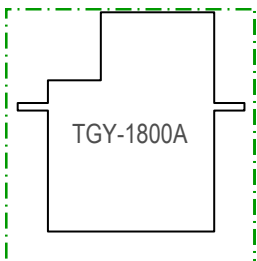

AP Eazy Ductec

Design & Drawing by: Tony Roehling

BETA

1 Fan - Version 0.2 (2018-03-23)

in 
cm 

CHOOSE A SERVO SHAPE OR CREATE YOUR OWN!

GLUE PART 14 HERE

SHAPE
FOR
HXT-500
SERVO