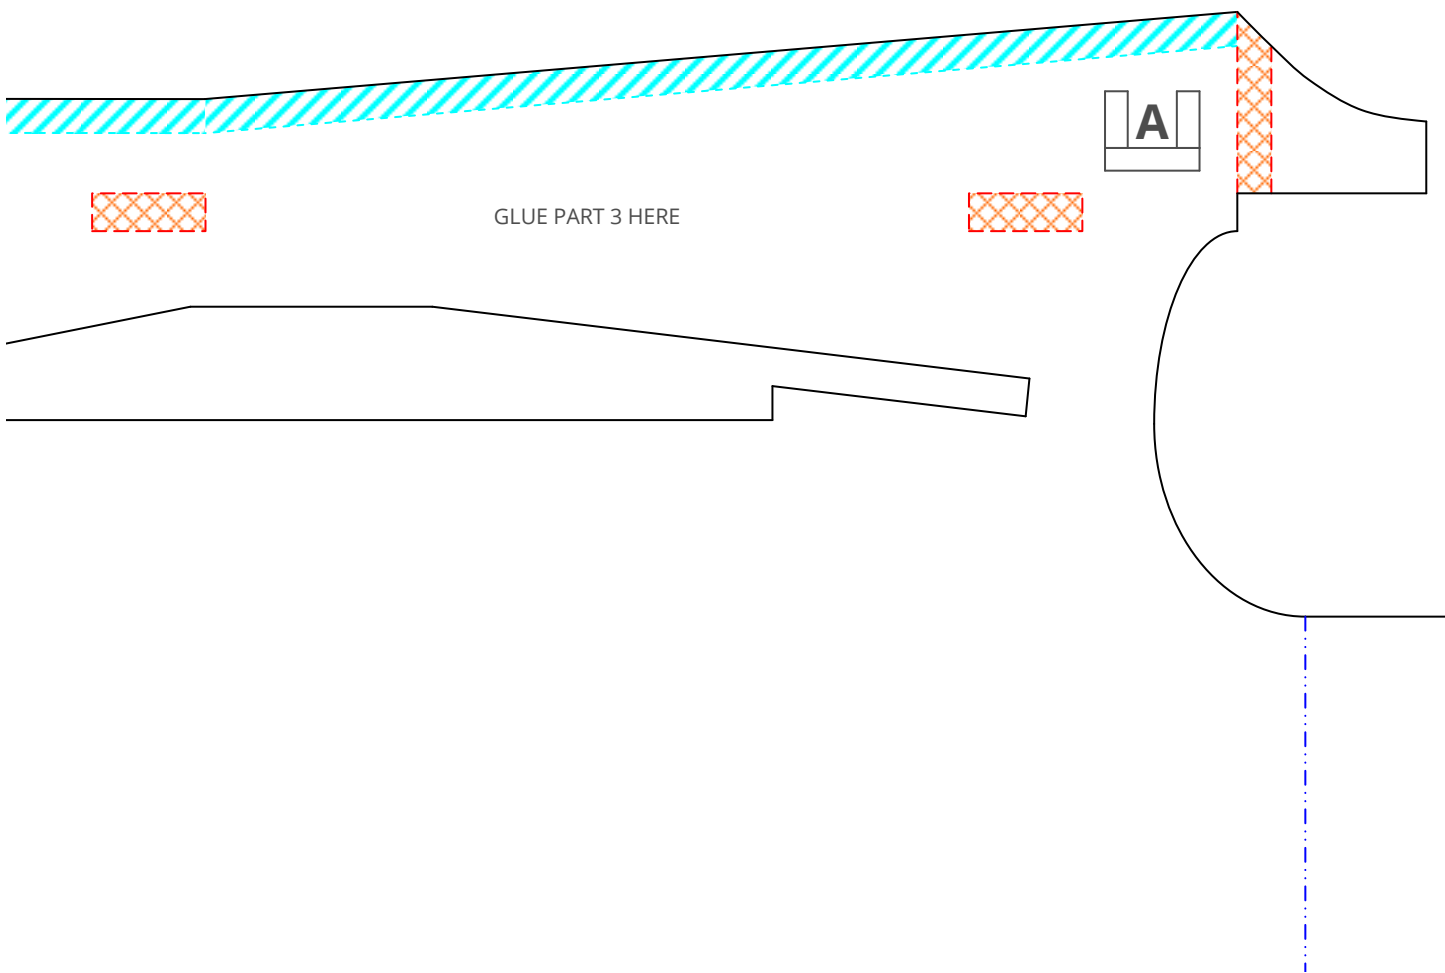

BETA AP Eazy Ducted Fan

PARTS LIST

Version 0.2 (2018-03-23)

PART NR.	DESCRIPTION	QUANTITY	MATERIAL	SHEET
G1	90° TRIANGLE	1	FOAM BOARD	1
G2	THROW GAUGE	1	FOAM BOARD	1
1	FUSELAGE	1	FOAM BOARD	1
2	CANOPY MOUNT SUPPORT	2	FOAM BOARD	1
3	UPPER SHEETING	1	FOAM BOARD	1
4	REAR SHEETING	1	FOAM BOARD	1
5	UPPER WINDOW	1	FOAM BOARD	1
6	RIGHT WINDOW	1	FOAM BOARD	1
7	LEFT WINDOW	1	FOAM BOARD	1
8	CANOPY MOUNT PIN	1	BBQ SKEWER	1
9	HORIZONTAL STABILIZER	1	FOAM BOARD	1
10	VERTICAL STABILIZER	1	FOAM BOARD	1
11	RIGHT WING	1	FOAM BOARD	2
12	LEFT WING	1	FOAM BOARD	2
13	OUTER SPAR	2	FOAM BOARD	1
14	CENTER SPAR	1	FOAM BOARD	1
15	CONTROL HORN	4	PLASTIC CARD	1
16	EDF TUBE	1	FOAM BOARD	2
	OTHER MATERIALS			
	STEEL WIRE (Ø 1mm) FOR THE LINKAGE RODS			
	VELCRO TO MOUNT THE BATTERY, ESC, ...			

Build the Eazy Ducted Fan in the order of the part numbers!

AP Eazy Ductec

Design & Drawing by: Tony Roehling

BETA

AP Easy Ducted Fan - Version 0.2 (2018-03-23)

in 
cm 

2	CANOPY MOUNT SUPPORT
2	

FOAM BOARD
AP EAZY DUCTED FAN - V0.2