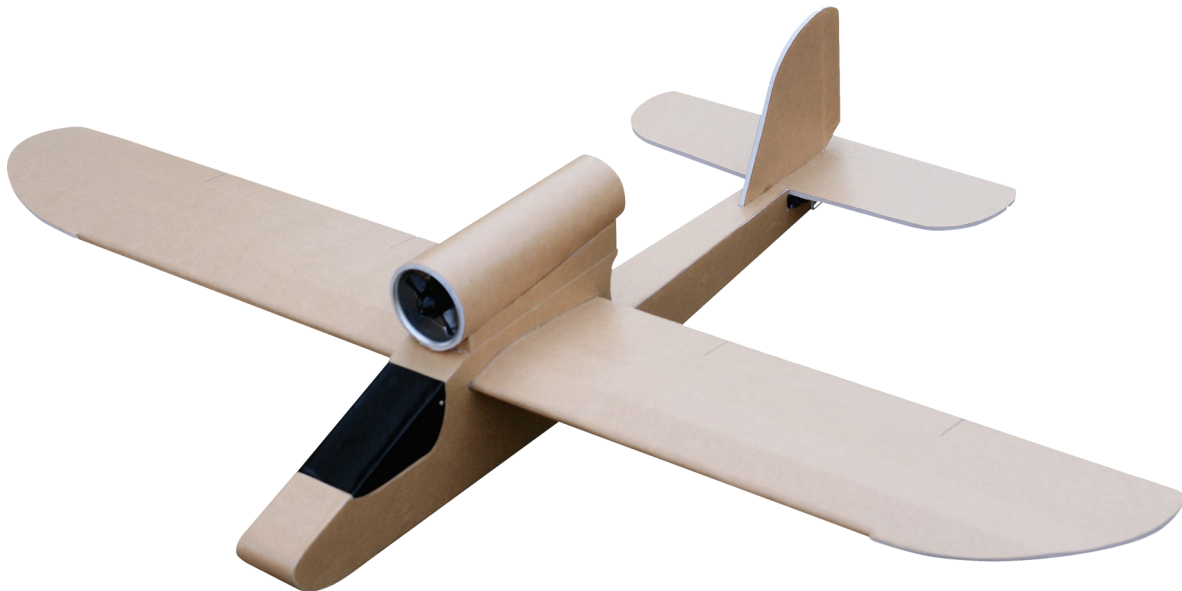

airc-pirates.com

AP Eazy Ducted Fan

Version 0.2 (2018-03-23)

Design & Drawing by: Tony Roehling

BETA

SPECS

WINGSPAN:	1000 mm 39.37 in
CG:	44 mm 1.73 in
LENGTH:	680 mm 26.77 in
DRY WEIGHT:	305 g 10.76 oz
ALL UP WEIGHT:	400 g 14.11 oz (with 1000 mAh 3s)
EXPO:	30 %
CHANNELS:	4 (THR AIL ELV RUD)

ELECTRONICS

EDF:	50mm 5 Blade 4800kv 3s (minimum)
ESC:	20 A (minimum)
SERVOS:	4 x 5 g
BATTERY:	1000 mAh 3s

The picture shows version 0.1.

DRAWING KEY

... is based on the Flite Test Drawing Key by Dan Sponholz

FOLD TYPES

LINE TYPE/COLOR

CUT

50% SCORE

CREASE

45° DOUBLE
BEVEL

45° SINGLE
BEVEL

EDGE
BEVEL

BETA AP Eazy Ducted Fan

PARTS LIST

Version 0.2 (2018-03-23)

PART NR.	DESCRIPTION	QUANTITY	MATERIAL	SHEET
G1	90° TRIANGLE	1	FOAM BOARD	1
G2	THROW GAUGE	1	FOAM BOARD	1
1	FUSELAGE	1	FOAM BOARD	1
2	CANOPY MOUNT SUPPORT	2	FOAM BOARD	1
3	UPPER SHEETING	1	FOAM BOARD	1
4	REAR SHEETING	1	FOAM BOARD	1
5	UPPER WINDOW	1	FOAM BOARD	1
6	RIGHT WINDOW	1	FOAM BOARD	1
7	LEFT WINDOW	1	FOAM BOARD	1
8	CANOPY MOUNT PIN	1	BBQ SKEWER	1
9	HORIZONTAL STABILIZER	1	FOAM BOARD	1
10	VERTICAL STABILIZER	1	FOAM BOARD	1
11	RIGHT WING	1	FOAM BOARD	2
12	LEFT WING	1	FOAM BOARD	2
13	OUTER SPAR	2	FOAM BOARD	1
14	CENTER SPAR	1	FOAM BOARD	1
15	CONTROL HORN	4	PLASTIC CARD	1
16	EDF TUBE	1	FOAM BOARD	2
	OTHER MATERIALS			
	STEEL WIRE (Ø 1mm) FOR THE LINKAGE RODS			
	VELCRO TO MOUNT THE BATTERY, ESC, ...			