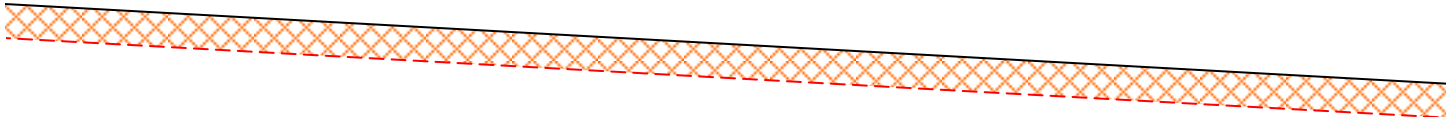

7 LEFT WINDOW
FOAM BOARD
1 AP EAZY DUCTED FAN - V0.2

5 UPPER WINDOW
FOAM BOARD
1 AP EAZY DUCTED FAN - V0.2

GLUE PART 2 HERE

GLUE PART 2 HERE

B

3	UPPER SHEETING
1	

FOAM BOARD
AP EAZY DUCTED FAN - V0.2

45° SINGLE BEVEL