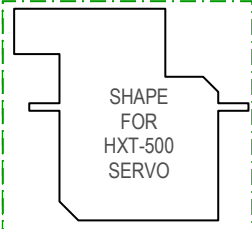

AP Eazy Ductec

Design & Drawing by: Tony Roehling

BETA

1 Fan - Version 0.2 (2018-03-23)

in 
cm 

CHOOSE A SERVO SHAPE OR CREATE YOUR OWN!

GLUE PART 14 HERE

SHAPE
FOR
HXT-500
SERVO

45° DOUBLE BEVEL

45° SINGLE BEVEL

-

GLUE PART 14 HERE

HAPE
FOR
T-500
ERVO

16 EDF TI
1 FOAM BOARD
AP EAZY DU

UBE
ID
CTED FAN - V0.2

12 LEFT WING
1 FOAM BOARD
AP EAZY DUCTED FAN - V0.2