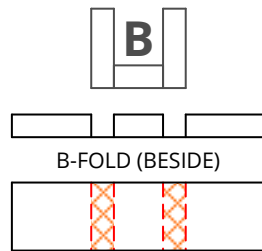

FOLD TYPES

LINE TYPE/COLOR

CUT

50% SCORE

CREASE

45° DOUBLE
BEVEL

45° SINGLE
BEVEL

EDGE
BEVEL

BETA AP Eazy Ducted Fan

PARTS LIST

Version 0.2 (2018-03-23)

PART NR.	DESCRIPTION	QUANTITY	MATERIAL	SHEET
G1	90° TRIANGLE	1	FOAM BOARD	1
G2	THROW GAUGE	1	FOAM BOARD	1
1	FUSELAGE	1	FOAM BOARD	1
2	CANOPY MOUNT SUPPORT	2	FOAM BOARD	1
3	UPPER SHEETING	1	FOAM BOARD	1
4	REAR SHEETING	1	FOAM BOARD	1
5	UPPER WINDOW	1	FOAM BOARD	1
6	RIGHT WINDOW	1	FOAM BOARD	1
7	LEFT WINDOW	1	FOAM BOARD	1
8	CANOPY MOUNT PIN	1	BBQ SKEWER	1
9	HORIZONTAL STABILIZER	1	FOAM BOARD	1
10	VERTICAL STABILIZER	1	FOAM BOARD	1
11	RIGHT WING	1	FOAM BOARD	2
12	LEFT WING	1	FOAM BOARD	2
13	OUTER SPAR	2	FOAM BOARD	1
14	CENTER SPAR	1	FOAM BOARD	1
15	CONTROL HORN	4	PLASTIC CARD	1
16	EDF TUBE	1	FOAM BOARD	2
	OTHER MATERIALS			
	STEEL WIRE (Ø 1mm) FOR THE LINKAGE RODS			
	VELCRO TO MOUNT THE BATTERY, ESC, ...			