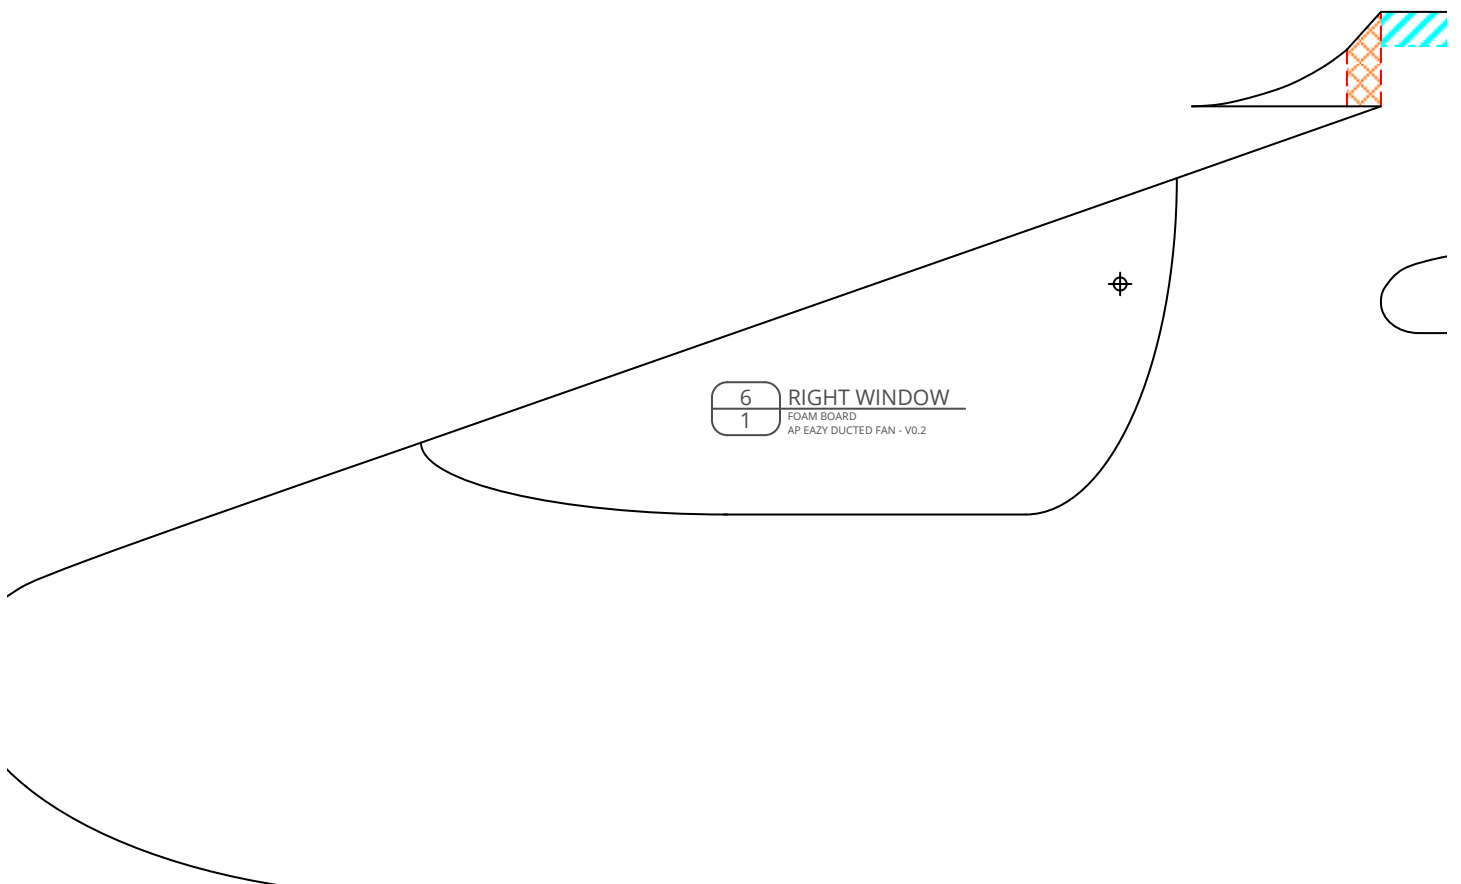

AP Easy Ducted Fan - Version 0.2 (2018-03-23)