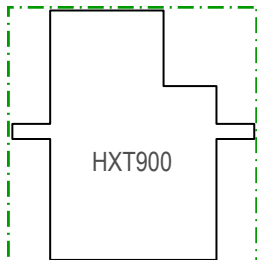

AP Eazy Ductec

Design & Drawing by: Tony Roehling

BETA

1 Fan - Version 0.2 (2018-03-23)

in 
cm 

CHOOSE A SERVO SHAPE OR CREATE YOUR OWN!

GLUE PART 14 HERE

SHAPE
FOR
HXT-500
SERVO