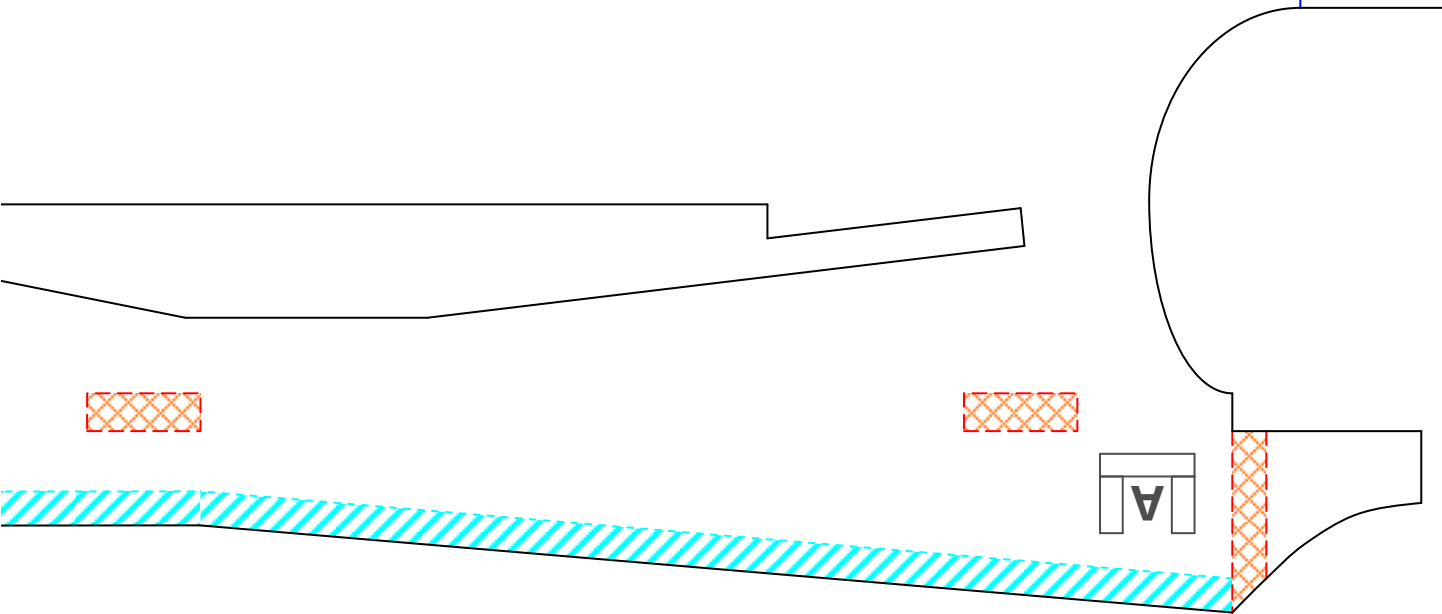

7 LEFT WINDOW
FOAM BOARD
1 AP EAZY DUCTED FAN - V0.2

5 UPPER WINDOW
FOAM BOARD
1 AP EAZY DUCTED FAN - V0.2

GLUE PART 2 HERE

GLUE PART 2 HERE

B

3	UPPER SHEETING
1	

FOAM BOARD
AP EAZY DUCTED FAN - V0.2

45° SINGLE BEVEL