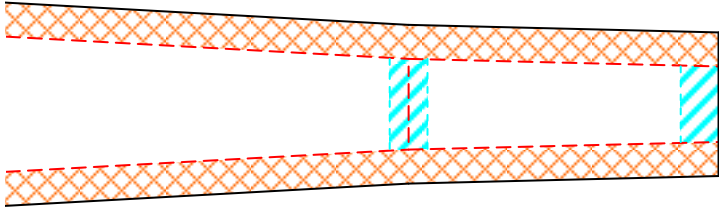

7 LEFT WINDOW
FOAM BOARD
1 AP EAZY DUCTED FAN - V0.2

5 UPPER WINDOW
FOAM BOARD
1 AP EAZY DUCTED FAN - V0.2

GLUE PART 2 HERE

GLUE PART 2 HERE

B

3	UPPER SHEETING
1	

FOAM BOARD
AP EAZY DUCTED FAN - V0.2

45° SINGLE BEVEL