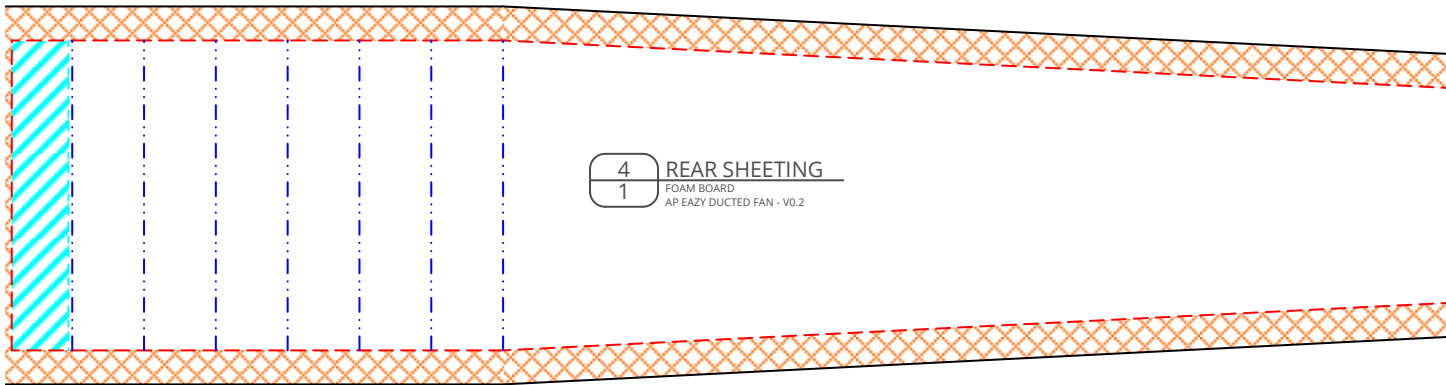

7 LEFT WINDOW
FOAM BOARD
1 AP EAZY DUCTED FAN - V0.2

5 UPPER WINDOW
FOAM BOARD
1 AP EAZY DUCTED FAN - V0.2

GLUE PART 2 HERE

GLUE PART 2 HERE

B

3	UPPER SHEETING
1	

FOAM BOARD
AP EAZY DUCTED FAN - V0.2

45° SINGLE BEVEL