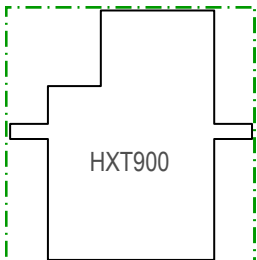

AP Eazy Ductec

Design & Drawing by: Tony Roehling

BETA

1 Fan - Version 0.2 (2018-03-23)

in 
cm 

CHOOSE A SERVO SHAPE OR CREATE YOUR OWN!

GLUE PART 14 HERE

SHAPE
FOR
HXT-500
SERVO