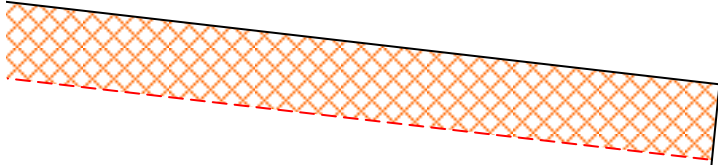

45° DOUBLE BEVEL

45° SINGLE BEVEL

-

GLUE PART 14 HERE

HAPE
FOR
T-500
ERVO

16 EDF TI
1 FOAM BOARD
AP EAZY DU

UBE
ID
CTED FAN - V0.2

12 LEFT WING
1 FOAM BOARD
AP EAZY DUCTED FAN - V0.2