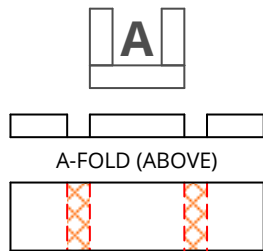

FOLD TYPES

LINE TYPE/COLOR

CUT

50% SCORE

CREASE

45° DOUBLE
BEVEL

45° SINGLE
BEVEL

EDGE
BEVEL

BETA AP Eazy Ducted Fan

PARTS LIST

Version 0.2 (2018-03-23)

PART NR.	DESCRIPTION	QUANTITY	MATERIAL	SHEET
G1	90° TRIANGLE	1	FOAM BOARD	1
G2	THROW GAUGE	1	FOAM BOARD	1
1	FUSELAGE	1	FOAM BOARD	1
2	CANOPY MOUNT SUPPORT	2	FOAM BOARD	1
3	UPPER SHEETING	1	FOAM BOARD	1
4	REAR SHEETING	1	FOAM BOARD	1
5	UPPER WINDOW	1	FOAM BOARD	1
6	RIGHT WINDOW	1	FOAM BOARD	1
7	LEFT WINDOW	1	FOAM BOARD	1
8	CANOPY MOUNT PIN	1	BBQ SKEWER	1
9	HORIZONTAL STABILIZER	1	FOAM BOARD	1
10	VERTICAL STABILIZER	1	FOAM BOARD	1
11	RIGHT WING	1	FOAM BOARD	2
12	LEFT WING	1	FOAM BOARD	2
13	OUTER SPAR	2	FOAM BOARD	1
14	CENTER SPAR	1	FOAM BOARD	1
15	CONTROL HORN	4	PLASTIC CARD	1
16	EDF TUBE	1	FOAM BOARD	2
	OTHER MATERIALS			
	STEEL WIRE (Ø 1mm) FOR THE LINKAGE RODS			
	VELCRO TO MOUNT THE BATTERY, ESC, ...			