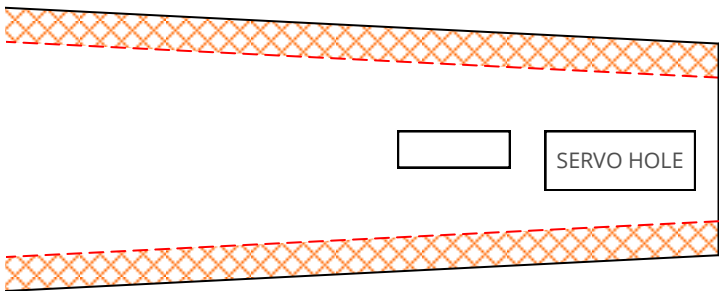

7 LEFT WINDOW
FOAM BOARD
1 AP EAZY DUCTED FAN - V0.2

5 UPPER WINDOW
FOAM BOARD
1 AP EAZY DUCTED FAN - V0.2

GLUE PART 2 HERE

GLUE PART 2 HERE

B

3	UPPER SHEETING
1	

FOAM BOARD
AP EAZY DUCTED FAN - V0.2

45° SINGLE BEVEL