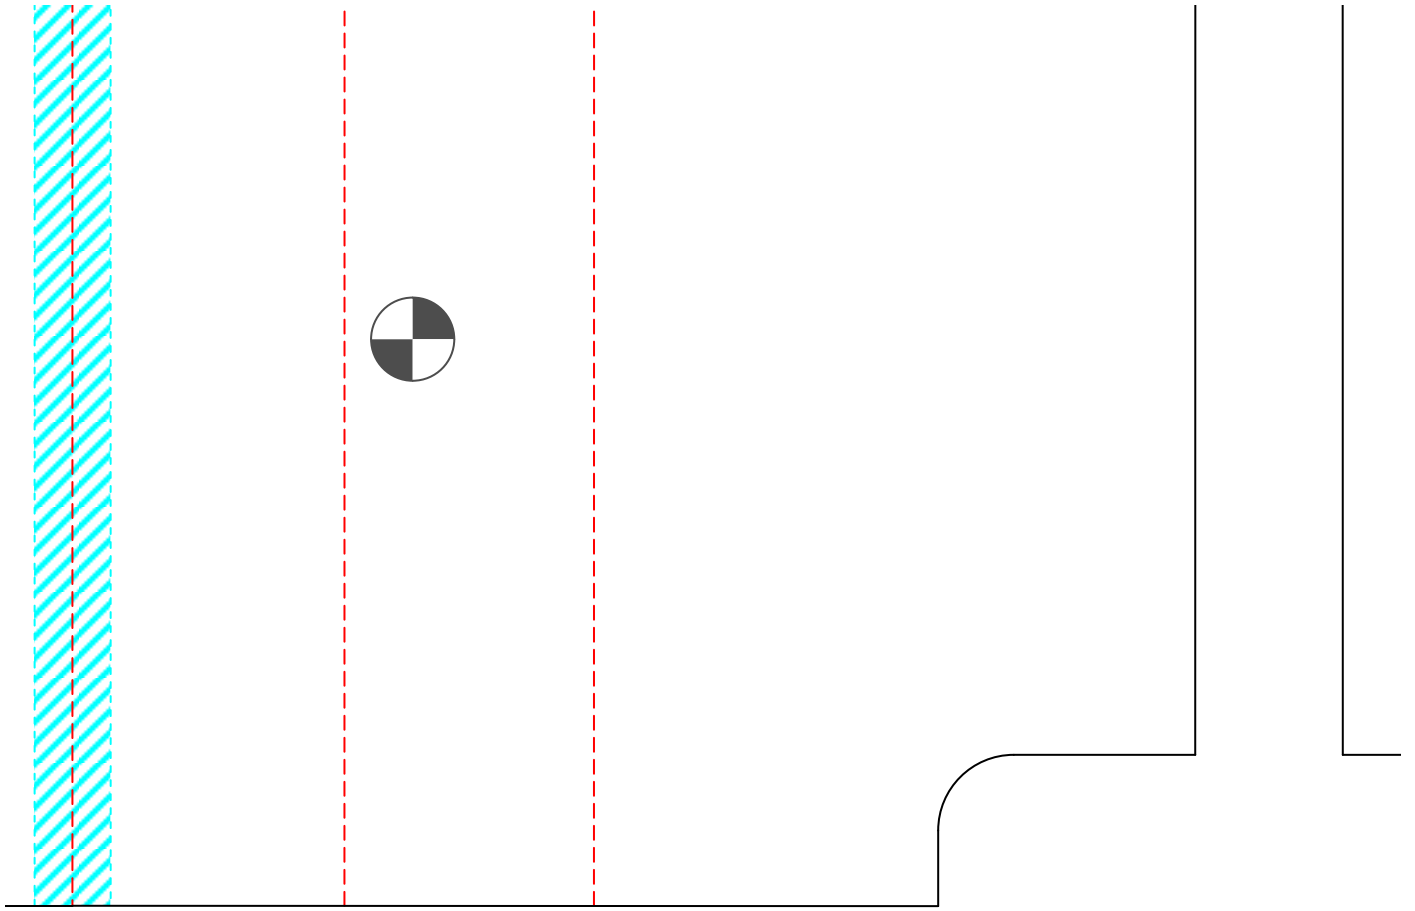

# **AP Eazy** - VERSION 0.2 (2)

**Design & Drawing by: Tony Roehling**

**BETA**

**018-03-24)**

---

in   
cm

CHOOSE A SERVO SHAPE OR CREATE YOUR OWN!

GLUE PART 14 HERE

45° DOUBLE BEVEL

45° SINGLE BEVEL

45° DOUBLE BEVEL

45° SINGLE BEVEL

GLUE PART 14 HERE

13  
1

LEFT WING  
FOAM BOARD  
AP EAZY - VERSION 0.2

GLUE PART 15 HERE

[airc-pirates.com](http://airc-pirates.com)

GLUE PART 15 HERE

12 RIGHT WING  
1 FOAM BOARD  
AP EAZY - VERSION 0.2

vided free of charge. Copies allowed for personal use only. Not for commercial use.