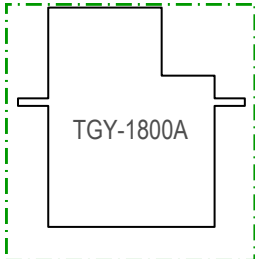

# **AP Eazy** - VERSION 0.2 (2)

**Design & Drawing by: Tony Roehling**

**BETA**

**018-03-24)**

---

in   
cm

CHOOSE A SERVO SHAPE OR CREATE YOUR OWN!

GLUE PART 14 HERE

45° DOUBLE BEVEL

45° SINGLE BEVEL

45° DOUBLE BEVEL

45° SINGLE BEVEL

GLUE PART 14 HERE

13  
1

LEFT WING  
FOAM BOARD  
AP EAZY - VERSION 0.2

GLUE PART 15 HERE