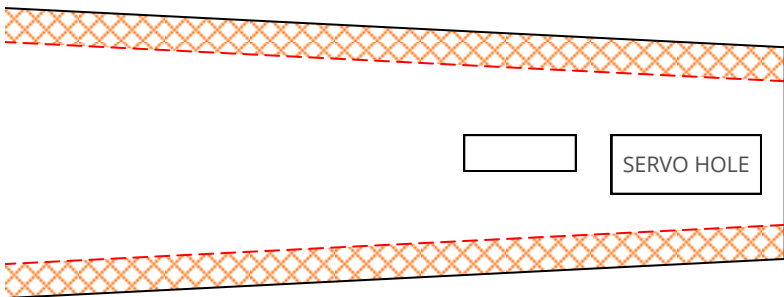

# AP Eazy - VERSION 0.2 (2)

Design & Drawing by: Tony Roehling

**BETA**

018-03-24)

in

cm

2 CANOPY MOUNT SUPPORT  
2 FOAM BOARD  
AP EAZY - VERSION 0.2

2 CANOPY MOUNT SUPPORT  
2 FOAM BOARD  
AP EAZY - VERSION 0.2

1 FUSELAGE  
FOAM BOARD  
1 AP EAZY - VERSION 0.2

6 LEFT WINDOW  
FOAM BOARD  
1 AP EAZY - VERSION 0.2

4 UPPER WINDOW  
FOAM BOARD  
1 AP EAZY - VERSION 0.2

GLUE PART 2 HERE

GLUE PART 2 HERE

10 POWER POD NACELLE  
FOAM BOARD  
1 AP EAZY - VERSION 0.2

45° SINGLE BEV

B

7 CANOPY MOUNT PIN  
1 BBQ SKEWER  
AP EAZY - VERSION 0.2

11 POWER POD MOUNT PIN  
4 BBQ SKEWER  
AP EAZY - VERSION 0.2

16 CONTROL HORN  
4 PLASTIC CARD  
AP EAZY - VERSION 0.2

15 CENTER SPAR  
1 FOAM BOARD  
AP EAZY - VERSION 0.2