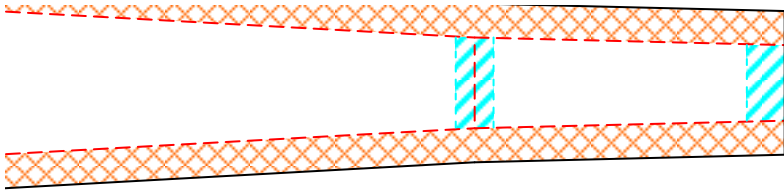

7 CANOPY MOUNT PIN
1 BBQ SKEWER
AP EAZY - VERSION 0.2

11 POWER POD MOUNT PIN
4 BBQ SKEWER
AP EAZY - VERSION 0.2

16 CONTROL HORN
4 PLASTIC CARD
AP EAZY - VERSION 0.2