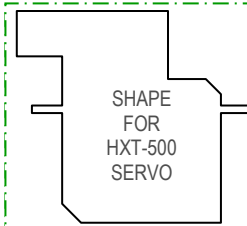

# **AP Eazy** - VERSION 0.2 (2)

**Design & Drawing by: Tony Roehling**

**BETA**

**018-03-24)**

---

in   
cm

CHOOSE A SERVO SHAPE OR CREATE YOUR OWN!

GLUE PART 14 HERE

45° DOUBLE BEVEL

45° SINGLE BEVEL

45° DOUBLE BEVEL

45° SINGLE BEVEL

GLUE PART 14 HERE

13  
1

LEFT WING  
FOAM BOARD  
AP EAZY - VERSION 0.2

GLUE PART 15 HERE