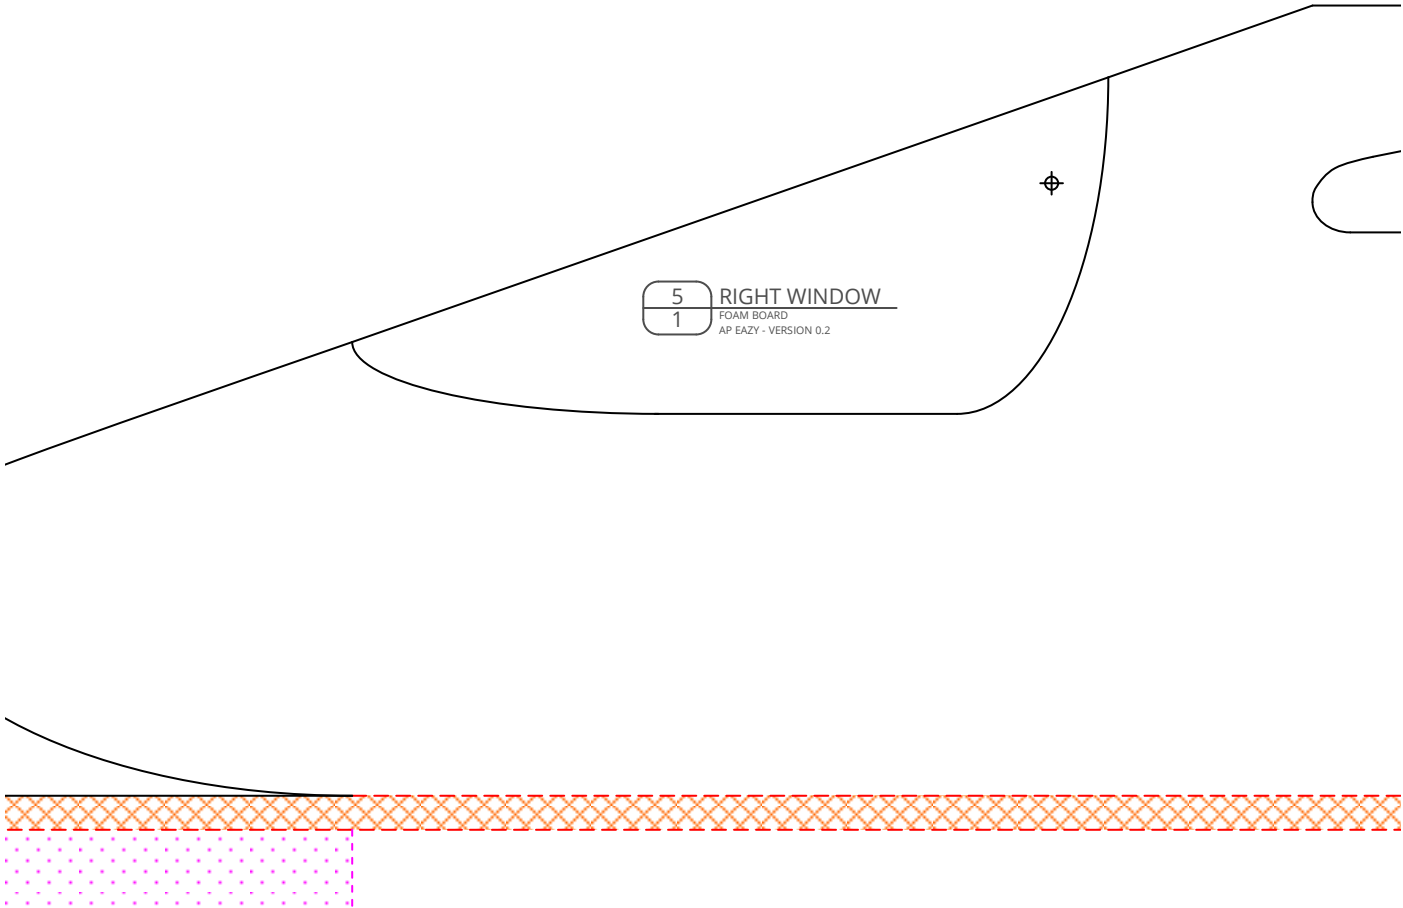

## AP Eazy PARTS LIST

Version 0.2 (2018-03-24)

PART NR.	DESCRIPTION	QUANTITY	MATERIAL	SHEET
G1	90° TRIANGLE	1	FOAM BOARD	1
G2	THROW GAUGE	1	FOAM BOARD	1
1	FUSELAGE	1	FOAM BOARD	1
2	CANOPY MOUNT SUPPORT	2	FOAM BOARD	1
3	REAR SHEETING	1	FOAM BOARD	1
4	UPPER WINDOW	1	FOAM BOARD	1
5	RIGHT WINDOW	1	FOAM BOARD	1
6	LEFT WINDOW	1	FOAM BOARD	1
7	CANOPY MOUNT PIN	1	BBQ SKEWER	1
8	HORIZONTAL STABILIZER	1	FOAM BOARD	1
9	VERTICAL STABILIZER	1	FOAM BOARD	1
10	POWER POD NACELLE	1	FOAM BOARD	1
11	POWER POD MOUNT PIN	2	BBQ SKEWER	1
12	RIGHT WING	1	FOAM BOARD	2
13	LEFT WING	1	FOAM BOARD	2
14	OUTER SPAR	2	FOAM BOARD	1
15	CENTER SPAR	1	FOAM BOARD	1
16	CONTROL HORN	4	PLASTIC CARD	1
FT1	FT MINI POWER POD	1	FOAM BOARD	1
FT2	FT MINI FIREWALL	1	FOAM BOARD	1
	<b>OTHER MATERIALS</b>			
	STEEL WIRE (Ø 1mm) FOR THE LINKAGE RODS			
	VELCRO TO MOUNT THE BATTERY, ESC, ...			

**Build the Eazy in the order of the part numbers!**

Please insert the FT Mini Power Pod with the open side facing downwards into the Power Pod Nacelle so that the ESC can enter the fuselage.

# AP Eazy - VERSION 0.2 (2)

Design & Drawing by: Tony Roehling

**BETA**

018-03-24)

in

cm

2 CANOPY MOUNT SUPPORT  
2 FOAM BOARD  
AP EAZY - VERSION 0.2

2 CANOPY MOUNT SUPPORT  
2 FOAM BOARD  
AP EAZY - VERSION 0.2