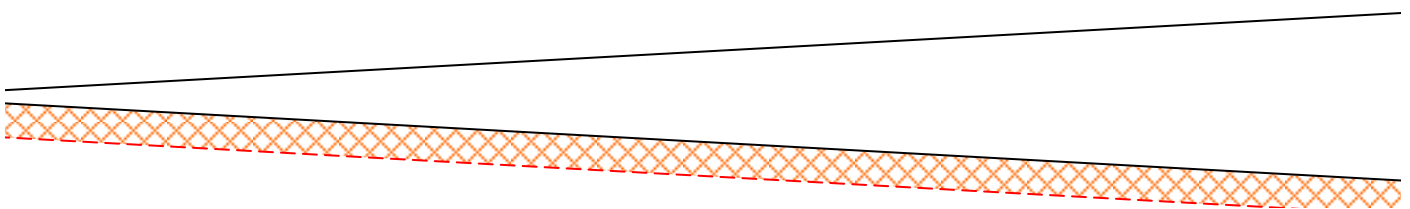

# AP Eazy - VERSION 0.2 (2)

Design & Drawing by: Tony Roehling

**BETA**

018-03-24)

in

cm

2 CANOPY MOUNT SUPPORT  
2 FOAM BOARD  
AP EAZY - VERSION 0.2

2 CANOPY MOUNT SUPPORT  
2 FOAM BOARD  
AP EAZY - VERSION 0.2