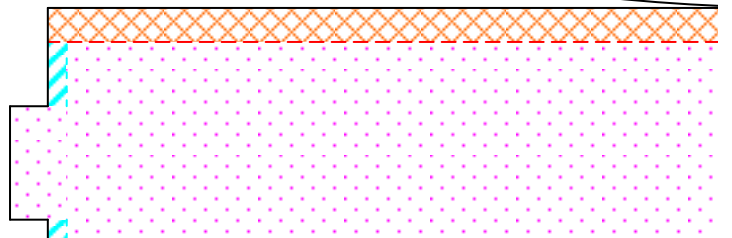

# AP Eazy - VERSION 0.2 (2)

Design & Drawing by: Tony Roehling

**BETA**

018-03-24)

in

cm

2 CANOPY MOUNT SUPPORT  
2 FOAM BOARD  
AP EAZY - VERSION 0.2

2 CANOPY MOUNT SUPPORT  
2 FOAM BOARD  
AP EAZY - VERSION 0.2