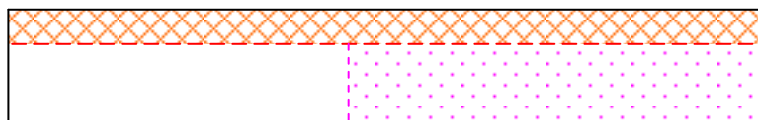

BETA

AP Eazy PARTS LIST

Version 0.2 (2018-03-24)

PART NR.	DESCRIPTION	QUANTITY	MATERIAL	SHEET
G1	90° TRIANGLE	1	FOAM BOARD	1
G2	THROW GAUGE	1	FOAM BOARD	1
1	FUSELAGE	1	FOAM BOARD	1
2	CANOPY MOUNT SUPPORT	2	FOAM BOARD	1
3	REAR SHEETING	1	FOAM BOARD	1
4	UPPER WINDOW	1	FOAM BOARD	1
5	RIGHT WINDOW	1	FOAM BOARD	1
6	LEFT WINDOW	1	FOAM BOARD	1
7	CANOPY MOUNT PIN	1	BBQ SKEWER	1
8	HORIZONTAL STABILIZER	1	FOAM BOARD	1
9	VERTICAL STABILIZER	1	FOAM BOARD	1
10	POWER POD NACELLE	1	FOAM BOARD	1
11	POWER POD MOUNT PIN	2	BBQ SKEWER	1
12	RIGHT WING	1	FOAM BOARD	2
13	LEFT WING	1	FOAM BOARD	2
14	OUTER SPAR	2	FOAM BOARD	1
15	CENTER SPAR	1	FOAM BOARD	1
16	CONTROL HORN	4	PLASTIC CARD	1
FT1	FT MINI POWER POD	1	FOAM BOARD	1
FT2	FT MINI FIREWALL	1	FOAM BOARD	1
	OTHER MATERIALS			
	STEEL WIRE (Ø 1mm) FOR THE LINKAGE RODS			
	VELCRO TO MOUNT THE BATTERY, ESC, ...			

Build the Eazy in the order of the part numbers!

Please insert the FT Mini Power Pod with the open side facing downwards into the Power Pod Nacelle so that the ESC can enter the fuselage.

AP Eazy - VERSION 0.2 (2)

Design & Drawing by: Tony Roehling

BETA