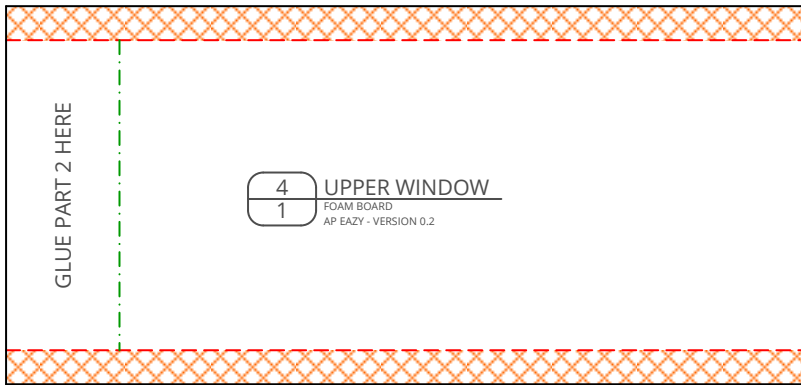

4 UPPER WINDOW
FOAM BOARD
1 AP EAZY - VERSION 0.2

GLUE PART 2 HERE