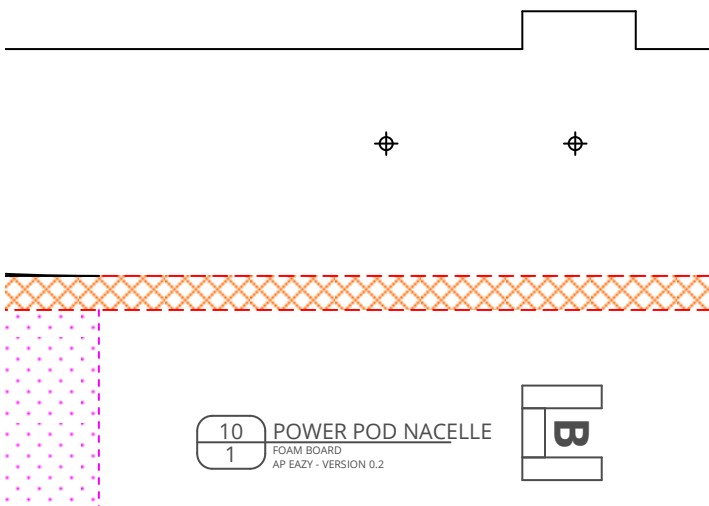

**Build the Eazy in the order of the part numbers!**

Please insert the FT Mini Power Pod with the open side facing downwards into the Power Pod Nacelle so that the ESC can enter the fuselage.

# AP Eazy - VERSION 0.2 (2)

Design & Drawing by: Tony Roehling

**BETA**

018-03-24)

in

cm

2 CANOPY MOUNT SUPPORT  
2 FOAM BOARD  
AP EAZY - VERSION 0.2

2 CANOPY MOUNT SUPPORT  
2 FOAM BOARD  
AP EAZY - VERSION 0.2

1 FUSELAGE  
FOAM BOARD  
1 AP EAZY - VERSION 0.2

6 LEFT WINDOW  
FOAM BOARD  
1 AP EAZY - VERSION 0.2

4 UPPER WINDOW  
FOAM BOARD  
1 AP EAZY - VERSION 0.2

GLUE PART 2 HERE

GLUE PART 2 HERE

10 POWER POD NACELLE  
FOAM BOARD  
1 AP EAZY - VERSION 0.2

45° SINGLE BEV

B

7 CANOPY MOUNT PIN  
1 BBQ SKEWER  
AP EAZY - VERSION 0.2

11 POWER POD MOUNT PIN  
4 BBQ SKEWER  
AP EAZY - VERSION 0.2

16 CONTROL HORN  
4 PLASTIC CARD  
AP EAZY - VERSION 0.2

15 CENTER SPAR  
1 FOAM BOARD  
AP EAZY - VERSION 0.2