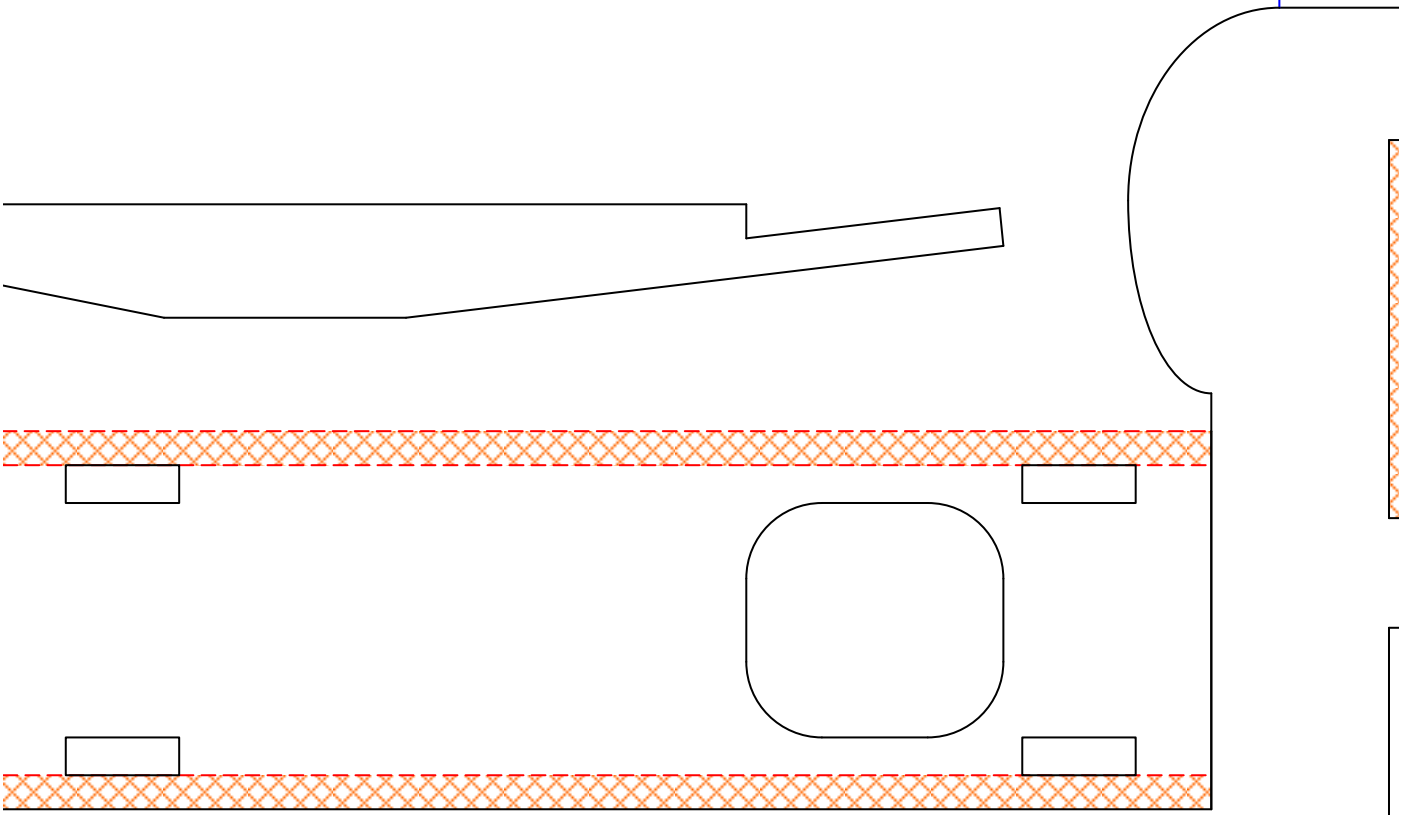

# AP Eazy - VERSION 0.2 (2)

Design & Drawing by: Tony Roehling

**BETA**

018-03-24)

in

cm

2 CANOPY MOUNT SUPPORT  
2 FOAM BOARD  
AP EAZY - VERSION 0.2

2 CANOPY MOUNT SUPPORT  
2 FOAM BOARD  
AP EAZY - VERSION 0.2

1 FUSELAGE  
FOAM BOARD  
1 AP EAZY - VERSION 0.2

6 LEFT WINDOW  
FOAM BOARD  
1 AP EAZY - VERSION 0.2

4 UPPER WINDOW  
FOAM BOARD  
1 AP EAZY - VERSION 0.2

GLUE PART 2 HERE

GLUE PART 2 HERE

10 POWER POD NACELLE  
FOAM BOARD  
1 AP EAZY - VERSION 0.2

45° SINGLE BEV

B

7 CANOPY MOUNT PIN  
1 BBQ SKEWER  
AP EAZY - VERSION 0.2

11 POWER POD MOUNT PIN  
4 BBQ SKEWER  
AP EAZY - VERSION 0.2

16 CONTROL HORN  
4 PLASTIC CARD  
AP EAZY - VERSION 0.2

15 CENTER SPAR  
1 FOAM BOARD  
AP EAZY - VERSION 0.2