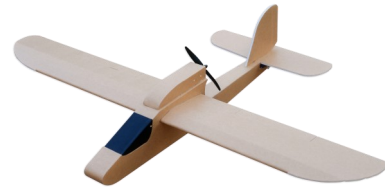

## AP Eazy PARTS LIST

Version 0.2 (2018-03-24)

PART NR.	DESCRIPTION	QUANTITY	MATERIAL	SHEET
G1	90° TRIANGLE	1	FOAM BOARD	1
G2	THROW GAUGE	1	FOAM BOARD	1
1	FUSELAGE	1	FOAM BOARD	1
2	CANOPY MOUNT SUPPORT	2	FOAM BOARD	1
3	REAR SHEETING	1	FOAM BOARD	1
4	UPPER WINDOW	1	FOAM BOARD	1
5	RIGHT WINDOW	1	FOAM BOARD	1
6	LEFT WINDOW	1	FOAM BOARD	1
7	CANOPY MOUNT PIN	1	BBQ SKEWER	1
8	HORIZONTAL STABILIZER	1	FOAM BOARD	1
9	VERTICAL STABILIZER	1	FOAM BOARD	1
10	POWER POD NACELLE	1	FOAM BOARD	1
11	POWER POD MOUNT PIN	2	BBQ SKEWER	1
12	RIGHT WING	1	FOAM BOARD	2
13	LEFT WING	1	FOAM BOARD	2
14	OUTER SPAR	2	FOAM BOARD	1
15	CENTER SPAR	1	FOAM BOARD	1
16	CONTROL HORN	4	PLASTIC CARD	1
FT1	FT MINI POWER POD	1	FOAM BOARD	1
FT2	FT MINI FIREWALL	1	FOAM BOARD	1
	<b>OTHER MATERIALS</b>			
	STEEL WIRE (Ø 1mm) FOR THE LINKAGE RODS			
	VELCRO TO MOUNT THE BATTERY, ESC, ...			