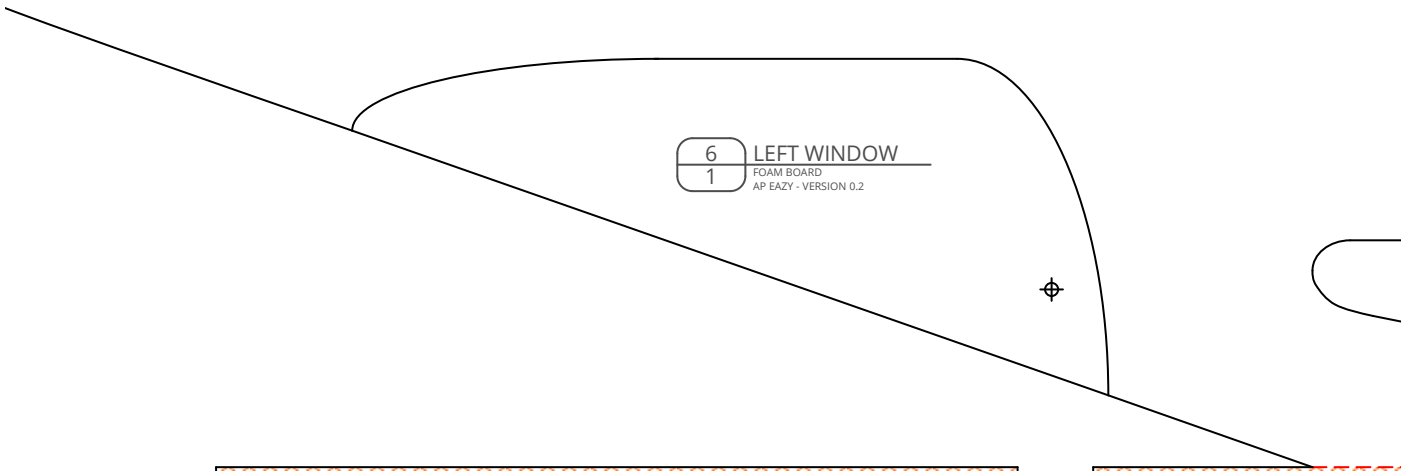

6 LEFT WINDOW
FOAM BOARD
1 AP EAZY - VERSION 0.2