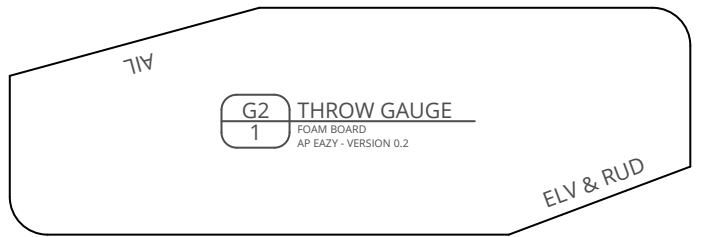

# AP Eazy - VERSION 0.2 (2)

Design & Drawing by: Tony Roehling

**BETA**

018-03-24)

in

cm

2 CANOPY MOUNT SUPPORT  
2 FOAM BOARD  
AP EAZY - VERSION 0.2

2 CANOPY MOUNT SUPPORT  
2 FOAM BOARD  
AP EAZY - VERSION 0.2