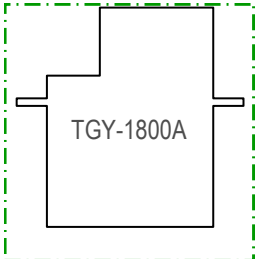

# **AP Eazy** - VERSION 0.2 (2)

**Design & Drawing by: Tony Roehling**

**BETA**

**018-03-24)**

---

in   
cm

CHOOSE A SERVO SHAPE OR CREATE YOUR OWN!

GLUE PART 14 HERE

45° DOUBLE BEVEL

45° SINGLE BEVEL

45° DOUBLE BEVEL

45° SINGLE BEVEL

GLUE PART 14 HERE

13  
1

LEFT WING  
FOAM BOARD  
AP EAZY - VERSION 0.2

GLUE PART 15 HERE