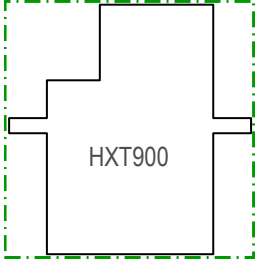

# **AP Eazy** - VERSION 0.2 (2)

**Design & Drawing by: Tony Roehling**

**BETA**

**018-03-24)**

---

in   
cm

CHOOSE A SERVO SHAPE OR CREATE YOUR OWN!

GLUE PART 14 HERE