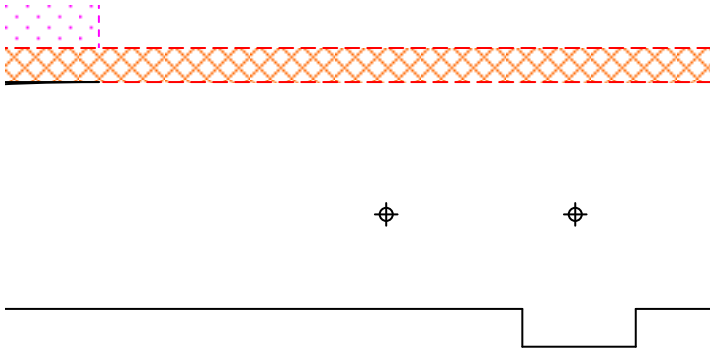

45° SINGLE BEV

B

7 CANOPY MOUNT PIN  
1 BBQ SKEWER  
AP EAZY - VERSION 0.2

11 POWER POD MOUNT PIN  
4 BBQ SKEWER  
AP EAZY - VERSION 0.2

16 CONTROL HORN  
4 PLASTIC CARD  
AP EAZY - VERSION 0.2

15 CENTER SPAR  
1 FOAM BOARD  
AP EAZY - VERSION 0.2