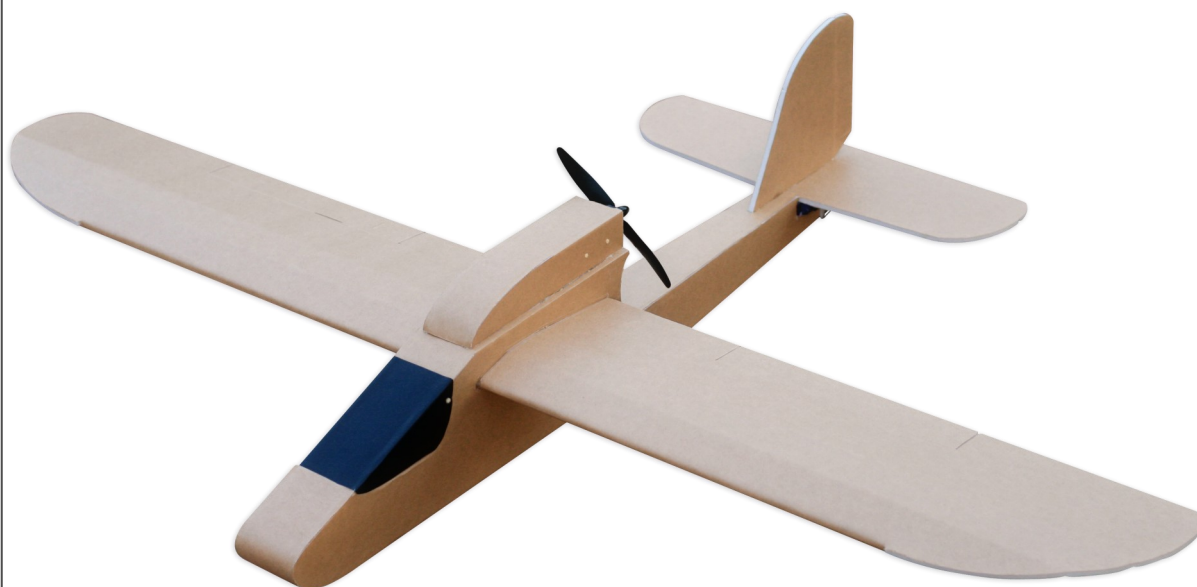

airc-pirates.com

AP Eazy

Version 0.2 (2018-03-24)

Design & Drawing by: Tony Roehling

BETA

SPECS

WINGSPAN:	1000 mm	|	39.37 in
CG:	44 mm	|	1.73 in
LENGTH:	680 mm	|	26.77 in
DRY WEIGHT:	232 g	|	8.18 oz
ALL UP WEIGHT:	335 g	|	11.82 oz (with 3s 1250 mAh)
EXPO:	30 %		
CHANNELS:	4 (THR | AIL | ELV | RUD)		

ELECTRONICS

MOTOR:	2300 kv (1806 or 2204)
PROPELLER:	5x3 - 5x5
ESC:	12 A
SERVOS:	4 x 5 g
BATTERY:	1250 mAh 3s