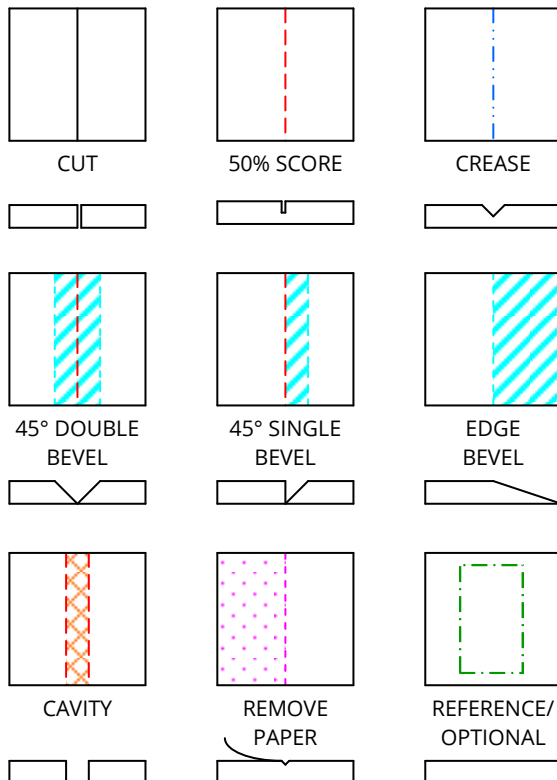

LINE TYPE/COLOR

SYMBOLS

PART NUMBER

QUANTITY