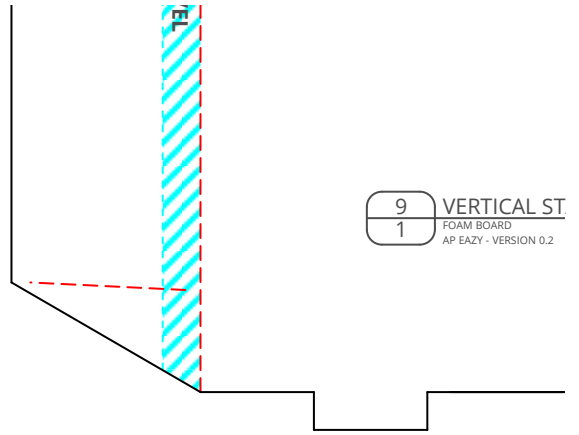

45° SINGLE BEV

B

7 CANOPY MOUNT PIN  
1 BBQ SKEWER  
AP EAZY - VERSION 0.2

11 POWER POD MOUNT PIN  
4 BBQ SKEWER  
AP EAZY - VERSION 0.2

16 CONTROL HORN  
4 PLASTIC CARD  
AP EAZY - VERSION 0.2

15 CENTER SPAR  
1 FOAM BOARD  
AP EAZY - VERSION 0.2