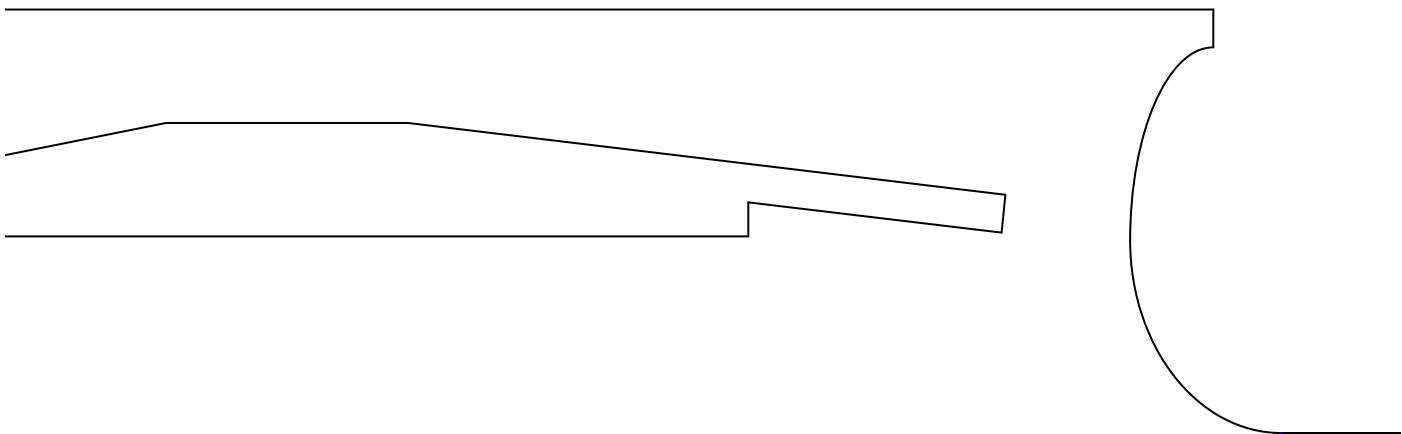

# AP Eazy - VERSION 0.2 (2)

Design & Drawing by: Tony Roehling

**BETA**

018-03-24)

in

cm

2 CANOPY MOUNT SUPPORT  
2 FOAM BOARD  
AP EAZY - VERSION 0.2

2 CANOPY MOUNT SUPPORT  
2 FOAM BOARD  
AP EAZY - VERSION 0.2