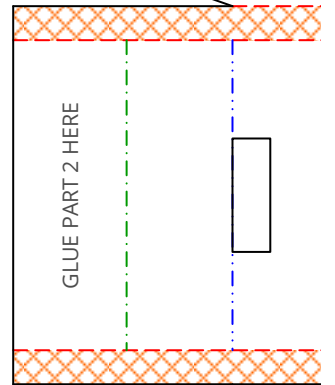

## AP Eazy PARTS LIST

Version 0.2 (2018-03-24)

PART NR.	DESCRIPTION	QUANTITY	MATERIAL	SHEET
G1	90° TRIANGLE	1	FOAM BOARD	1
G2	THROW GAUGE	1	FOAM BOARD	1
1	FUSELAGE	1	FOAM BOARD	1
2	CANOPY MOUNT SUPPORT	2	FOAM BOARD	1
3	REAR SHEETING	1	FOAM BOARD	1
4	UPPER WINDOW	1	FOAM BOARD	1
5	RIGHT WINDOW	1	FOAM BOARD	1
6	LEFT WINDOW	1	FOAM BOARD	1
7	CANOPY MOUNT PIN	1	BBQ SKEWER	1
8	HORIZONTAL STABILIZER	1	FOAM BOARD	1
9	VERTICAL STABILIZER	1	FOAM BOARD	1
10	POWER POD NACELLE	1	FOAM BOARD	1
11	POWER POD MOUNT PIN	2	BBQ SKEWER	1
12	RIGHT WING	1	FOAM BOARD	2
13	LEFT WING	1	FOAM BOARD	2
14	OUTER SPAR	2	FOAM BOARD	1
15	CENTER SPAR	1	FOAM BOARD	1
16	CONTROL HORN	4	PLASTIC CARD	1
FT1	FT MINI POWER POD	1	FOAM BOARD	1
FT2	FT MINI FIREWALL	1	FOAM BOARD	1
	<b>OTHER MATERIALS</b>			
	STEEL WIRE (Ø 1mm) FOR THE LINKAGE RODS			
	VELCRO TO MOUNT THE BATTERY, ESC, ...			

# AP Eazy - VERSION 0.2 (2)

Design & Drawing by: Tony Roehling

**BETA**

018-03-24)

in

cm

2 CANOPY MOUNT SUPPORT  
2 FOAM BOARD  
AP EAZY - VERSION 0.2

2 CANOPY MOUNT SUPPORT  
2 FOAM BOARD  
AP EAZY - VERSION 0.2

1 FUSELAGE  
FOAM BOARD  
1 AP EAZY - VERSION 0.2

6 LEFT WINDOW  
FOAM BOARD  
1 AP EAZY - VERSION 0.2

4 UPPER WINDOW  
FOAM BOARD  
1 AP EAZY - VERSION 0.2

GLUE PART 2 HERE

GLUE PART 2 HERE

10 POWER POD NACELLE  
FOAM BOARD  
1 AP EAZY - VERSION 0.2

45° SINGLE BEV

B

7 CANOPY MOUNT PIN  
1 BBQ SKEWER  
AP EAZY - VERSION 0.2

11 POWER POD MOUNT PIN  
4 BBQ SKEWER  
AP EAZY - VERSION 0.2

16 CONTROL HORN  
4 PLASTIC CARD  
AP EAZY - VERSION 0.2

15 CENTER SPAR  
1 FOAM BOARD  
AP EAZY - VERSION 0.2