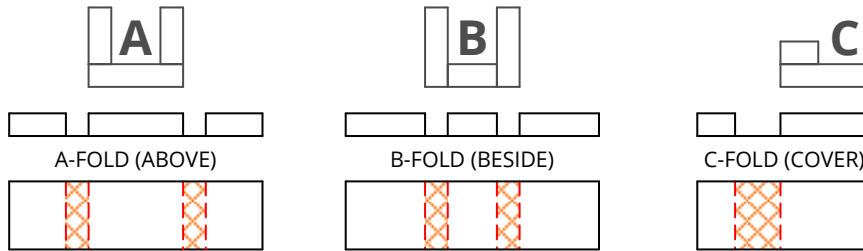

DRAWING KEY

... is based on the Flite Test Drawing Key by Dan Sponholz

FOLD TYPES