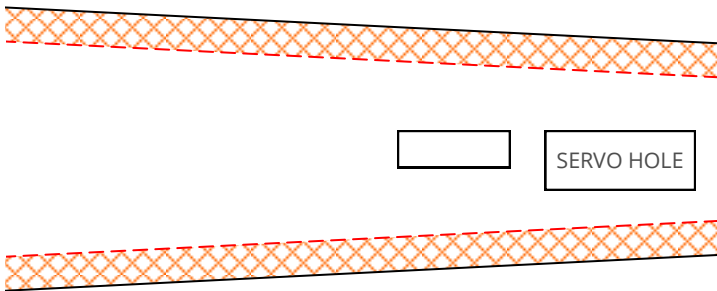

Design & Drawing by: Tony Roehling

BETA

(2018-03-24)

CANOPY MOUNT SUPPORT
FOAM BOARD
AP EAZY - VERSION 0.2

2 CANOPY MOUNT SUPPORT
2 FOAM BOARD
2 AP EAZY - VERSION 0.2

G1 90° TRIANGLE
FOAM BOARD
1 AP EAZY - VERSION 0.2

G2 THROW GAUGE
FOAM BOARD
1 AP EAZY - VERSION 0.2

6 LEFT WINDOW
1 FOAM BOARD
AP EAZY - VERSION 0.2

4 UPPER WINDOW
1 FOAM BOARD
AP EAZY - VERSION 0.2

GLUE PART 2 HERE

GLUE PART 2 HERE

10 POWER POD NACELLE

45° SING

B

7 CANOPY MOUNT PIN
1 BBQ SKEWER
AP EAZY - VERSION 0.2

11 POWER POD MOUNT PIN
4 BBQ SKEWER
AP EAZY - VERSION 0.2

16 CONTROL HORN
4 PLASTIC CARD
AP EAZY - VERSION 0.2

1 FOAM BOARD
AP EAZY - VERSION 0.2

9 VERTICAL:
1 FOAM BOARD
AP EAZY - VERSION 0.2