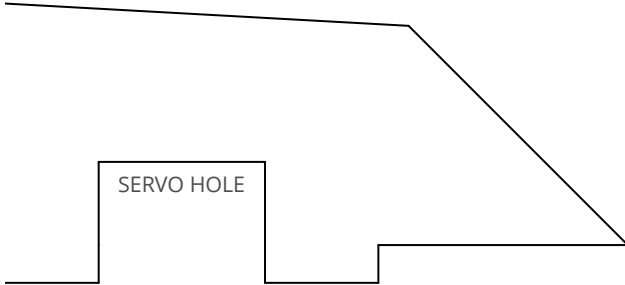

G2 THROW GAUGE
FOAM BOARD
1 AP EAZY - VERSION 0.2

6 LEFT WINDOW
1 FOAM BOARD
AP EAZY - VERSION 0.2

4 UPPER WINDOW
1 FOAM BOARD
AP EAZY - VERSION 0.2

GLUE PART 2 HERE

GLUE PART 2 HERE

10 POWER POD NACELLE

45° SING

B

7 CANOPY MOUNT PIN
1 BBQ SKEWER
AP EAZY - VERSION 0.2

11 POWER POD MOUNT PIN
4 BBQ SKEWER
AP EAZY - VERSION 0.2

16 CONTROL HORN
4 PLASTIC CARD
AP EAZY - VERSION 0.2

1 FOAM BOARD
AP EAZY - VERSION 0.2

9 VERTICAL:
1 FOAM BOARD
AP EAZY - VERSION 0.2