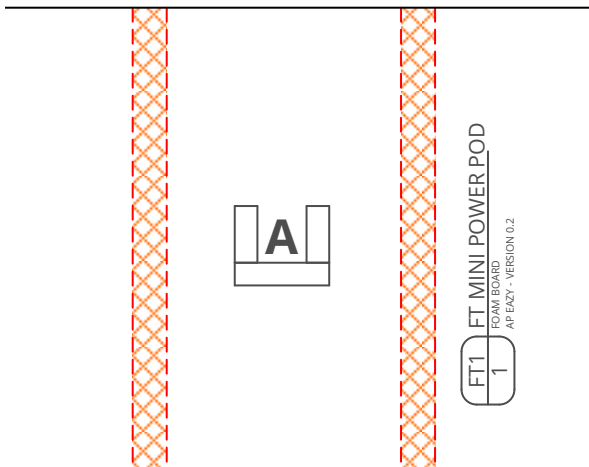

Design & Drawing by: Tony Roehling

BETA

(2018-03-24)

CANOPY MOUNT SUPPORT
FOAM BOARD
AP EAZY - VERSION 0.2

2 CANOPY MOUNT SUPPORT
2 FOAM BOARD
2 AP EAZY - VERSION 0.2

G1 90° TRIANGLE
FOAM BOARD
1 AP EAZY - VERSION 0.2

G2 THROW GAUGE
FOAM BOARD
1 AP EAZY - VERSION 0.2

6 LEFT WINDOW
1 FOAM BOARD
AP EAZY - VERSION 0.2

4 UPPER WINDOW
1 FOAM BOARD
AP EAZY - VERSION 0.2

GLUE PART 2 HERE

GLUE PART 2 HERE

10 POWER POD NACELLE

45° SING

B

7 CANOPY MOUNT PIN
1 BBQ SKEWER
AP EAZY - VERSION 0.2

11 POWER POD MOUNT PIN
4 BBQ SKEWER
AP EAZY - VERSION 0.2

16 CONTROL HORN
4 PLASTIC CARD
AP EAZY - VERSION 0.2

1 FOAM BOARD
AP EAZY - VERSION 0.2

9 VERTICAL:
1 FOAM BOARD
AP EAZY - VERSION 0.2