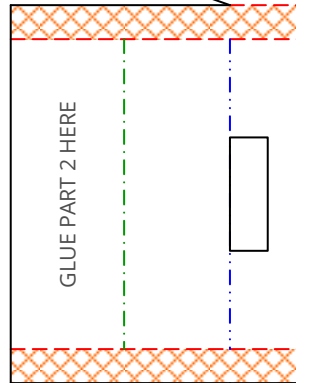

Design & Drawing by: Tony Roehling

BETA

(2018-03-24)

CANOPY MOUNT SUPPORT
FOAM BOARD
AP EAZY - VERSION 0.2

2 CANOPY MOUNT SUPPORT
2 FOAM BOARD
2 AP EAZY - VERSION 0.2

G1 90° TRIANGLE
FOAM BOARD
1 AP EAZY - VERSION 0.2

G2 THROW GAUGE
FOAM BOARD
1 AP EAZY - VERSION 0.2

6 LEFT WINDOW
1 FOAM BOARD
AP EAZY - VERSION 0.2

4 UPPER WINDOW
1 FOAM BOARD
AP EAZY - VERSION 0.2

GLUE PART 2 HERE

GLUE PART 2 HERE

10 POWER POD NACELLE

45° SING

B

7 CANOPY MOUNT PIN
1 BBQ SKEWER
AP EAZY - VERSION 0.2

11 POWER POD MOUNT PIN
4 BBQ SKEWER
AP EAZY - VERSION 0.2

16 CONTROL HORN
4 PLASTIC CARD
AP EAZY - VERSION 0.2

1 FOAM BOARD
AP EAZY - VERSION 0.2

9 VERTICAL:
1 FOAM BOARD
AP EAZY - VERSION 0.2