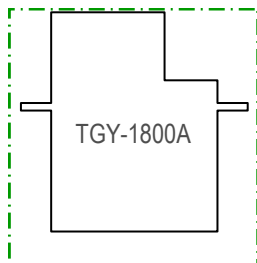

CHOOSE A SERVO SHAPE OR CREATE YOUR OWN!