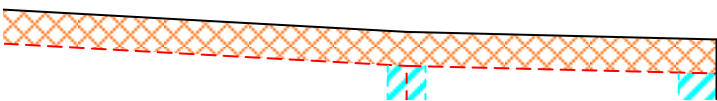

Build the Eazy in the order of the part numbers!

Please insert the FT Mini Power Pod with the open side facing downwards into the Power Pod Nacelle so that the ESC can enter the fuselage.

AP Eazy - VERSION 0.2

Design & Drawing by: Tony Roehling

BETA

(2018-03-24)

CANOPY MOUNT SUPPORT
FOAM BOARD
AP EAZY - VERSION 0.2

2 CANOPY MOUNT SUPPORT
2 FOAM BOARD
2 AP EAZY - VERSION 0.2

G1 90° TRIANGLE
FOAM BOARD
1 AP EAZY - VERSION 0.2