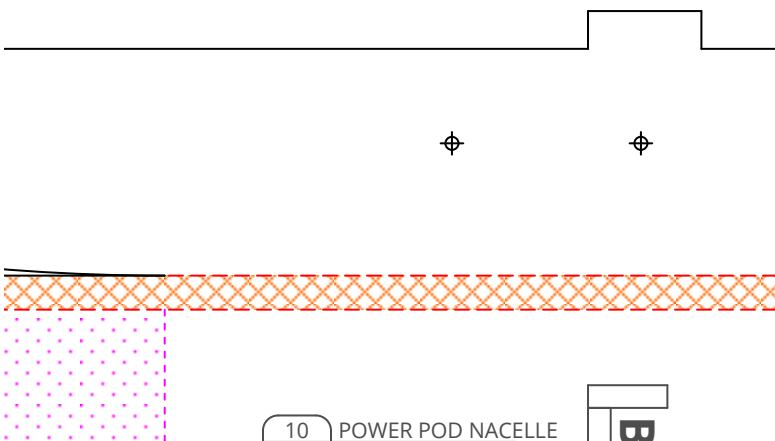

Design & Drawing by: Tony Roehling

BETA

(2018-03-24)

CANOPY MOUNT SUPPORT
FOAM BOARD
AP EAZY - VERSION 0.2

2 CANOPY MOUNT SUPPORT
2 FOAM BOARD
2 AP EAZY - VERSION 0.2

G1 90° TRIANGLE
FOAM BOARD
1 AP EAZY - VERSION 0.2

G2 THROW GAUGE
FOAM BOARD
1 AP EAZY - VERSION 0.2

6 LEFT WINDOW
1 FOAM BOARD
AP EAZY - VERSION 0.2

4 UPPER WINDOW
1 FOAM BOARD
AP EAZY - VERSION 0.2

GLUE PART 2 HERE

GLUE PART 2 HERE

10 POWER POD NACELLE

45° SING

B

7 CANOPY MOUNT PIN
1 BBQ SKEWER
AP EAZY - VERSION 0.2

11 POWER POD MOUNT PIN
4 BBQ SKEWER
AP EAZY - VERSION 0.2

16 CONTROL HORN
4 PLASTIC CARD
AP EAZY - VERSION 0.2

1 FOAM BOARD
AP EAZY - VERSION 0.2

9 VERTICAL:
1 FOAM BOARD
AP EAZY - VERSION 0.2

15 CENTER SPAR
1 FOAM BOARD
AP EAZY - VERSION 0.2

STABILIZER

1.2

8 HO
1 FOAM
AP EAZ

14 OUTER
2 FOAM BOARD
AP EAZY - VERSH

RIZONTAL STABILIZER
BOARD
TY - VERSION 0.2

45° SINGLE BEVEL

WING SPAR
ON 0.2