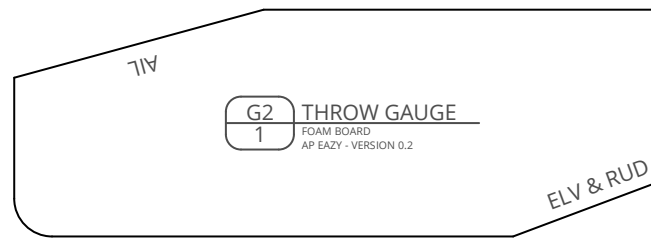

Design & Drawing by: Tony Roehling

BETA

(2018-03-24)

CANOPY MOUNT SUPPORT
FOAM BOARD
AP EAZY - VERSION 0.2

2 CANOPY MOUNT SUPPORT
2 FOAM BOARD
2 AP EAZY - VERSION 0.2

G1 90° TRIANGLE
FOAM BOARD
1 AP EAZY - VERSION 0.2