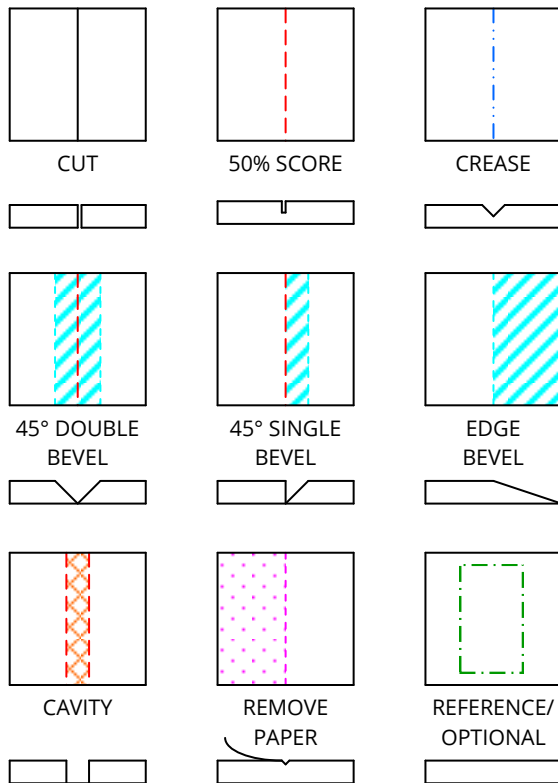

airc-pirates.com

AP Eazy

Version 0.2 (2018-03-24)

Design & Drawing by: Tony Roehling

BETA

SPECS

WINGSPAN: 1000 mm | 39.37 in
CG: 44 mm | 1.73 in
LENGTH: 680 mm | 26.77 in
DRY WEIGHT: 232 g | 8.18 oz
ALL UP WEIGHT: 335 g | 11.82 oz (with 3s 1250 mAh)
EXPO: 30 %
CHANNELS: 4 (THR | AIL | ELV | RUD)

SYMBOLS

PART NUMBER

QUANTITY

DOWEL HOLE

CENTER OF GRAVITY (CG)

BETA

AP Eazy PARTS LIST

Version 0.2 (2018-03-24)