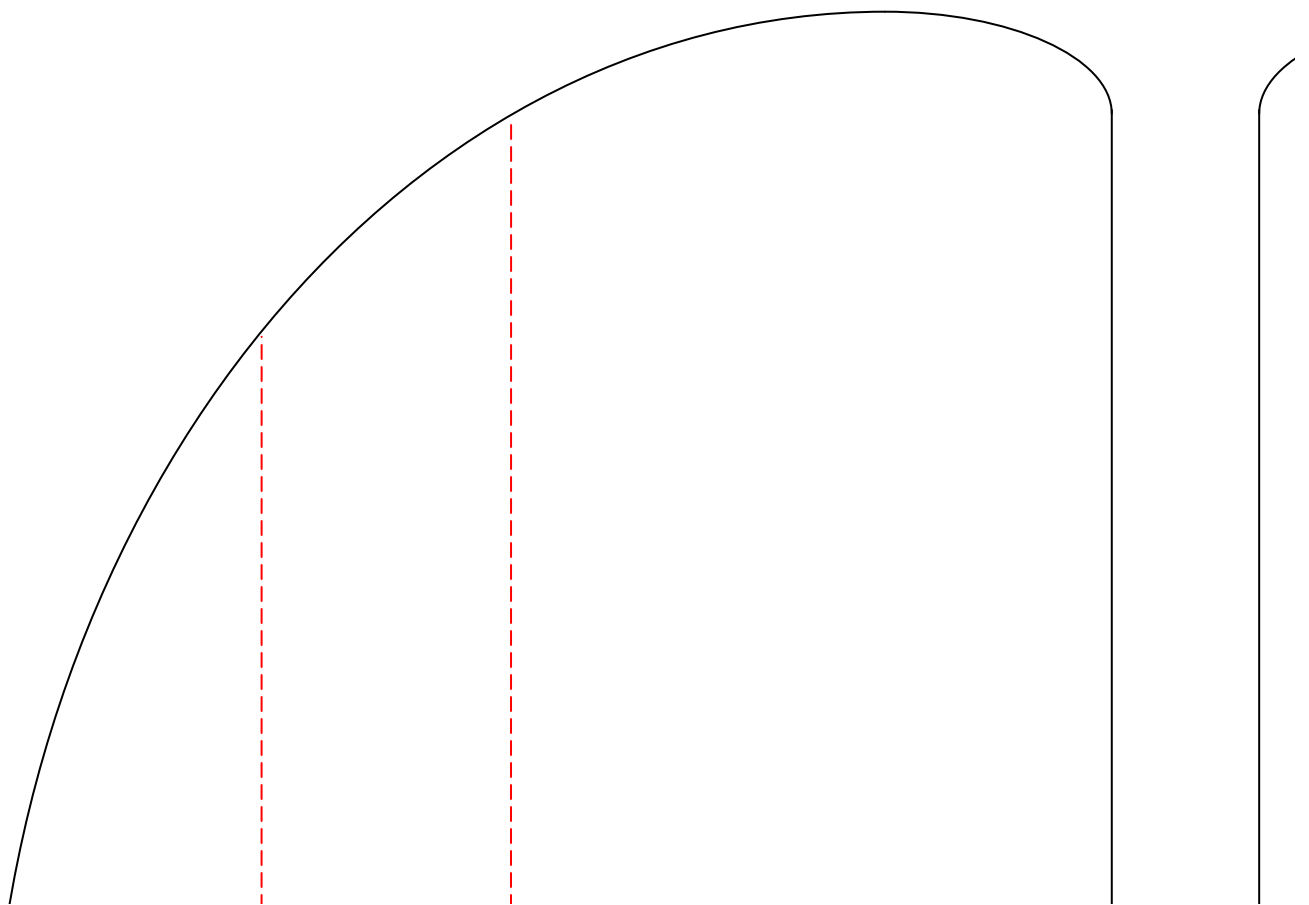

15 CENTER SPAR
1 FOAM BOARD
AP EAZY - VERSION 0.2

STABILIZER

1.2

8 HO
1 FOAM
AP EAZ

14 OUTER
2 FOAM BOARD
AP EAZY - VERSH

RIZONTAL STABILIZER
BOARD
TY - VERSION 0.2

45° SINGLE BEVEL

WING SPAR
ON 0.2

14 OUTER V
2 FOAM BOARD
AP EAZY - VERSIO

VING SPAR

N 02

free of charge. Copies allowed for personal use only. Not for commercial use.

AP Eazy - VERSION 0.2

Design & Drawing by: Tony Roehling

BETA

(2018-03-24)

in 
cm 

CHOOSE A SERVO SHAPE OR CREATE YOUR OWN!

GLUE PART 14 HERE

SHAPE
FOR
HXT-500
SERVO

45° DOUBLE BEVEL

45° SINGLE BEVEL

GLUE PART 14 HERE

HAPE
FOR
T-500
ERVO