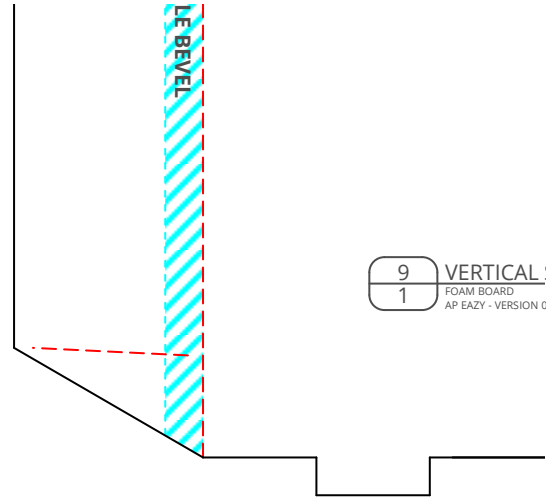

G2 THROW GAUGE
FOAM BOARD
1 AP EAZY - VERSION 0.2

6 LEFT WINDOW
1 FOAM BOARD
AP EAZY - VERSION 0.2

4 UPPER WINDOW
1 FOAM BOARD
AP EAZY - VERSION 0.2

GLUE PART 2 HERE

GLUE PART 2 HERE

10 POWER POD NACELLE

45° SING

B

7 CANOPY MOUNT PIN
1 BBQ SKEWER
AP EAZY - VERSION 0.2

11 POWER POD MOUNT PIN
4 BBQ SKEWER
AP EAZY - VERSION 0.2

16 CONTROL HORN
4 PLASTIC CARD
AP EAZY - VERSION 0.2

1 FOAM BOARD
AP EAZY - VERSION 0.2

9 VERTICAL:
1 FOAM BOARD
AP EAZY - VERSION 0.2

15 CENTER SPAR
1 FOAM BOARD
AP EAZY - VERSION 0.2

STABILIZER

1.2

8 HO
1 FOAM
AP EAZ

14 OUTER
2 FOAM BOARD
AP EAZY - VERSH

RIZONTAL STABILIZER
BOARD
TY - VERSION 0.2

45° SINGLE BEVEL

WING SPAR
ON 0.2