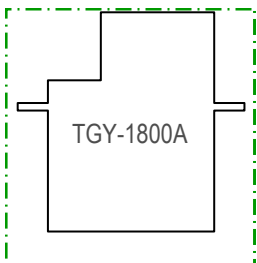

CHOOSE A SERVO SHAPE OR CREATE YOUR OWN!