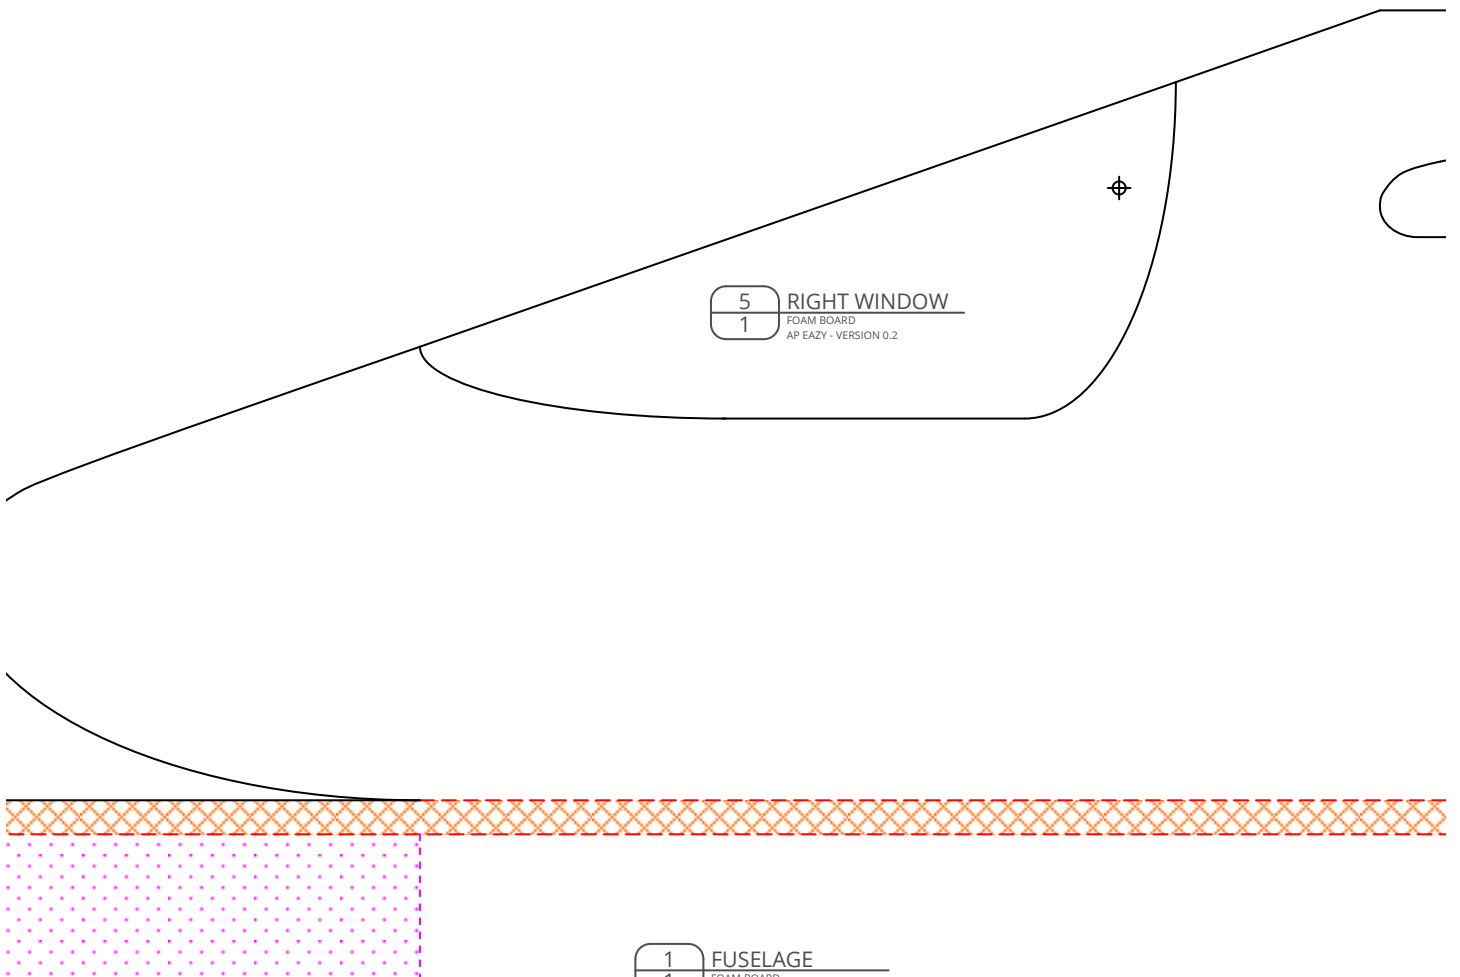

PART NR.	DESCRIPTION	QUANTITY	MATERIAL	SHEET
G1	90° TRIANGLE	1	FOAM BOARD	1
G2	THROW GAUGE	1	FOAM BOARD	1
1	FUSELAGE	1	FOAM BOARD	1
2	CANOPY MOUNT SUPPORT	2	FOAM BOARD	1
3	REAR SHEETING	1	FOAM BOARD	1
4	UPPER WINDOW	1	FOAM BOARD	1
5	RIGHT WINDOW	1	FOAM BOARD	1
6	LEFT WINDOW	1	FOAM BOARD	1
7	CANOPY MOUNT PIN	1	BBQ SKEWER	1
8	HORIZONTAL STABILIZER	1	FOAM BOARD	1
9	VERTICAL STABILIZER	1	FOAM BOARD	1
10	POWER POD NACELLE	1	FOAM BOARD	1
11	POWER POD MOUNT PIN	2	BBQ SKEWER	1
12	RIGHT WING	1	FOAM BOARD	2
13	LEFT WING	1	FOAM BOARD	2
14	OUTER SPAR	2	FOAM BOARD	1
15	CENTER SPAR	1	FOAM BOARD	1
16	CONTROL HORN	4	PLASTIC CARD	1
FT1	FT MINI POWER POD	1	FOAM BOARD	1
FT2	FT MINI FIREWALL	1	FOAM BOARD	1
	OTHER MATERIALS			
	STEEL WIRE (Ø 1mm) FOR THE LINKAGE RODS			
	VELCRO TO MOUNT THE BATTERY, ESC, ...			

Build the Eazy in the order of the part numbers!

Please insert the FT Mini Power Pod with the open side facing downwards into the Power Pod Nacelle so that the ESC can enter the fuselage.

AP Eazy - VERSION 0.2

Design & Drawing by: Tony Roehling

BETA

(2018-03-24)

CANOPY MOUNT SUPPORT
FOAM BOARD
AP EAZY - VERSION 0.2

2 CANOPY MOUNT SUPPORT
2 FOAM BOARD
2 AP EAZY - VERSION 0.2

G1 90° TRIANGLE
FOAM BOARD
1 AP EAZY - VERSION 0.2