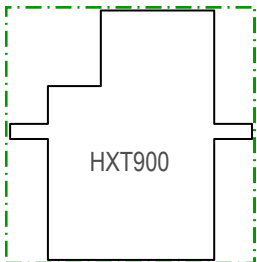

CHOOSE A SERVO SHAPE OR CREATE YOUR OWN!