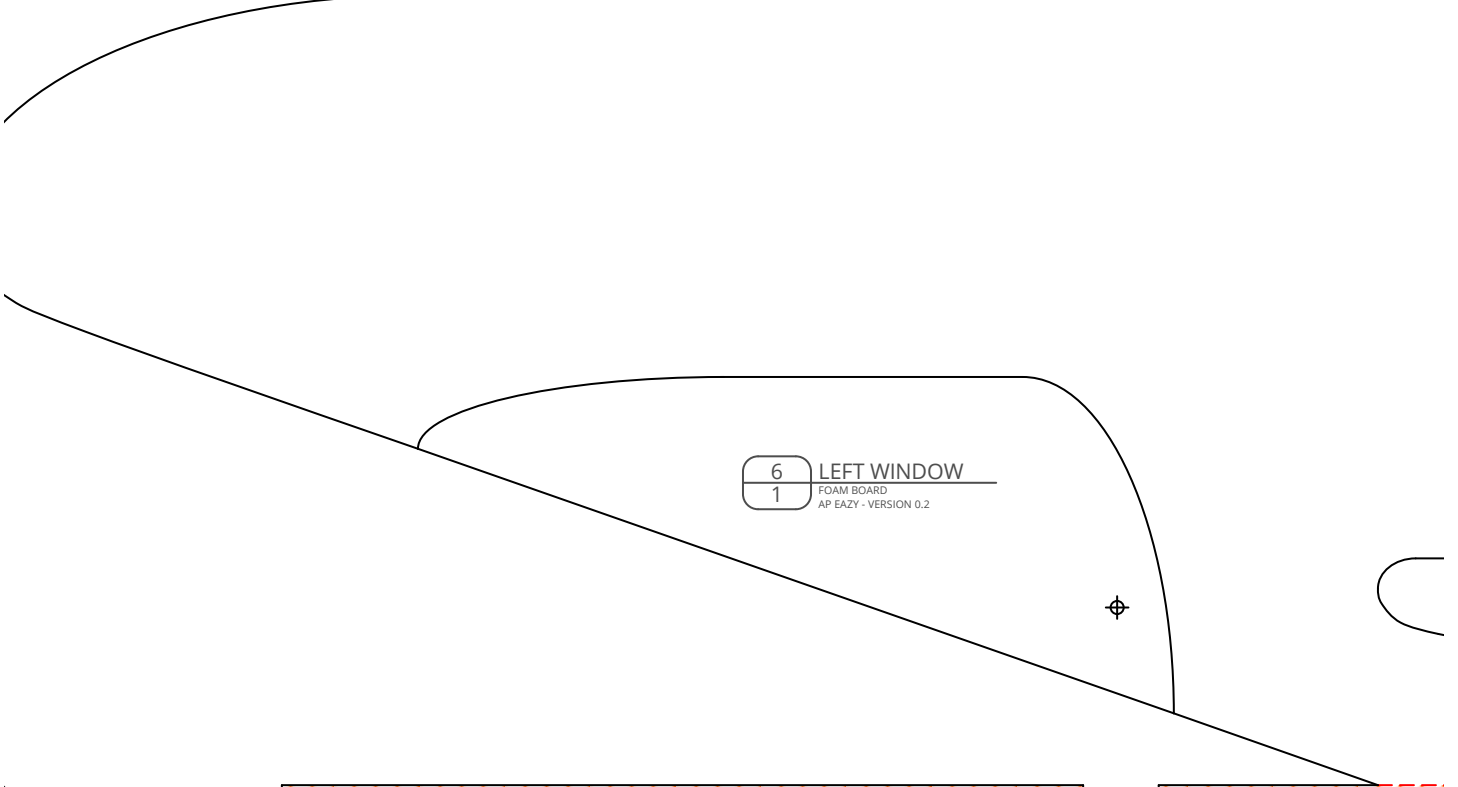

6 LEFT WINDOW
1 FOAM BOARD
AP EAZY - VERSION 0.2