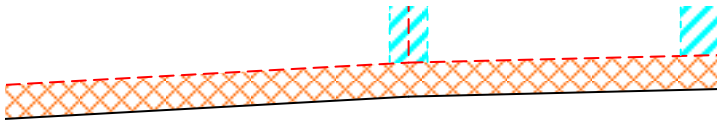

7 CANOPY MOUNT PIN
1 BBQ SKEWER
AP EAZY - VERSION 0.2

11 POWER POD MOUNT PIN
4 BBQ SKEWER
AP EAZY - VERSION 0.2

16 CONTROL HORN
4 PLASTIC CARD
AP EAZY - VERSION 0.2