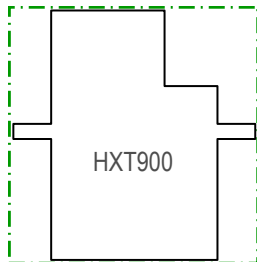

CHOOSE A SERVO SHAPE OR CREATE YOUR OWN!