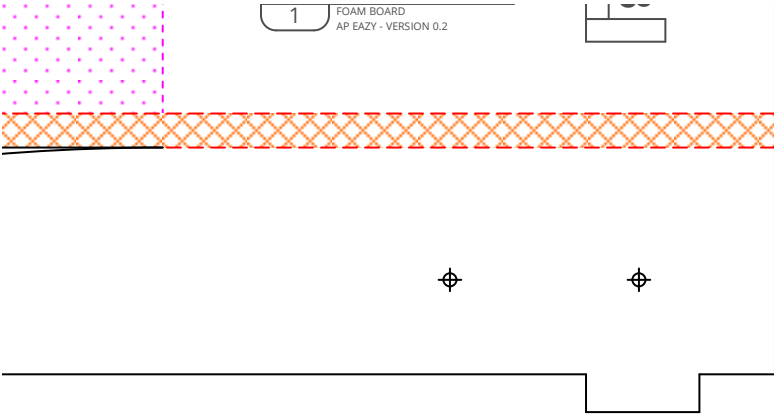

G2 THROW GAUGE
FOAM BOARD
1 AP EAZY - VERSION 0.2

6 LEFT WINDOW
1 FOAM BOARD
AP EAZY - VERSION 0.2

4 UPPER WINDOW
1 FOAM BOARD
AP EAZY - VERSION 0.2

GLUE PART 2 HERE

GLUE PART 2 HERE

10 POWER POD NACELLE

45° SING

B

7 CANOPY MOUNT PIN
1 BBQ SKEWER
AP EAZY - VERSION 0.2

11 POWER POD MOUNT PIN
4 BBQ SKEWER
AP EAZY - VERSION 0.2

16 CONTROL HORN
4 PLASTIC CARD
AP EAZY - VERSION 0.2

1 FOAM BOARD
AP EAZY - VERSION 0.2

9 VERTICAL:
1 FOAM BOARD
AP EAZY - VERSION 0.2

15 CENTER SPAR
1 FOAM BOARD
AP EAZY - VERSION 0.2

STABILIZER

1.2

8 HO
1 FOAM
AP EAZ

14 OUTER
2 FOAM BOARD
AP EAZY - VERSH

RIZONTAL STABILIZER
BOARD
TY - VERSION 0.2

45° SINGLE BEVEL

WING SPAR
ON 0.2