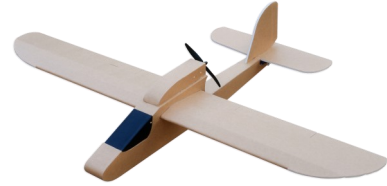

airc-pirates.com

AP Eazy

Version 0.2 (2018-03-24)

Design & Drawing by: Tony Roehling

BETA

SPECS

WINGSPAN: 1000 mm | 39.37 in
CG: 44 mm | 1.73 in
LENGTH: 680 mm | 26.77 in
DRY WEIGHT: 232 g | 8.18 oz
ALL UP WEIGHT: 335 g | 11.82 oz (with 3s 1250 mAh)
EXPO: 30 %
CHANNELS: 4 (THR | AIL | ELV | RUD)

ELECTRONICS

MOTOR: 2300 kv (1806 or 2204)
PROPELLER: 5x3 - 5x5
ESC: 12 A
SERVOS: 4 x 5 g
BATTERY: 1250 mAh 3s

DRAWING KEY

... is based on the Flite Test Drawing Key by Dan Sponholz

FOLD TYPES

LINE TYPE/COLOR

SYMBOLS

PART NUMBER

QUANTITY

DOWEL HOLE

CENTER OF GRAVITY (CG)

BETA

AP Eazy PARTS LIST

Version 0.2 (2018-03-24)

Build the Eazy in the order of the part numbers!

Please insert the FT Mini Power Pod with the open side facing downwards into the Power Pod Nacelle so that the ESC can enter the fuselage.

AP Eazy - VERSION 0.2