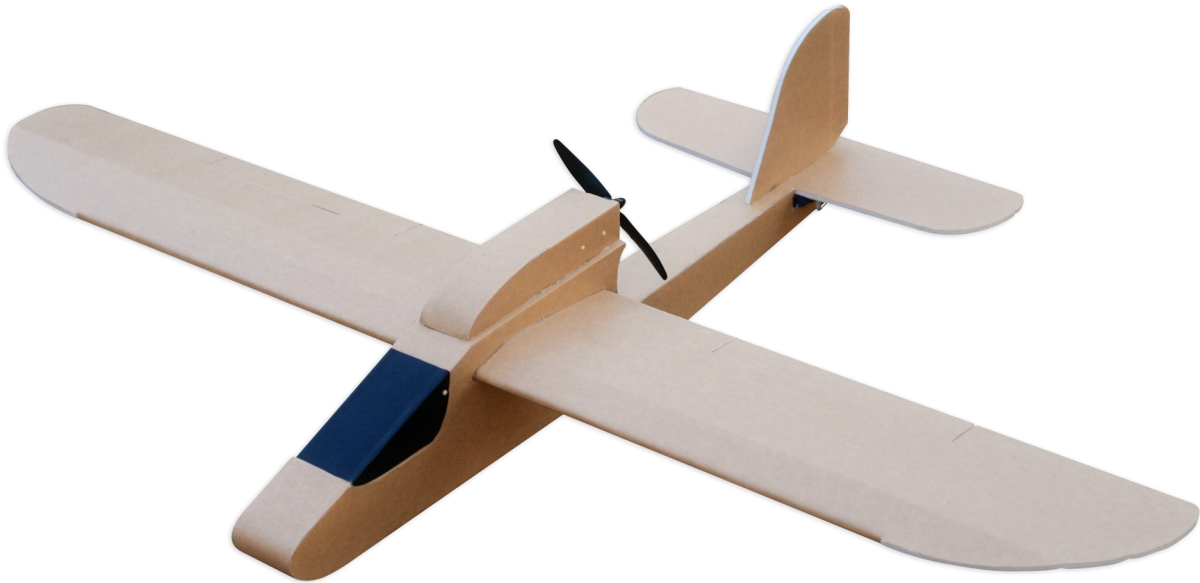

airc-pirates.com

AP Eazy

Version 0.2 (2018-03-24)

Design & Drawing by: Tony Roehling

BETA

SPECS

WINGSPAN: 1000 mm | 39.37 in
CG: 44 mm | 1.73 in
LENGTH: 680 mm | 26.77 in
DRY WEIGHT: 232 g | 8.18 oz
ALL UP WEIGHT: 335 g | 11.82 oz (with 3s 1250 mAh)
EXPO: 30 %
CHANNELS: 4 (THR | AIL | ELV | RUD)

ELECTRONICS

MOTOR: 2300 kv (1806 or 2204)
PROPELLER: 5x3 - 5x5
ESC: 12 A
SERVOS: 4 x 5 g
BATTERY: 1250 mAh 3s

DRAWING KEY

... is based on the Flite Test Drawing Key by Dan Sponholz

FOLD TYPES

LINE TYPE/COLOR

SYMBOLS

PART NUMBER

QUANTITY

DOWEL HOLE

CENTER OF GRAVITY (CG)

BETA

AP Eazy PARTS LIST

Version 0.2 (2018-03-24)

Build the Eazy in the order of the part numbers!

Please insert the FT Mini Power Pod with the open side facing downwards into the Power Pod Nacelle so that the ESC can enter the fuselage.

AP Eazy - VERSION 0.2