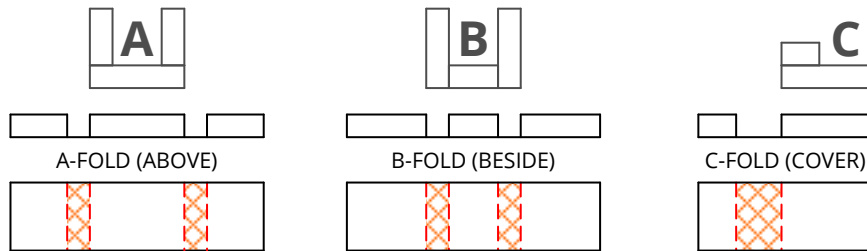

DRAWING KEY

... is based on the Flite Test Drawing Key by Dan Sponholz

FOLD TYPES