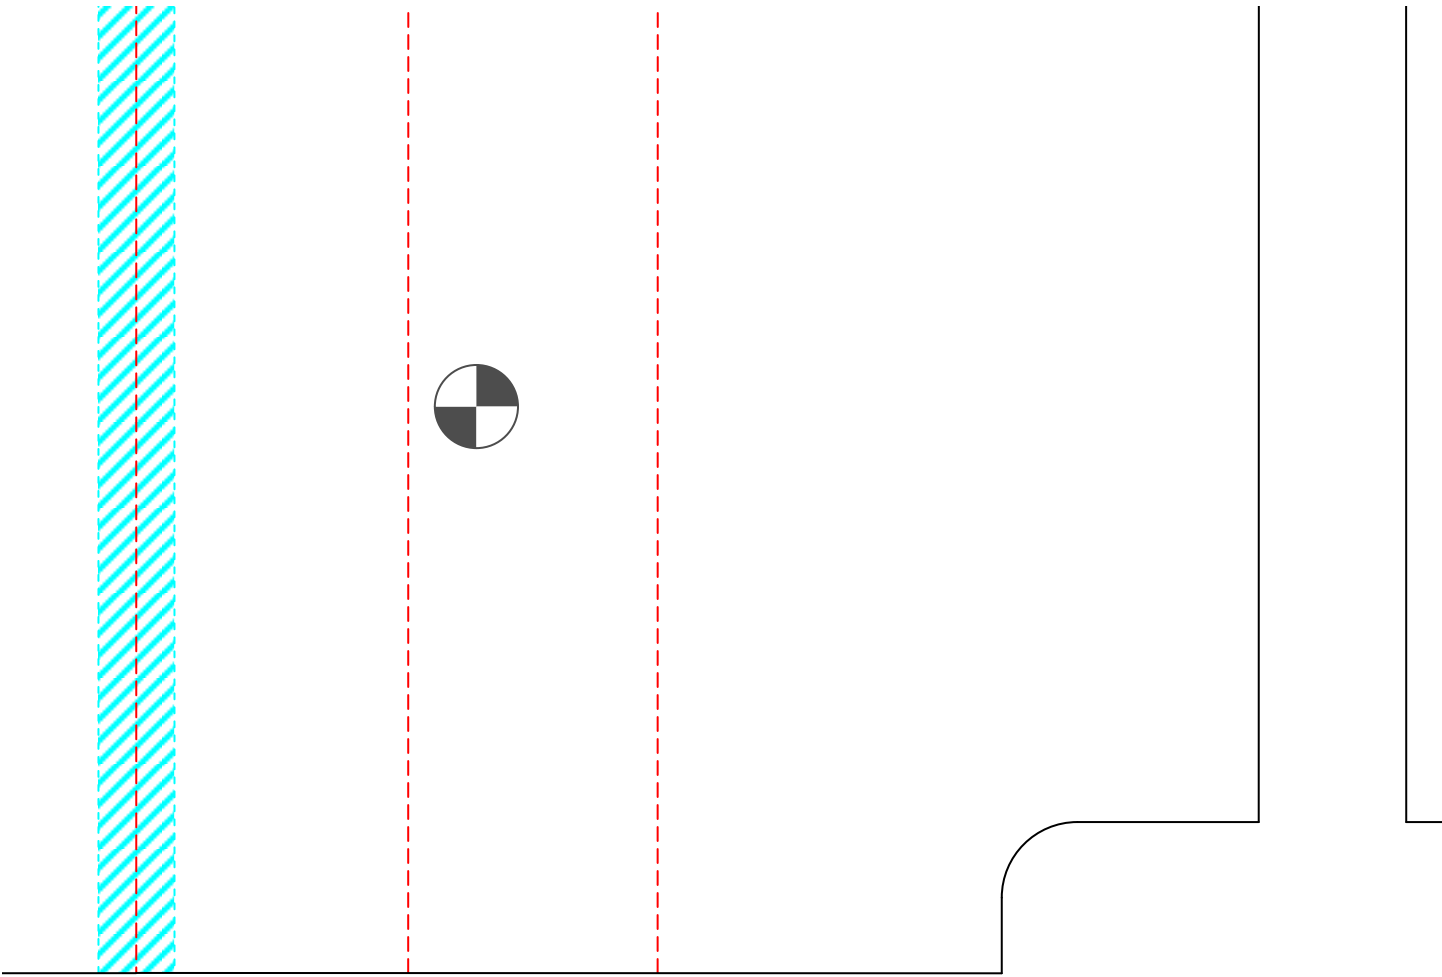

in 
cm 

CHOOSE A SERVO SHAPE OR CREATE YOUR OWN!

GLUE PART 14 HERE

SHAPE
FOR
HXT-500
SERVO

45° DOUBLE BEVEL

45° SINGLE BEVEL

GLUE PART 14 HERE

HAPE
FOR
T-500
ERVO

13 LEFT WING
1 FOAM BOARD
AP EAZY - VERSION 0.2

GLUE PART 15 HERE

airc-pirates.com

GLUE PART 15 HERE

12 RIGHT WING
1 FOAM BOARD
AP EAZY - VERSION 0.2

free of charge. Copies allowed for personal use only. Not for commercial use.