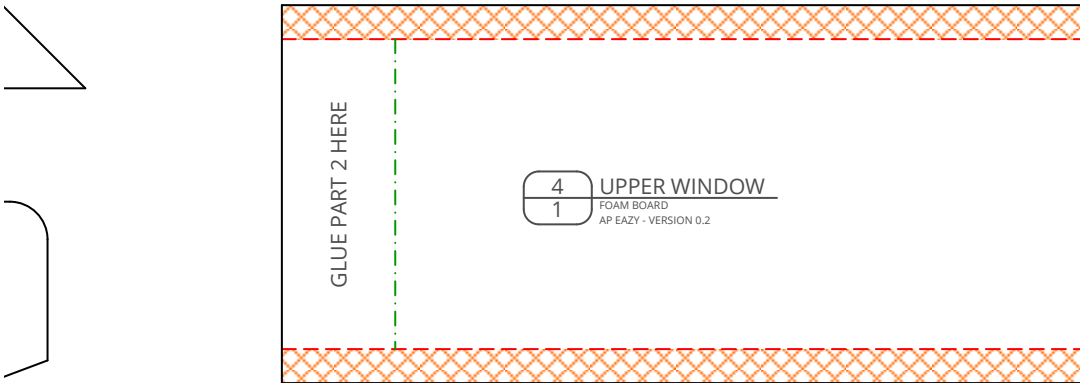

4 UPPER WINDOW
1 FOAM BOARD
AP EAZY - VERSION 0.2

GLUE PART 2 HERE