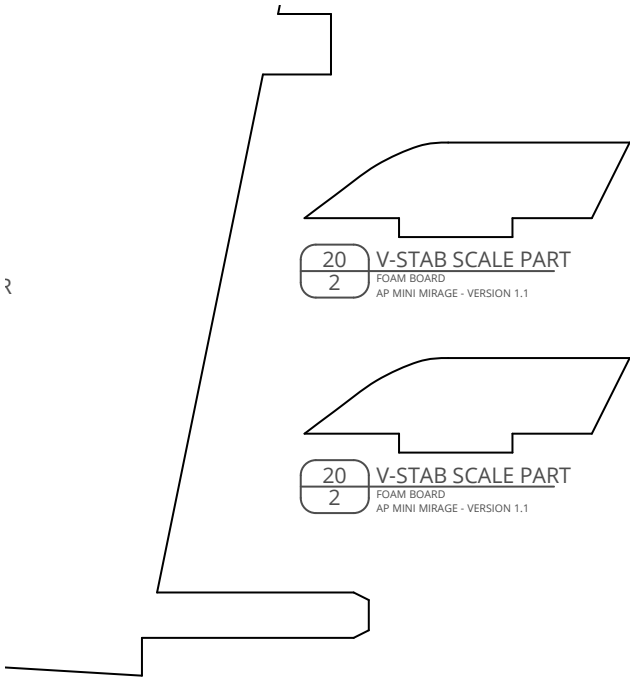

GLUE PART 14 HERE!

NT PIN

IN

PART 22 HERE!

23 CANOPY  
1 FOAM BOARD  
AP MINI MIRAGE - VERSION 1.1

[airc-pirates.com](http://airc-pirates.com)

A callout box for the foam board material. It features a 'C' symbol above a small cross-section diagram of the foam board. Below the diagram is a red cross-hatched pattern. At the bottom of the box, there is a table with the following information:

22	FRONT CANOPY MOUNT
1	FOAM BOARD
	AP MINI MIRAGE - VERSION 1.1

G3 90° TRIANGLE  
1 FOAM BOARD  
AP MINI MIRAGE - VERSION 1.1

19 VERTICAL STABILIZER  
1 FOAM BOARD  
AP MINI MIRAGE - VERSION 1.1

vided free of charge. Copies allowed for personal use only. Not for commercial use.