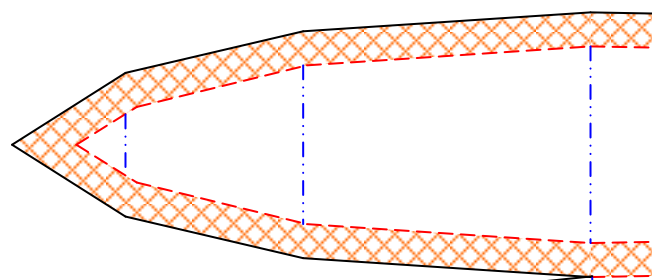

AP Mini Mirage

Design & Drawing by: Tony Roehling

OPTIONAL FUEL TANKS