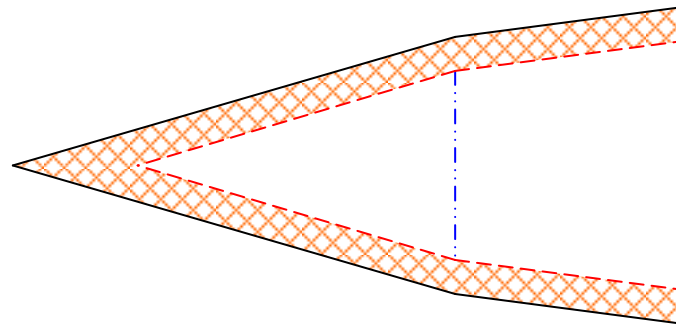

FOAM BOARD  
AP MINI MIRAGE - VERSION 1.1

OPTIONAL:  
MOUNTING HOLES  
FOR FUEL TANKS!

2 RIGHT WING  
1 FOAM BOARD  
AP MINI MIRAGE - VERSION 1.1

[airc-pirates.com](http://airc-pirates.com)

GLUE THE WING PARTS TOGETHER HERE!

(at t

GLUE THE WING PARTS TOGETHER HERE!

---

G1  
1 ELEVON NEUTRAL GAUGE  
FOAM BOARD  
AP MINI MIRAGE - VERSION 1.1

4 mm up  
(at the inner edges near the fuselage)

G2  
1 THROW GAUGE  
FOAM BOARD  
AP MINI MIRAGE - VERSION 1.1