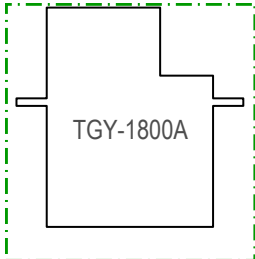

# - VERSION 1.1 (2017-12-23)

in

cm

CHOOSE A SERVO SHAPE OR CREATE YOUR OWN!

OPTIONAL:  
MOUNTING HOLES  
FOR FUEL TANKS!

1 LEFT WING  
FOAM BOARD  
1 AP MINI MIRAGE - VERSION 1.1

1

1