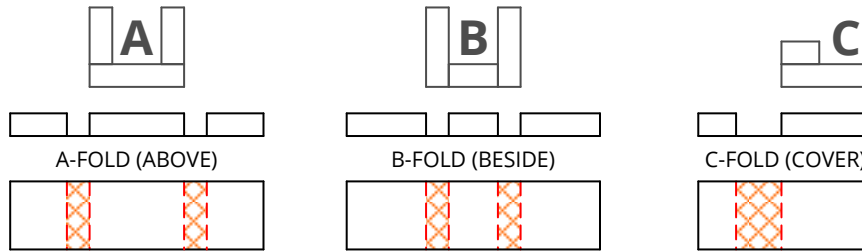

DRAWING KEY

... is based on the Flite Test Drawing Key by Dan Sponholz

FOLD TYPES