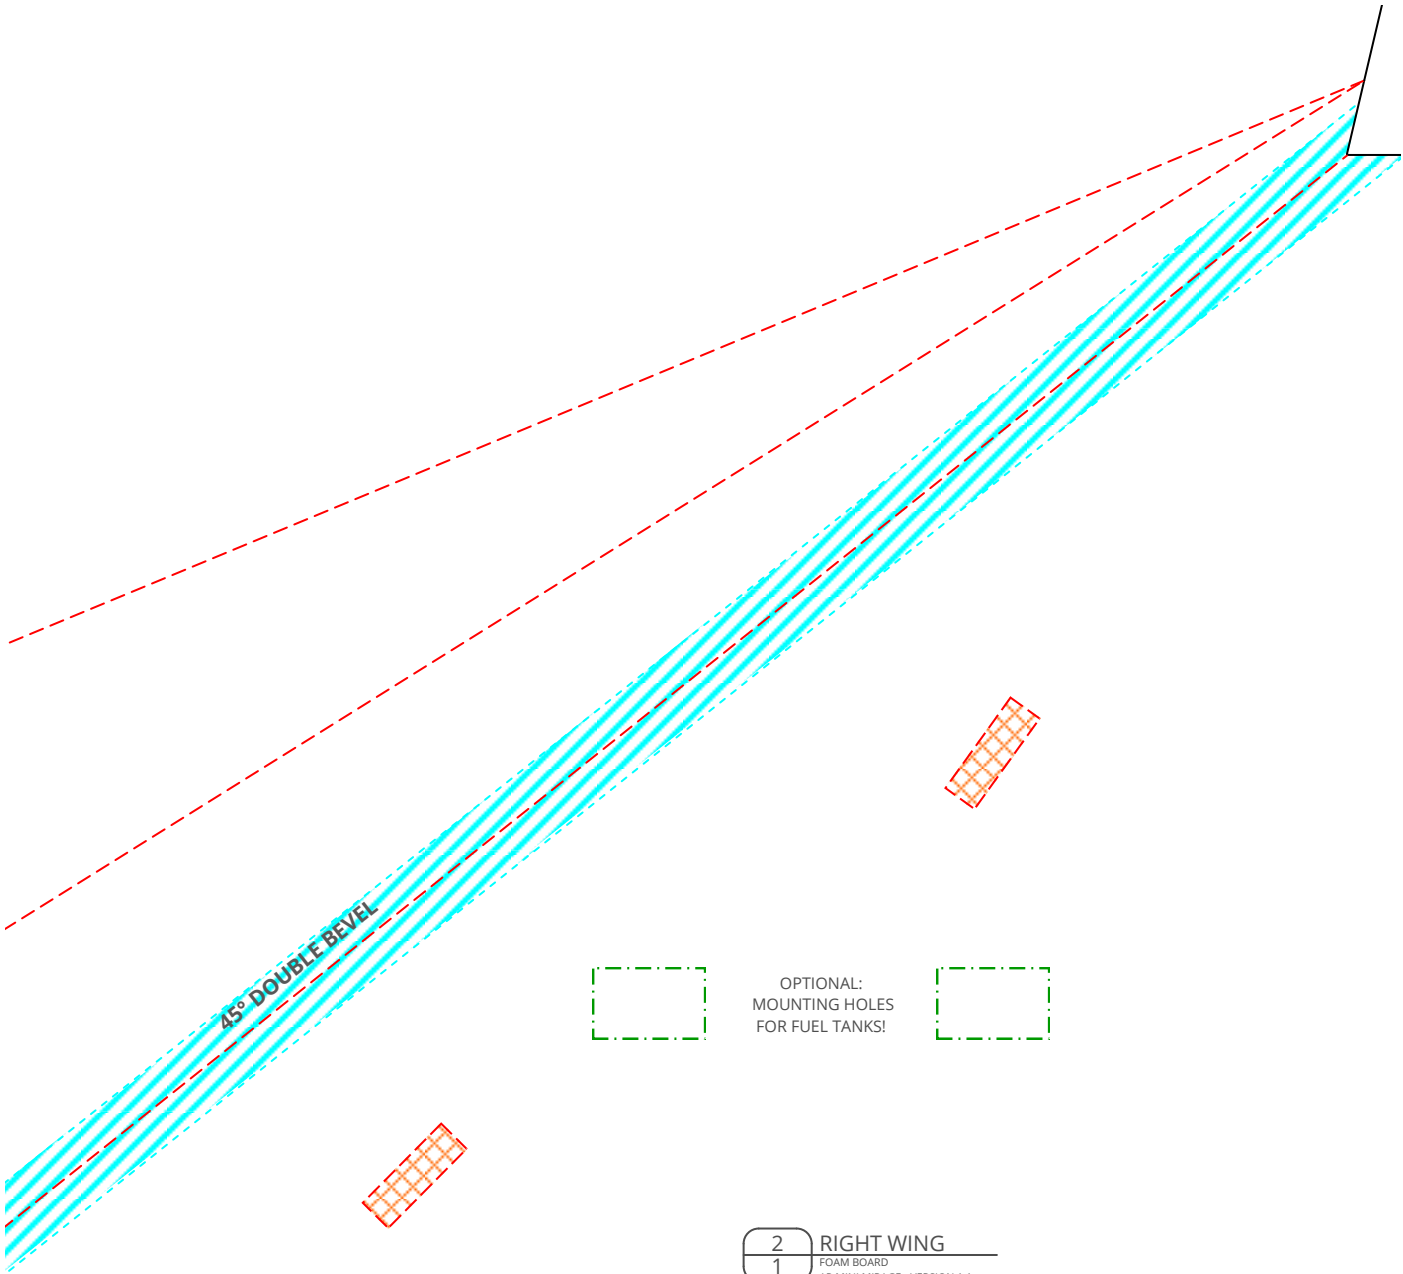

OPTIONAL:
MOUNTING HOLES
FOR FUEL TANKS!

2 RIGHT WING
1 FOAM BOARD
AP MINI MIRAGE - VERSION 1.1