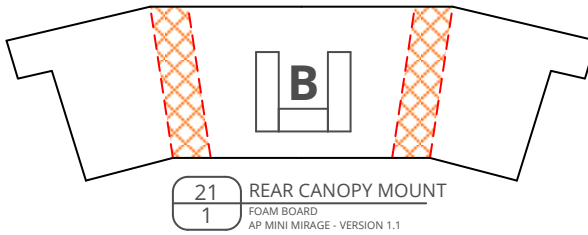

GLUE PART 14 HERE!

NT PIN

IN

PART 22 HERE!

23 CANOPY  
1 FOAM BOARD  
AP MINI MIRAGE - VERSION 1.1

[airc-pirates.com](http://airc-pirates.com)

A callout box for the foam board material. It features a 'C' symbol above a small cross-section diagram of the foam board. Below the diagram is a red cross-hatched pattern. At the bottom of the box, there is a table with the following information: