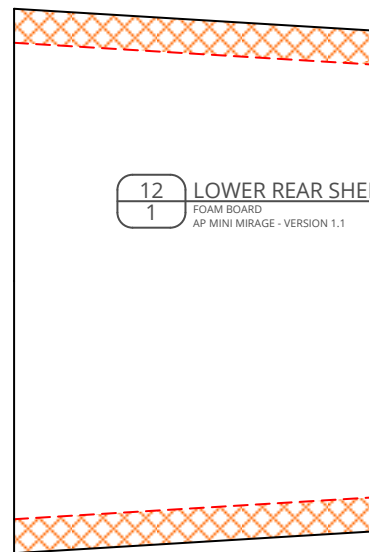

# - VERSION 1.1 (2017-12-23)

10  
1

RIGHT SIDEWALL  
FOAM BOARD  
AP MINI MIRAGE - VERSION 1.1

in   
cm 

11 AIR INTAKE SCALE PART  
2 FOAM BOARD  
AP MINI MIRAGE - VERSION 1.1

11 AIR INTAKE SCALE PART  
2 FOAM BOARD  
AP MINI MIRAGE - VERSION 1.1