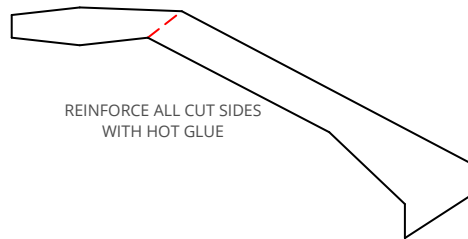

9 LEFT SIDEWALL
1 FOAM BOARD
AP MINI MIRAGE - VERSION 1.1

18 TOP SHEETING
1 FOAM BOARD
AP MINI MIRAGE - VERSION 1.1

24 FUEL HOSE
1 FOAM BOARD
AP MINI MIRAGE - VERSION 1.1