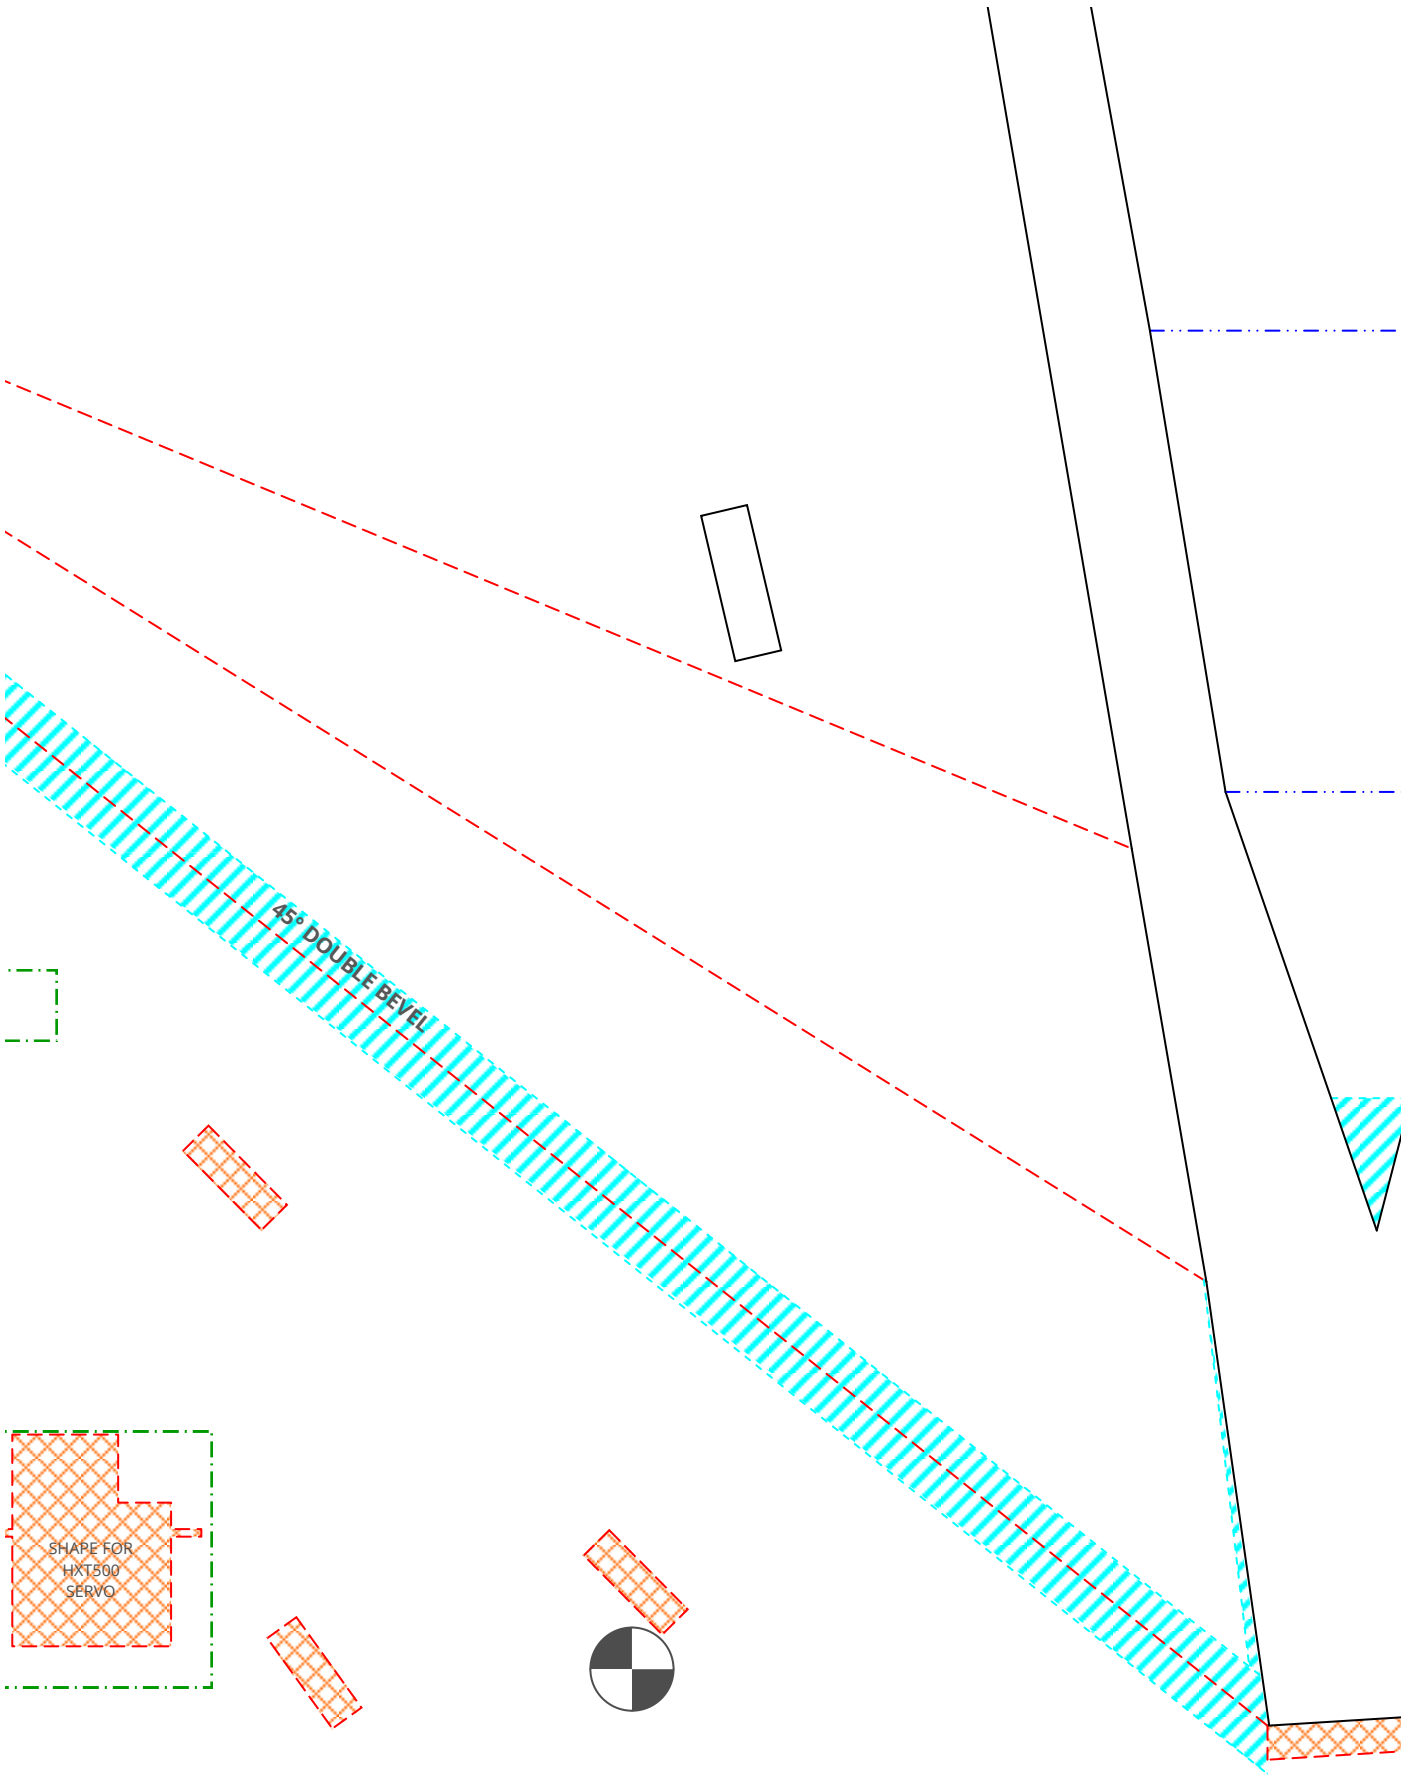

# - VERSION 1.1 (2017-12-23)

in

cm

CHOOSE A SERVO SHAPE OR CREATE YOUR OWN!

OPTIONAL:  
MOUNTING HOLES  
FOR FUEL TANKS!

1 LEFT WING  
FOAM BOARD  
1 AP MINI MIRAGE - VERSION 1.1

1

1