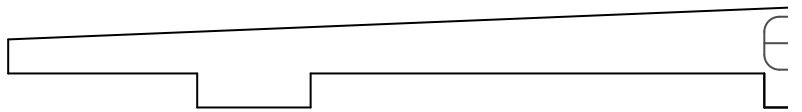

FOAM BOARD  
AP MINI MIRAGE - VERSION 1.1

OPTIONAL:  
MOUNTING HOLES  
FOR FUEL TANKS!

2 RIGHT WING  
1 FOAM BOARD  
AP MINI MIRAGE - VERSION 1.1

[airc-pirates.com](http://airc-pirates.com)

GLUE THE WING PARTS TOGETHER HERE!

(at t

GLUE THE WING PARTS TOGETHER HERE!

---

G1  
1 ELEVON NEUTRAL GAUGE  
FOAM BOARD  
AP MINI MIRAGE - VERSION 1.1

4 mm up  
(at the inner edges near the fuselage)

G2  
1 THROW GAUGE  
FOAM BOARD  
AP MINI MIRAGE - VERSION 1.1