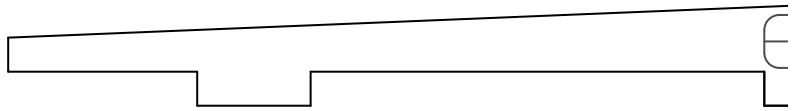

FOAM BOARD  
AP MINI MIRAGE - VERSION 1.1

OPTIONAL:  
MOUNTING HOLES  
FOR FUEL TANKS!

2 RIGHT WING  
1 FOAM BOARD  
AP MINI MIRAGE - VERSION 1.1

[airc-pirates.com](http://airc-pirates.com)

GLUE THE WING PARTS TOGETHER HERE!

(at t

GLUE THE WING PARTS TOGETHER HERE!

---

G1  
1 ELEVON NEUTRAL GAUGE  
FOAM BOARD  
AP MINI MIRAGE - VERSION 1.1

4 mm up  
(at the inner edges near the fuselage)

G2  
1 THROW GAUGE  
FOAM BOARD  
AP MINI MIRAGE - VERSION 1.1