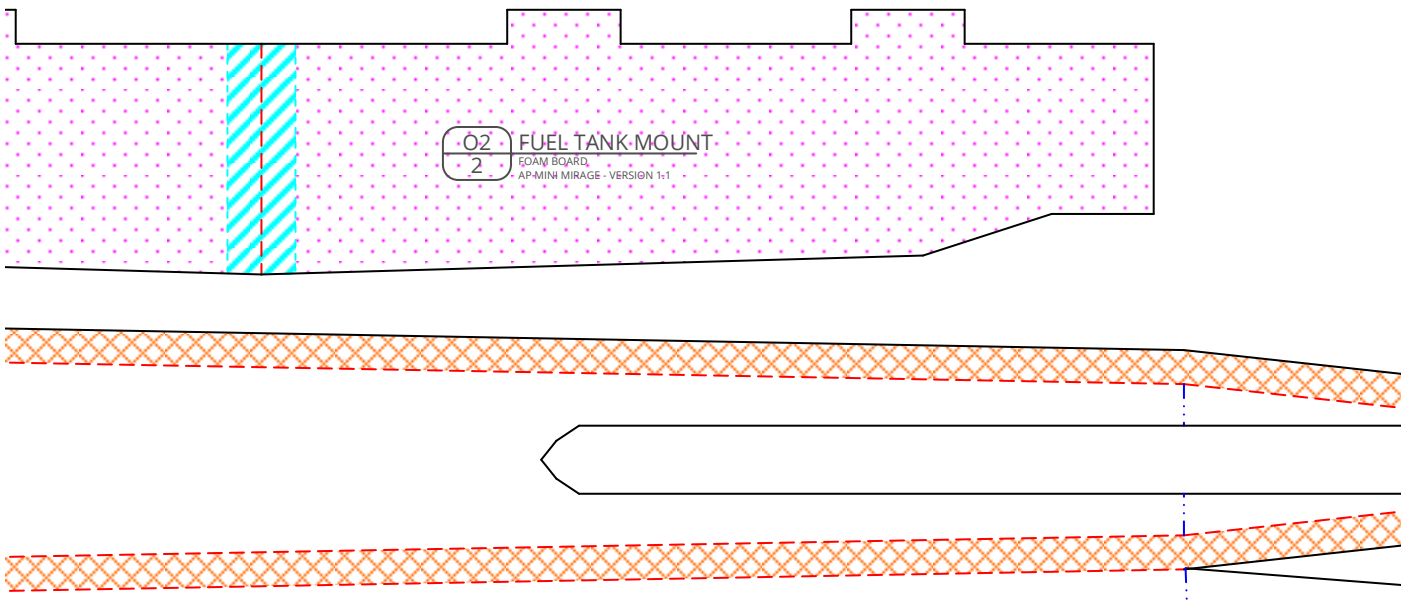

- VERSION 1.1 (2017-12-23)