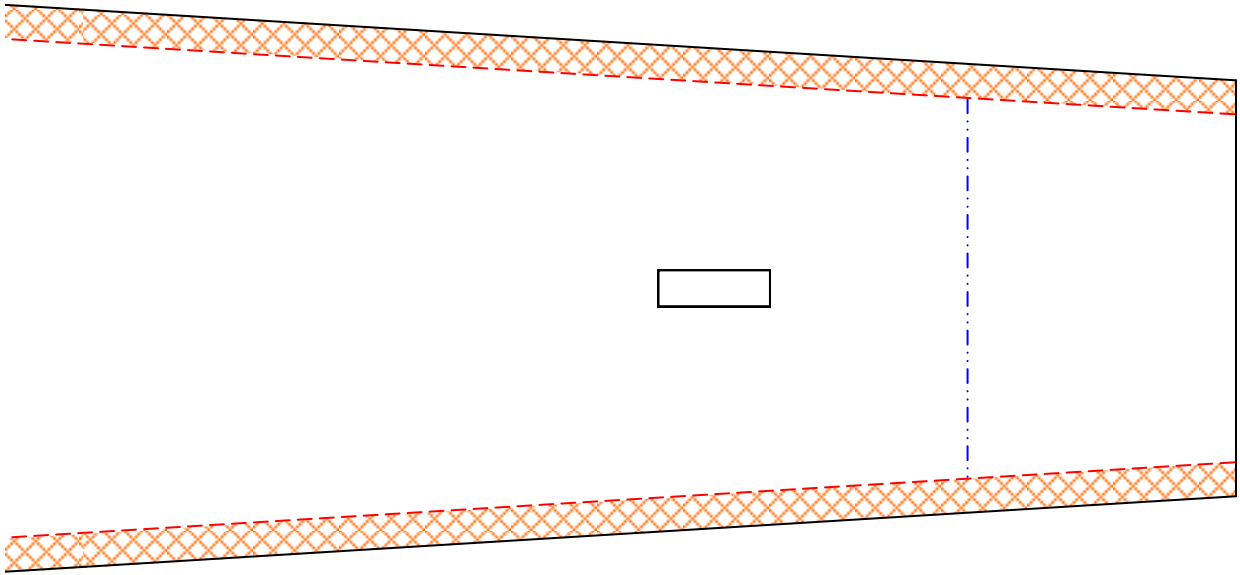

GLUE PART 14 HERE!

NT PIN

IN

PART 22 HERE!

23 CANOPY  
1 FOAM BOARD  
AP MINI MIRAGE - VERSION 1.1

[airc-pirates.com](http://airc-pirates.com)

A callout box for the foam board material. It features a 'C' symbol above a small cross-section diagram of the foam board. Below the diagram is a red cross-hatched pattern. At the bottom of the box, there is a table with the following information: