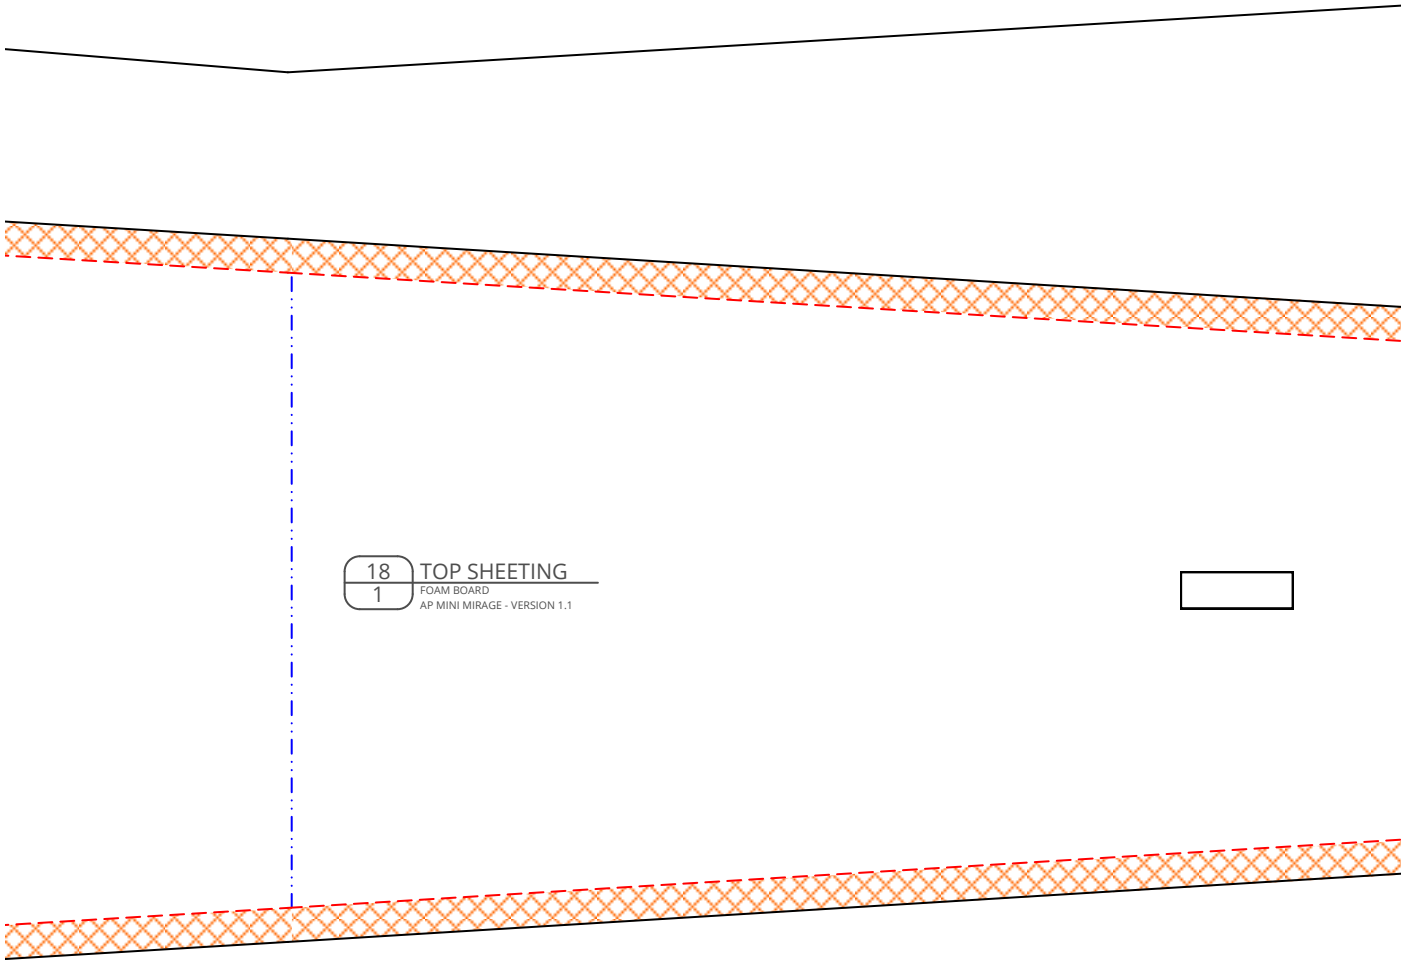

9 LEFT SIDEWALL
1 FOAM BOARD
AP MINI MIRAGE - VERSION 1.1

18 TOP SHEETING
1 FOAM BOARD
AP MINI MIRAGE - VERSION 1.1