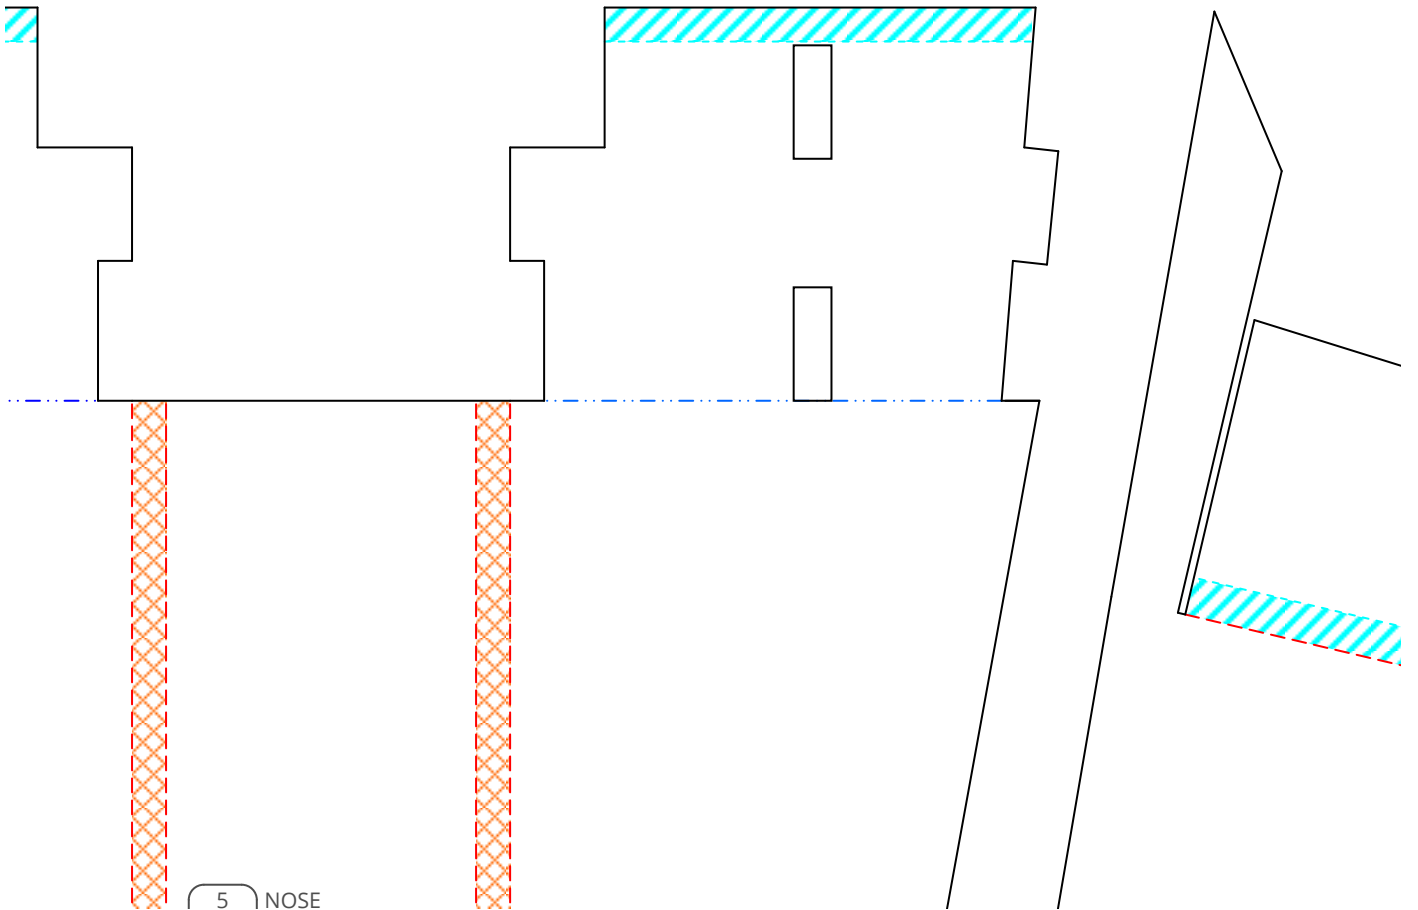

# - VERSION 1.1 (2017-12-23)

in

cm

CHOOSE A SERVO SHAPE OR CREATE YOUR OWN!

OPTIONAL:  
MOUNTING HOLES  
FOR FUEL TANKS!

1 LEFT WING  
FOAM BOARD  
1 AP MINI MIRAGE - VERSION 1.1

1

1