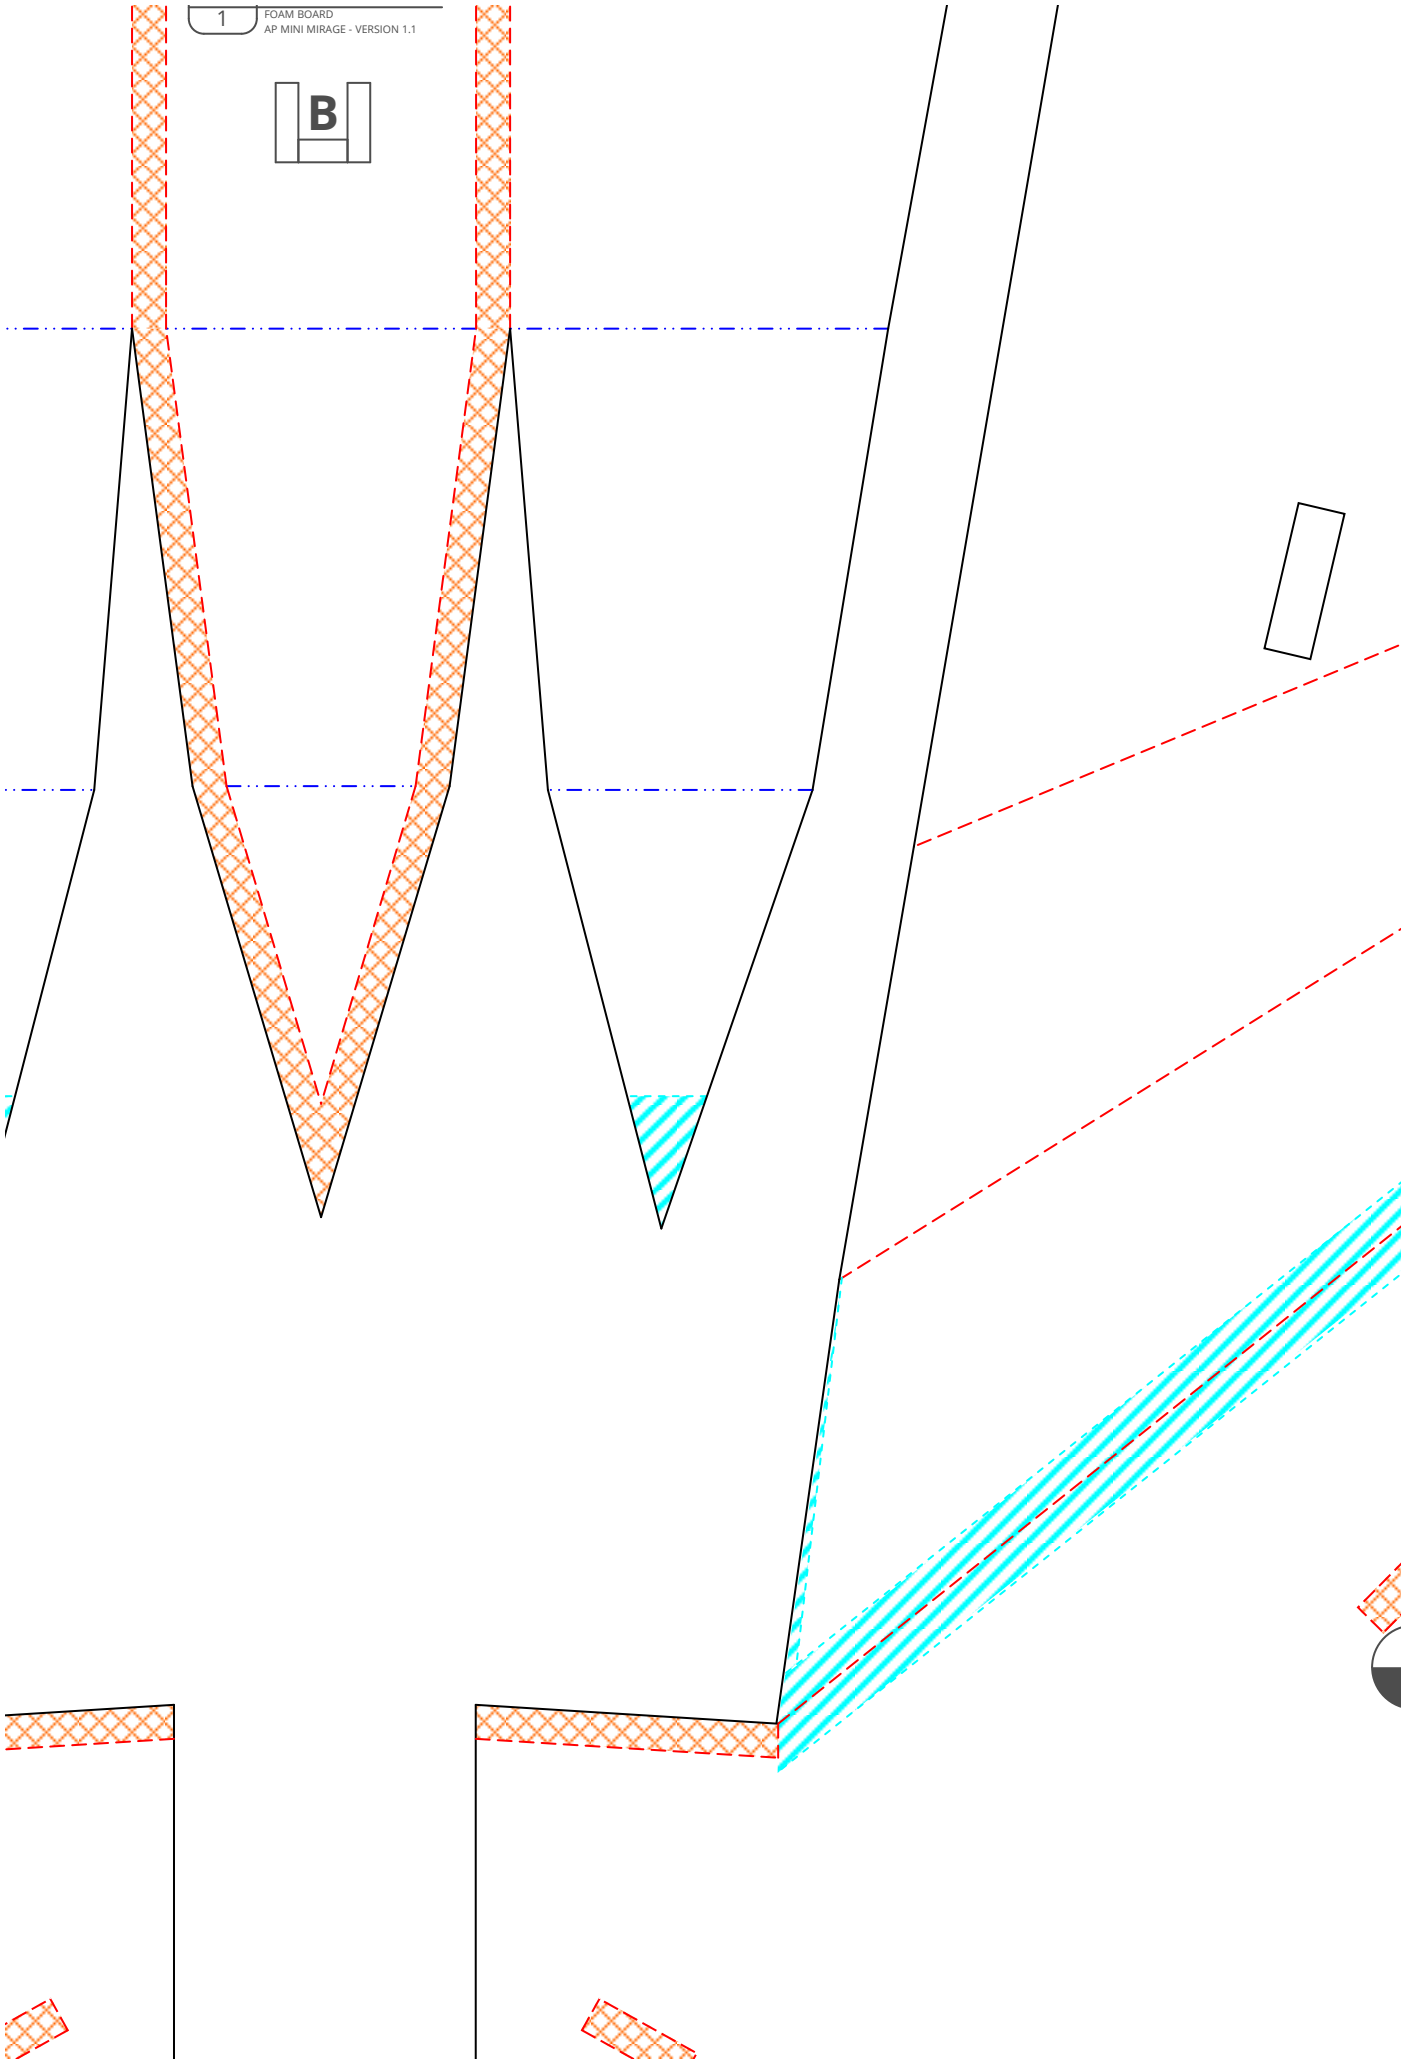

1

FOAM BOARD
AP MINI MIRAGE - VERSION 1.1