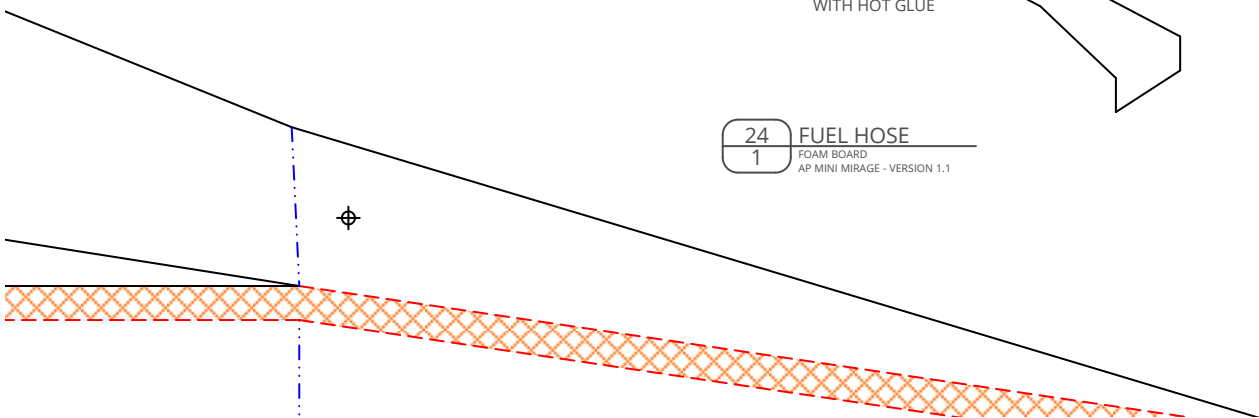

GLUE PART 14 HERE!

NT PIN

IN

PART 22 HERE!

23 CANOPY  
1 FOAM BOARD  
AP MINI MIRAGE - VERSION 1.1

[airc-pirates.com](http://airc-pirates.com)

A callout box for the foam board material. It features a 'C' symbol above a small cross-section diagram of the foam board. Below the diagram is a red cross-hatched pattern. At the bottom of the box, there is a table with the following information: