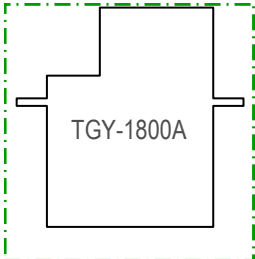

# - VERSION 1.1 (2017-12-23)

in

cm

CHOOSE A SERVO SHAPE OR CREATE YOUR OWN!

OPTIONAL:  
MOUNTING HOLES  
FOR FUEL TANKS!

1 LEFT WING  
FOAM BOARD  
1 AP MINI MIRAGE - VERSION 1.1

1

1