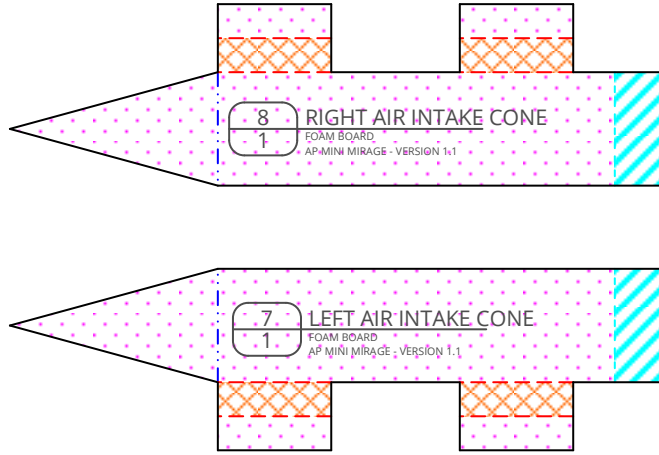

# - VERSION 1.1 (2017-12-23)

in

cm

CHOOSE A SERVO SHAPE OR CREATE YOUR OWN!

OPTIONAL:  
MOUNTING HOLES  
FOR FUEL TANKS!

1 LEFT WING  
FOAM BOARD  
1 AP MINI MIRAGE - VERSION 1.1

1

1

FOAM BOARD  
AP MINI MIRAGE - VERSION 1.1

OPTIONAL:  
MOUNTING HOLES  
FOR FUEL TANKS!

2 RIGHT WING  
1 FOAM BOARD  
AP MINI MIRAGE - VERSION 1.1

[airc-pirates.com](http://airc-pirates.com)

GLUE THE WING PARTS TOGETHER HERE!

(at t

GLUE THE WING PARTS TOGETHER HERE!

---

G1  
1 ELEVON NEUTRAL GAUGE  
FOAM BOARD  
AP MINI MIRAGE - VERSION 1.1

4 mm up  
(at the inner edges near the fuselage)

G2  
1 THROW GAUGE  
FOAM BOARD  
AP MINI MIRAGE - VERSION 1.1

10 mm in either direction  
(at the inner edges from neutral)

---

Copyright © 2017 Airc Pirates. Plans provided by Airc Pirates.

vided free of charge. Copies allowed for personal use only. Not for commercial use.