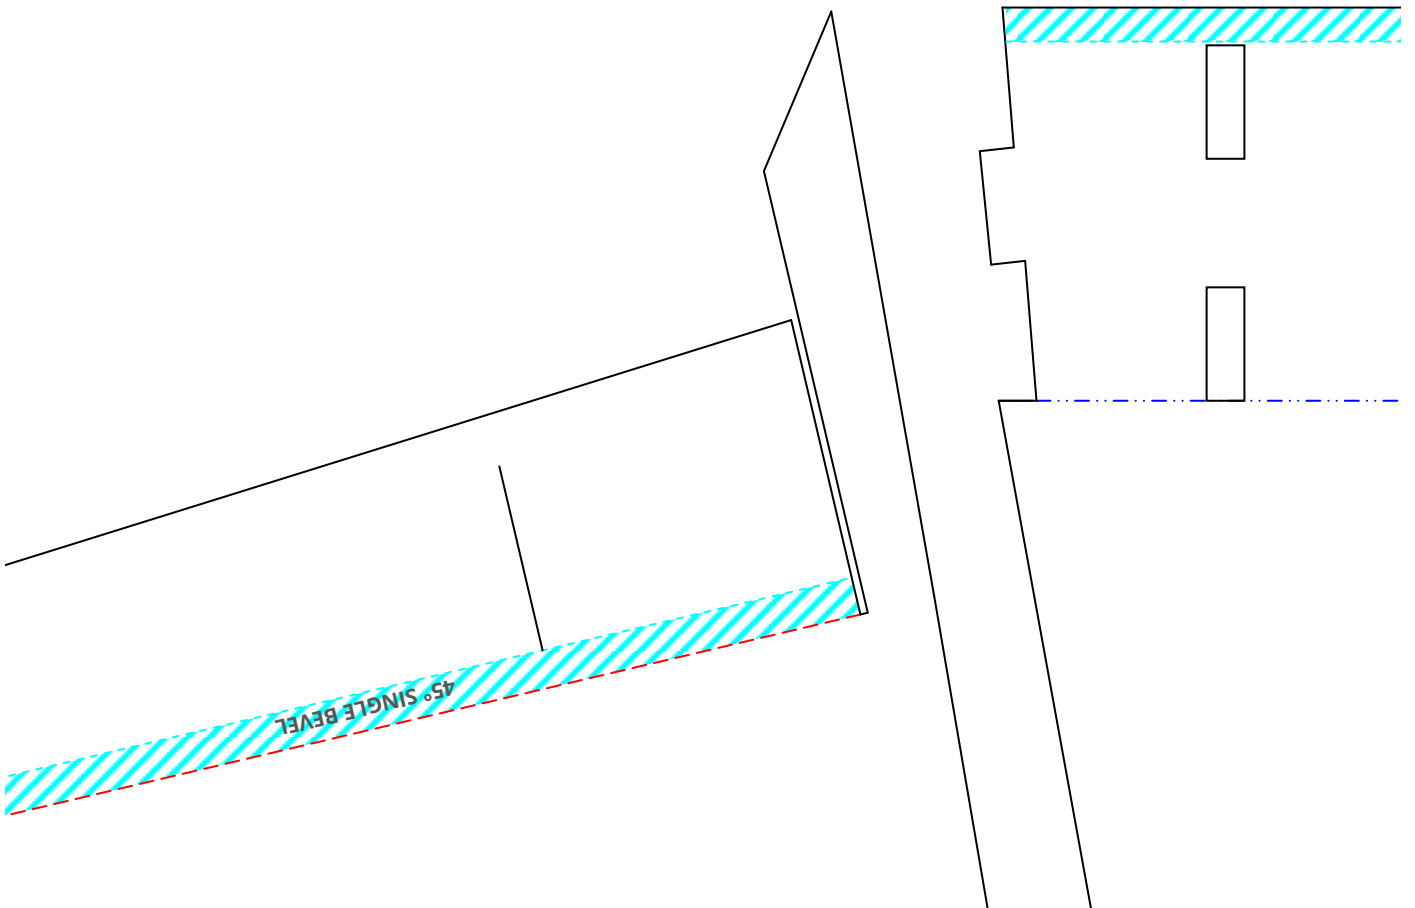

- VERSION 1.1 (2017-12-23)