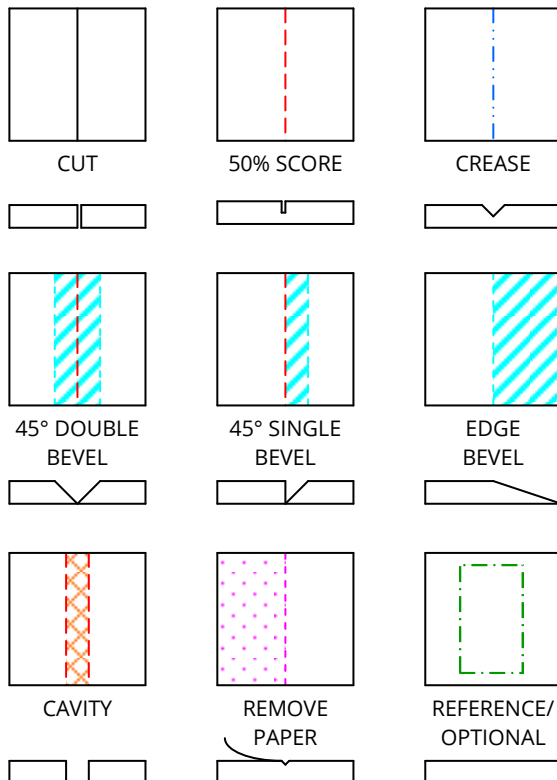

LINE TYPE/COLOR

SYMBOLS

PART NUMBER

QUANTITY

DOWEL HOLE

CENTER OF GRAVITY (CG)