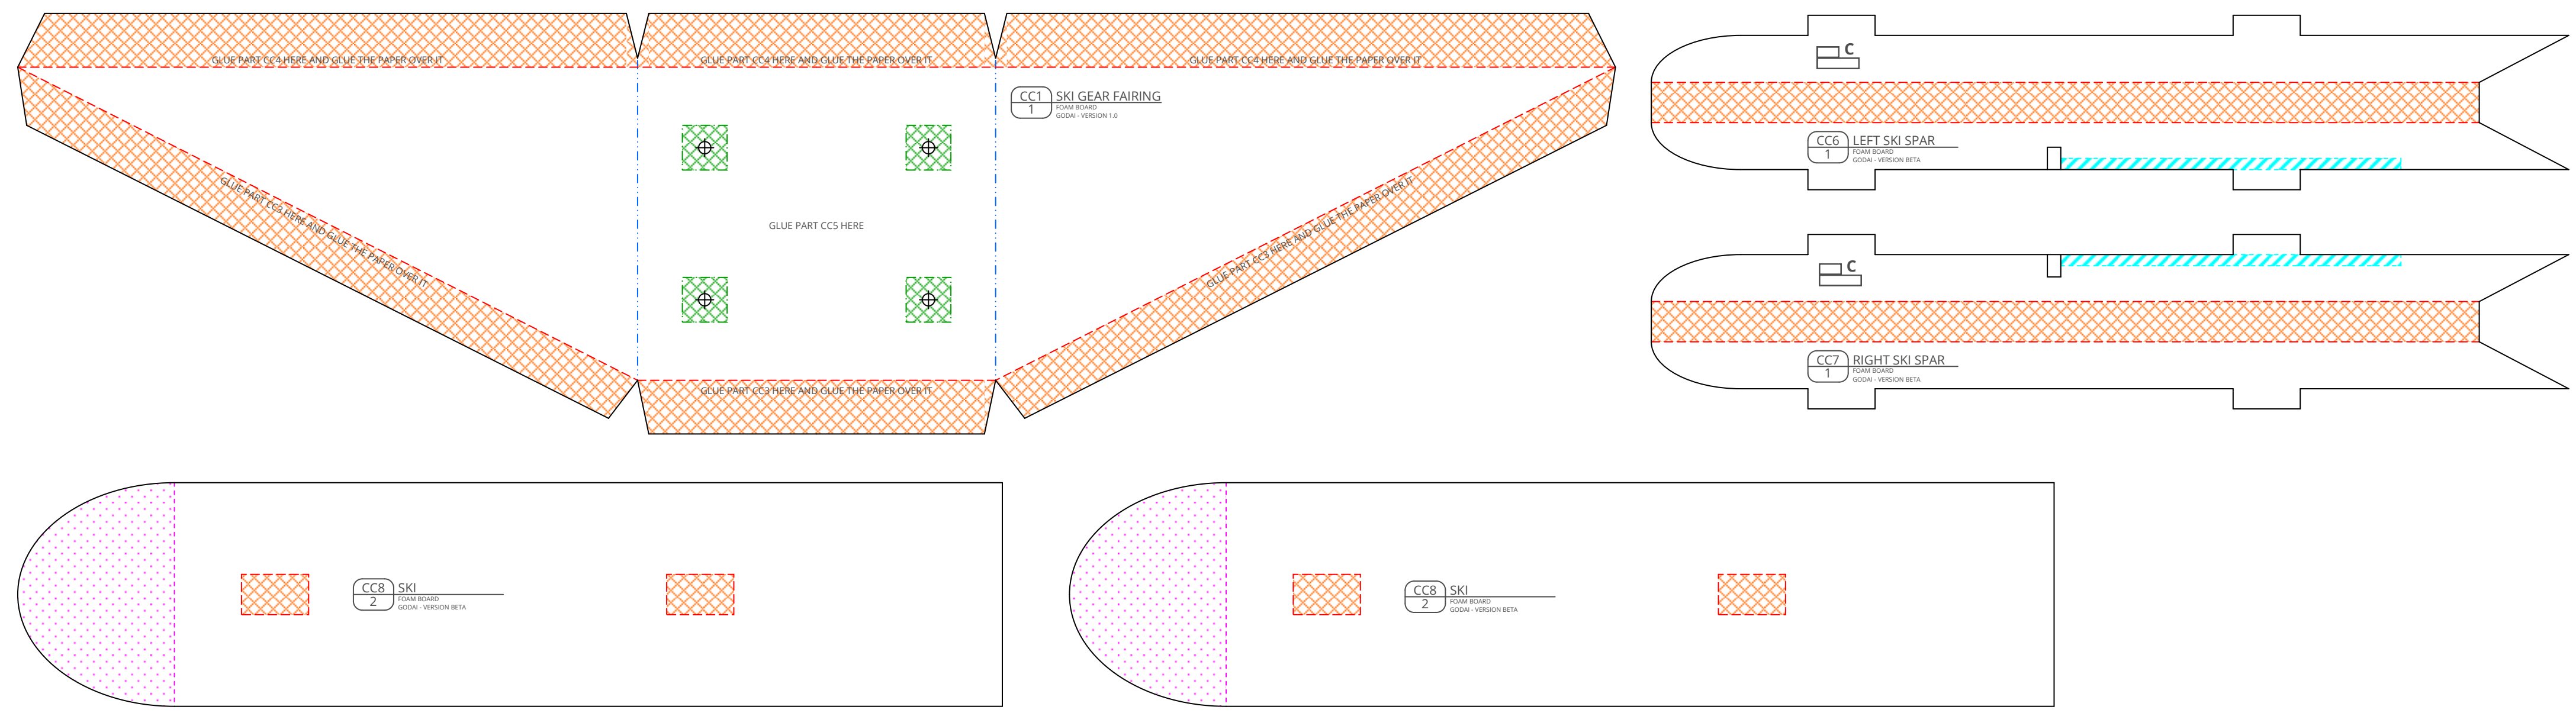

AP Godai - SECTION CC - UNDERCARRIAGE WITH SKIS - VERSION 1.0 (2017-08-18)

Design & Drawing by: Tony Roehling

PARTS MADE OF PLYWOOD (max. 5mm | 0.19in)

PARTS MADE OF BBQ SKEWERS

PARTS MADE OF PLASTIC CARD

PARTS MADE OF STEEL WIRE (min. Ø 2mm | 0.08in)