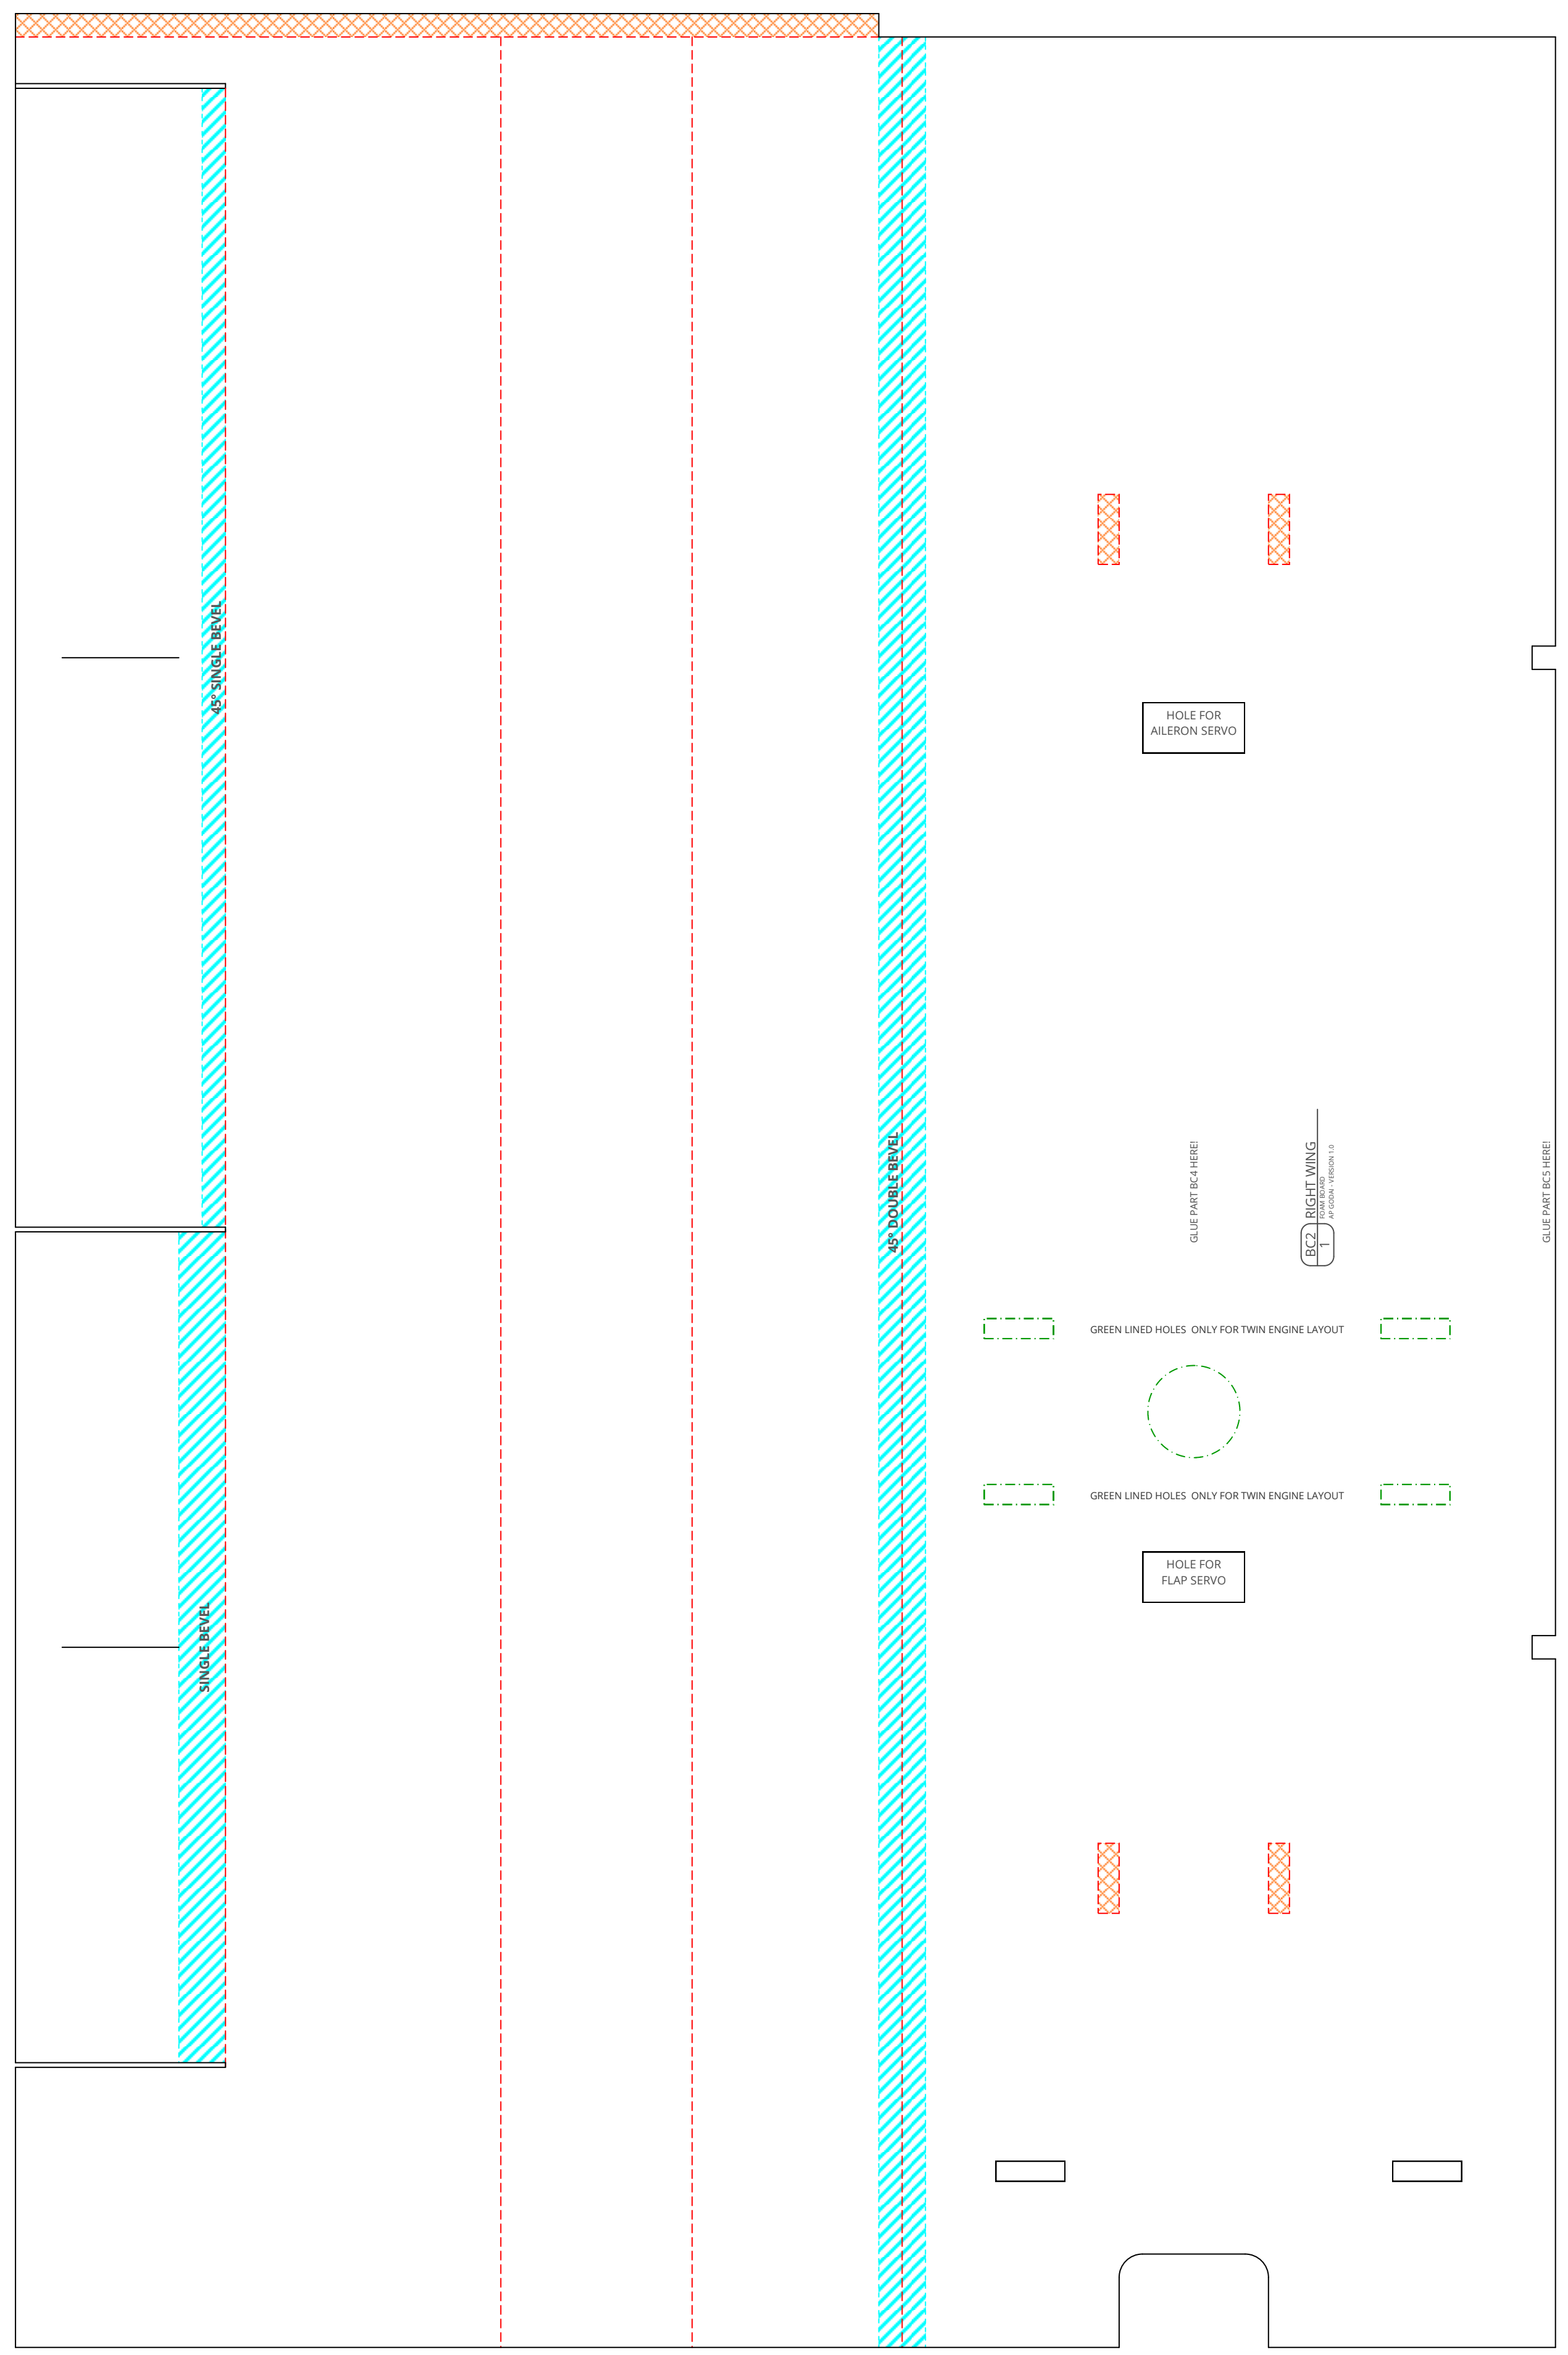

# AP Godai - SECTION BC - STOL WING - VERSION 1.0 (2017-08-18)

Design & Drawing by: Tony Roehling

### PARTS MADE OF PLASTIC CARD