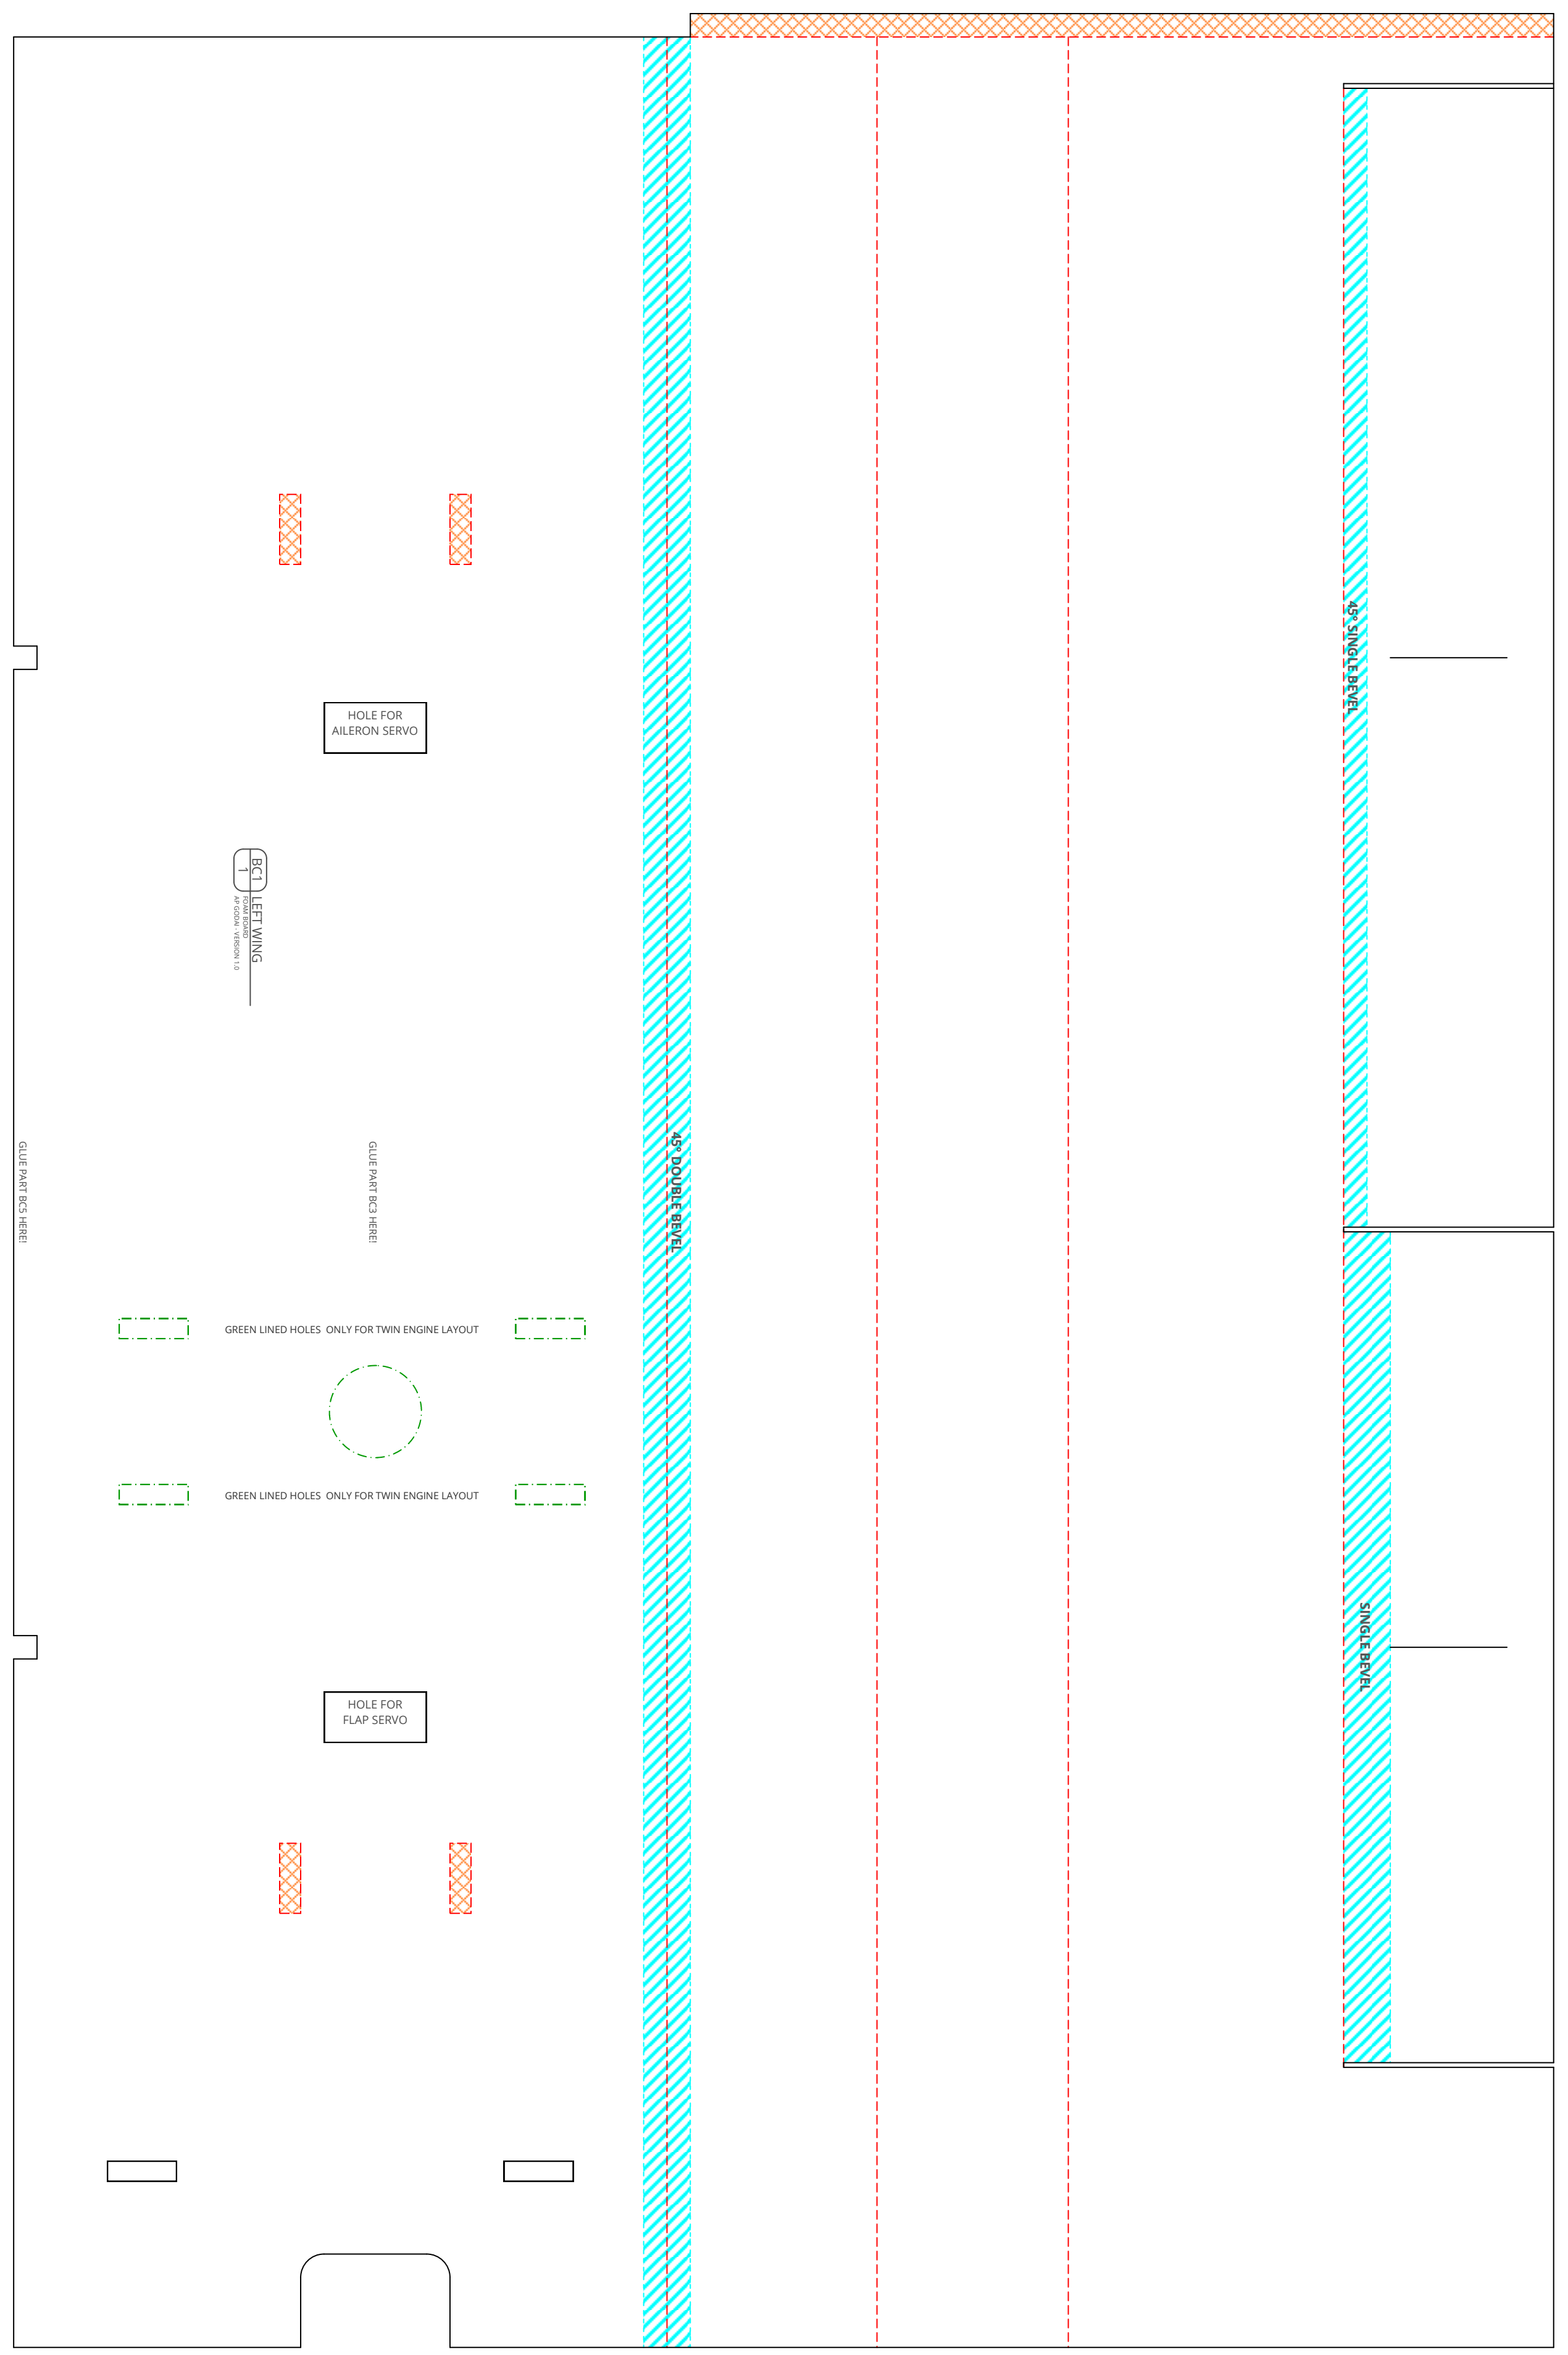

# AP Godai - SECTION BC - STOL WING - VERSION 1.0 (2017-08-18)

Design & Drawing by: Tony Roehling

### PARTS MADE OF PLASTIC CARD