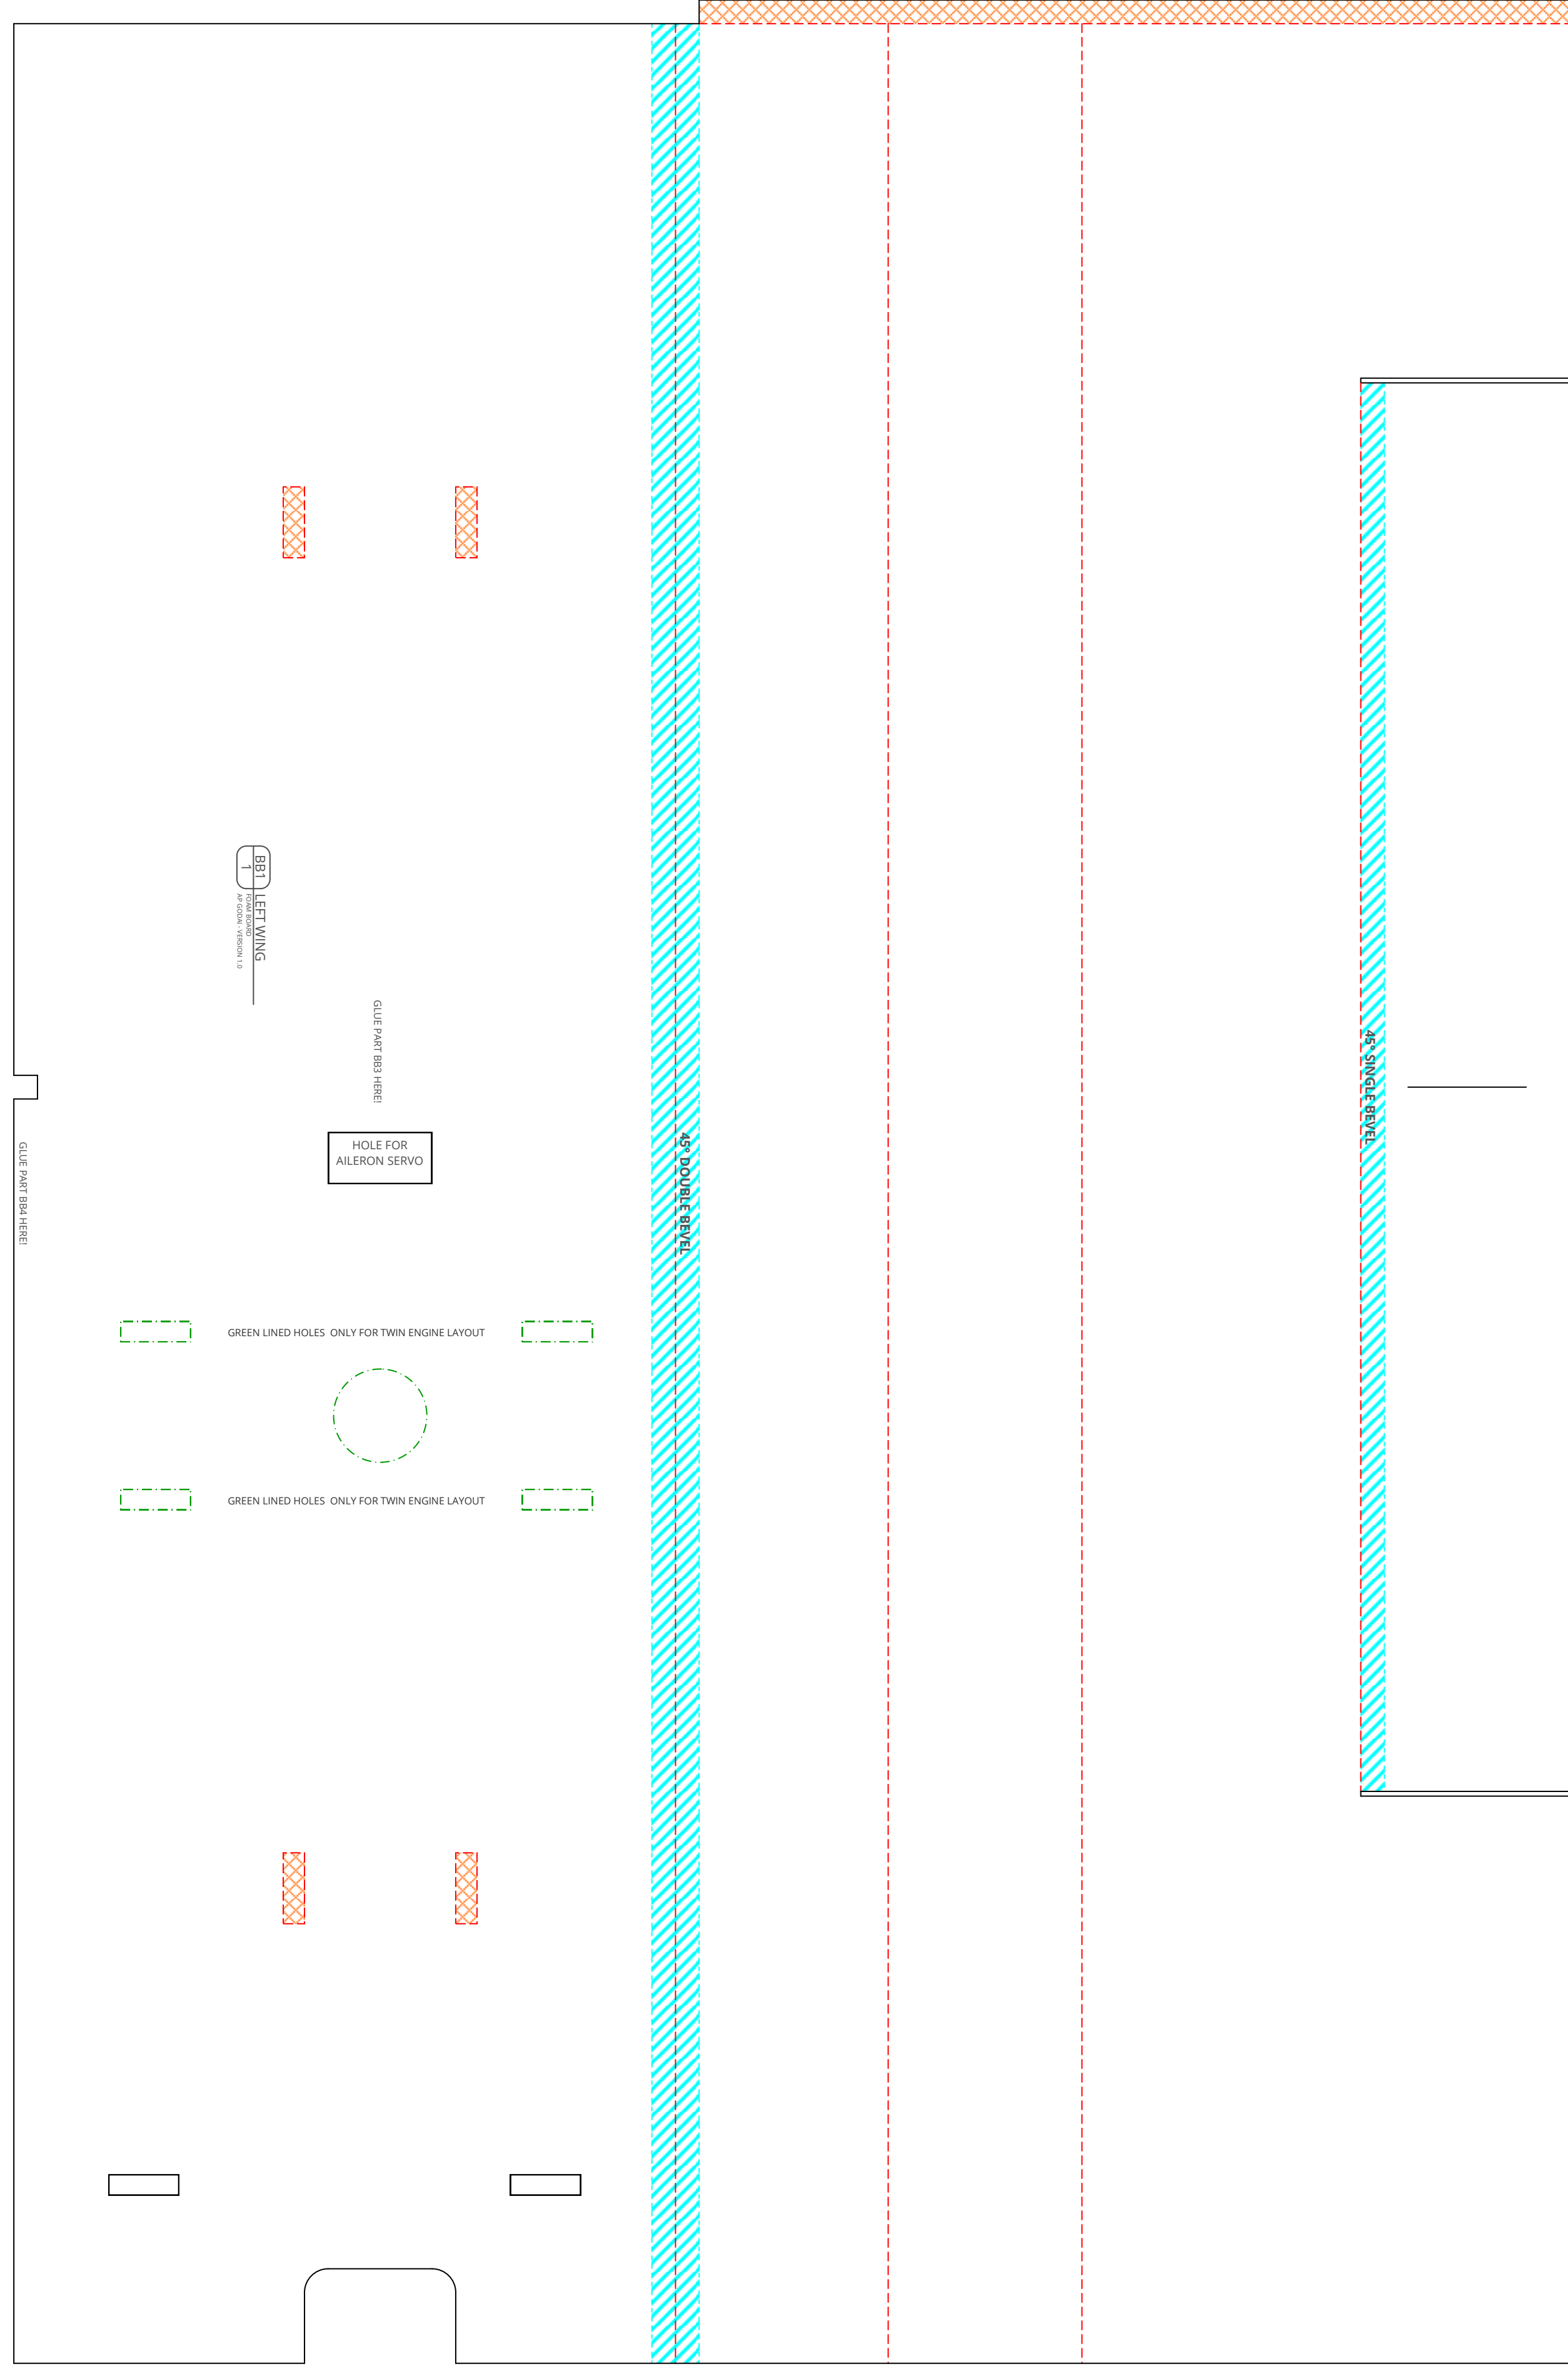

AP Godai - SECTION BB - SPORT WING - VERSION 1.0 (2017-08-18)

Design & Drawing by: Tony Roehling

AP Godai - SECTION BB - SPORT WING - VERSION 1.0 (2017-08-18)

Design & Drawing by: Tony Roehling

PARTS MADE OF PLASTIC CARD