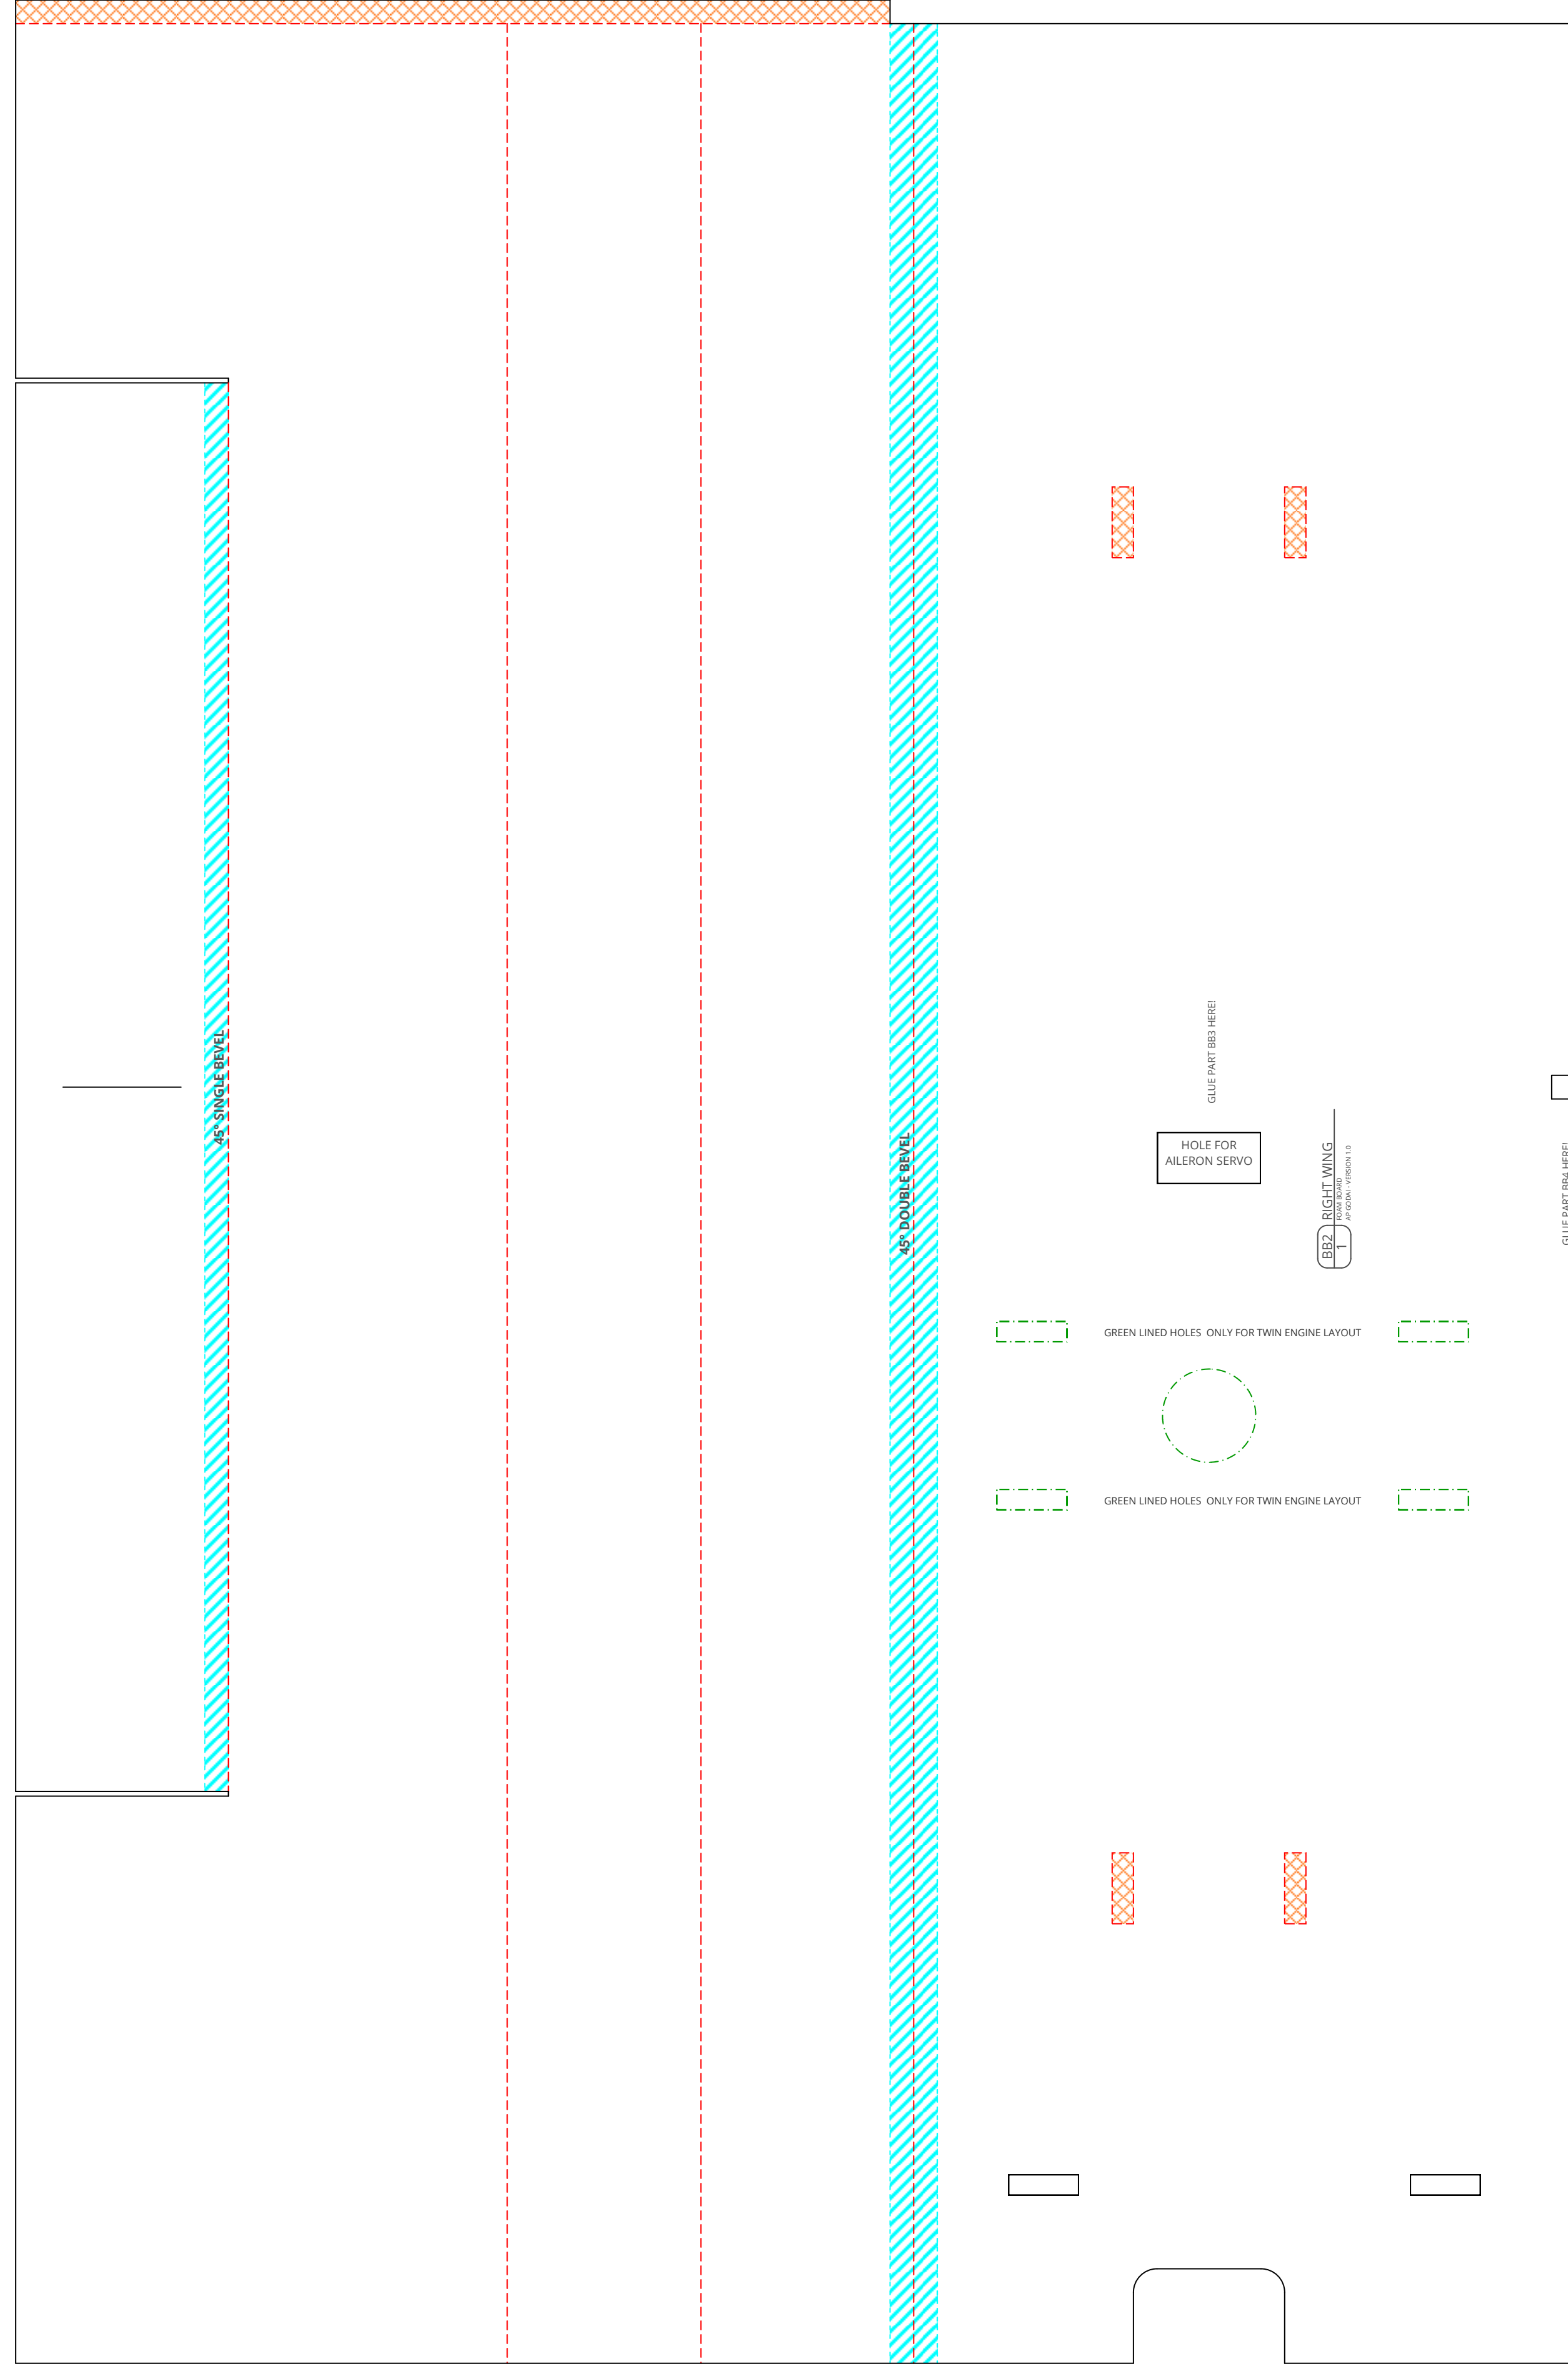

AP Godai - SECTION BB - SPORT WING - VERSION 1.0 (2017-08-18)

Design & Drawing by: Tony Roehling

AP Godai - SECTION BB - SPORT WING - VERSION 1.0 (2017-08-18)

Design & Drawing by: Tony Roehling

PARTS MADE OF PLASTIC CARD