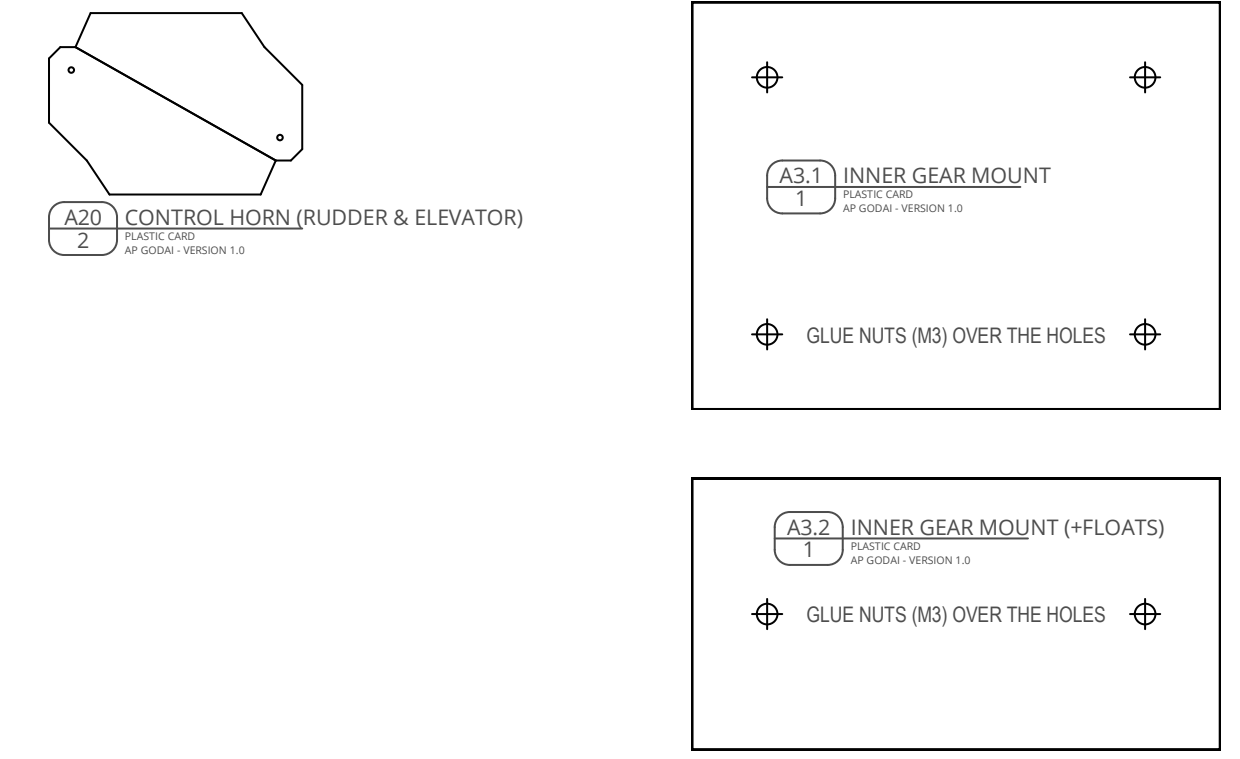

AP Godai - SECTION A - FUSELAGE - VERSION 1.0 (2017-08-18)

Design & Drawing by: Tony Roehling

AP Godai - SECTION A - FUSELAGE - VERSION 1.0 (2017-08-18)

Design & Drawing by: Tony Roehling

PARTS MADE OF PLASTIC CARD

PARTS MADE OF PLYWOOD (max. 5mm | 0.19in)

PARTS MADE OF BBQ SKEWERS