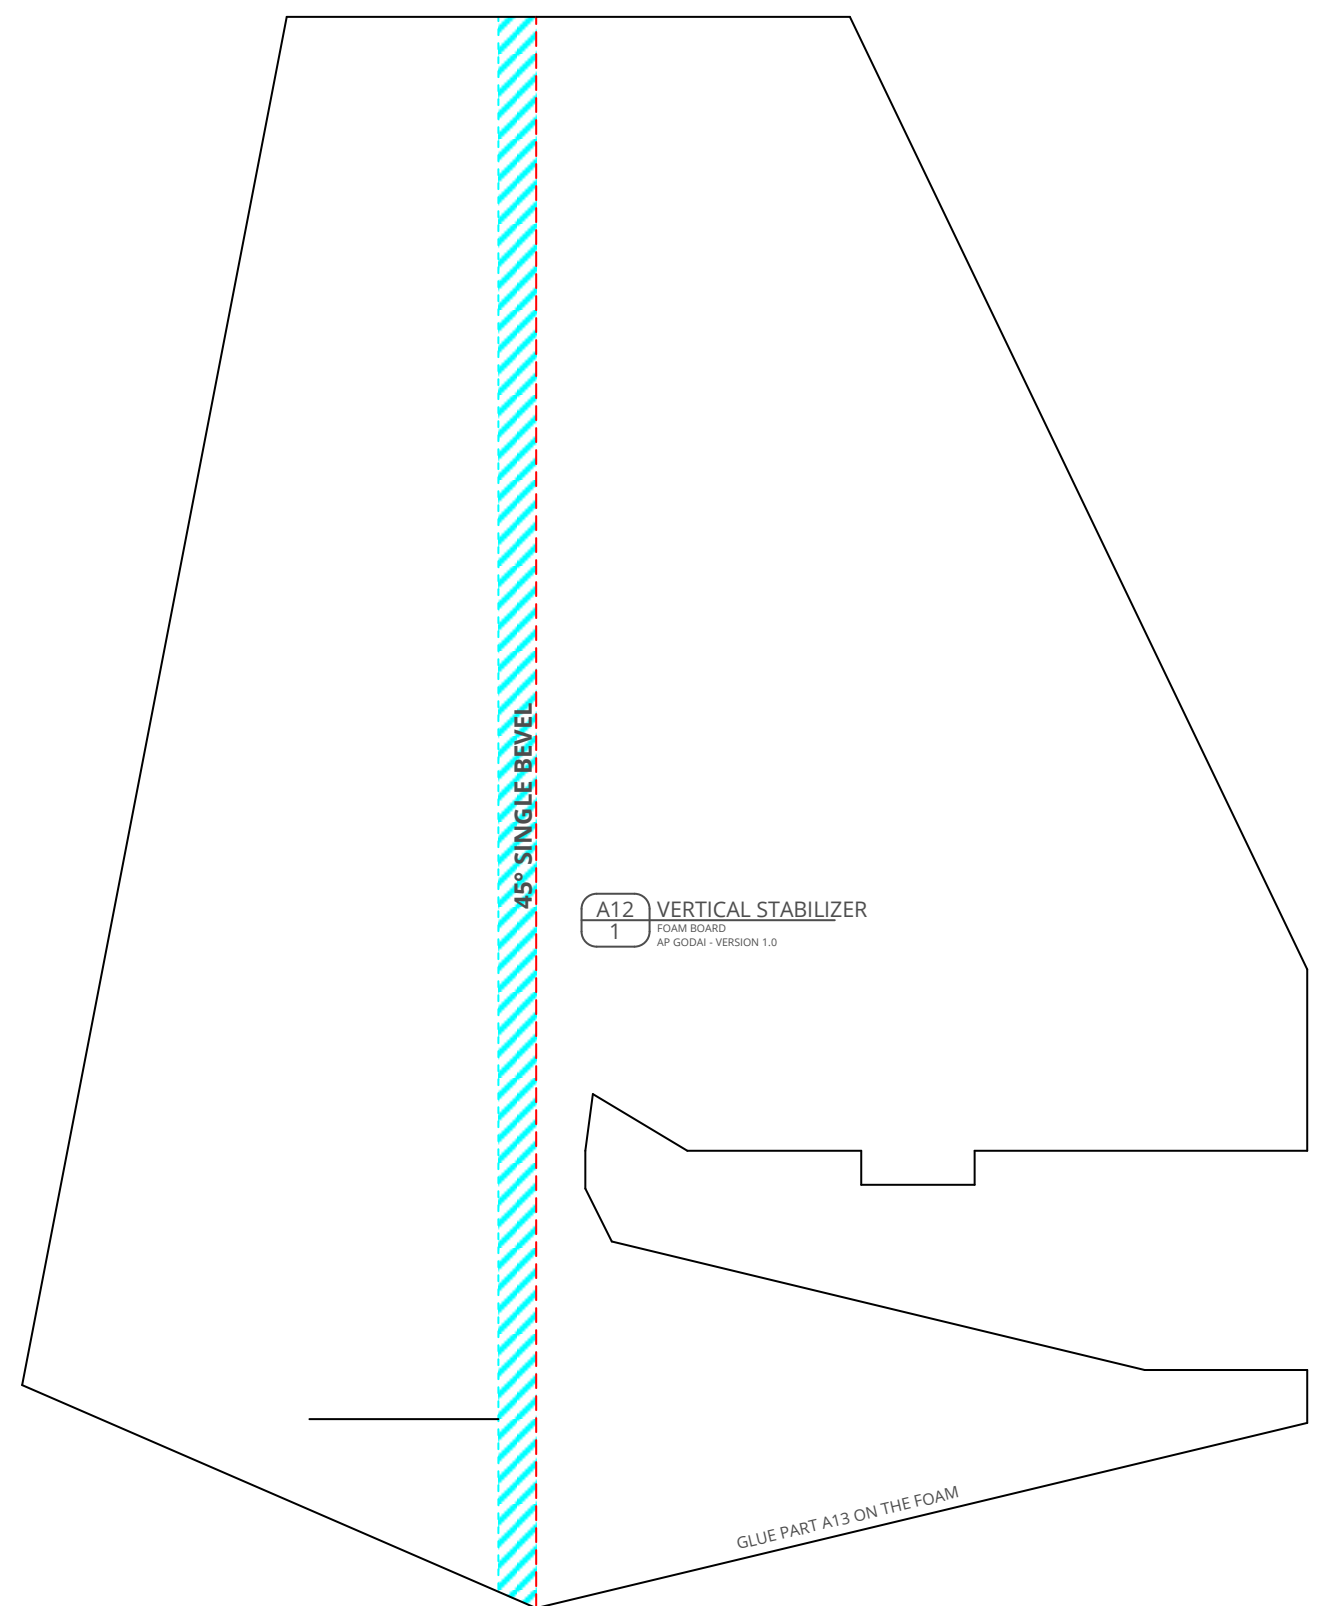

AP Godai - SECTION A - FUSELAGE - VERSION 1.0 (2017-08-18)

Design & Drawing by: Tony Roehling

AP Godai - SECTION A - FUSELAGE - VERSION 1.0 (2017-08-18)

Design & Drawing by: Tony Roehling

PARTS MADE OF PLASTIC CARD

PARTS MADE OF PLYWOOD (max. 5mm | 0.19in)

PARTS MADE OF BBQ SKEWERS