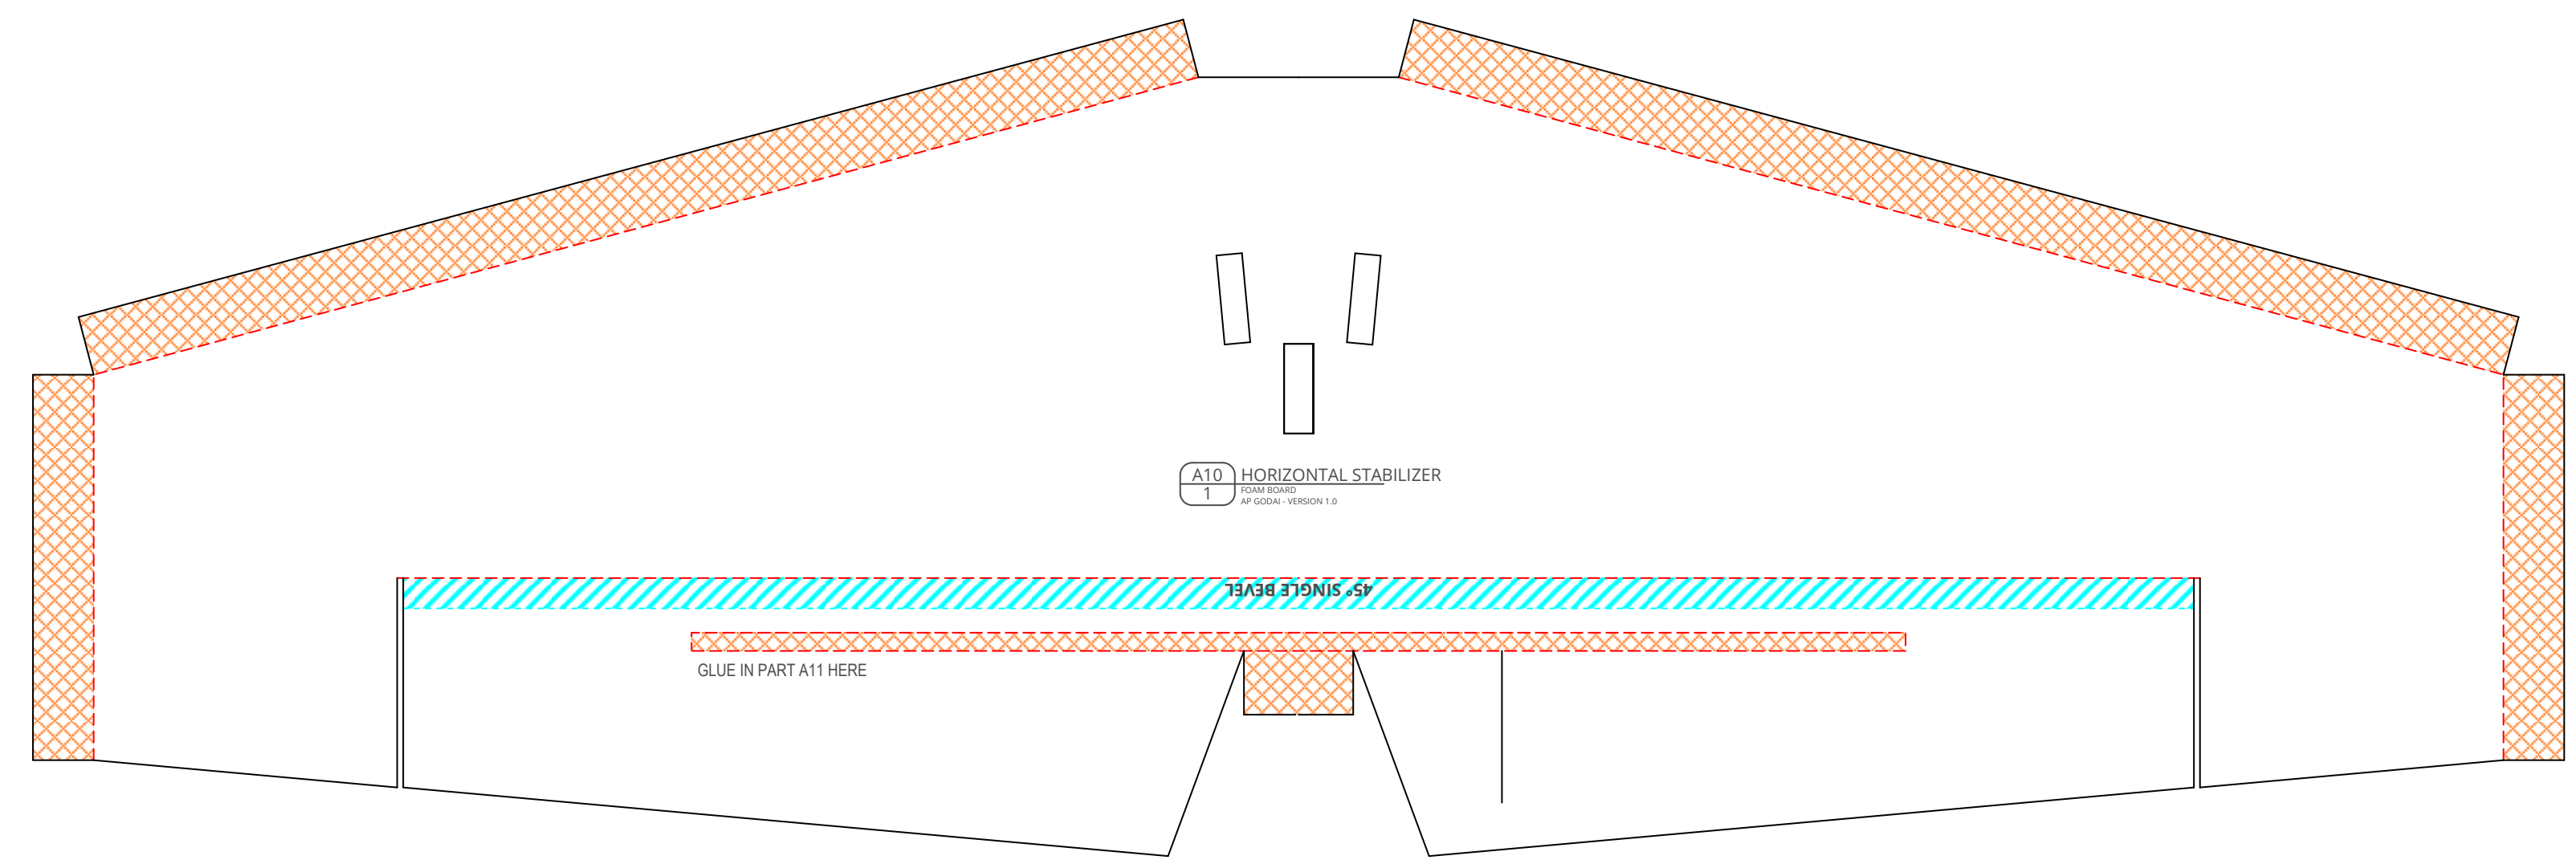

AP Godai - SECTION A - FUSELAGE - VERSION 1.0 (2017-08-18)

Design & Drawing by: Tony Roehling

AP Godai - SECTION A - FUSELAGE - VERSION 1.0 (2017-08-18)

Design & Drawing by: Tony Roehling

PARTS MADE OF PLASTIC CARD

PARTS MADE OF PLYWOOD (max. 5mm | 0.19in)

PARTS MADE OF BBQ SKEWERS