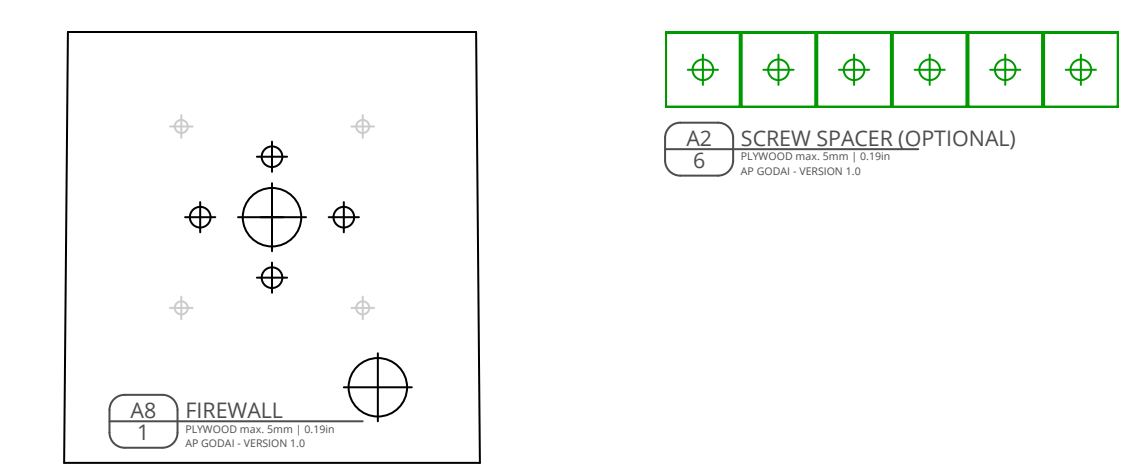

AP Godai - SECTION A - FUSELAGE - VERSION 1.0 (2017-08-18)

Design & Drawing by: Tony Roehling

AP Godai - SECTION A - FUSELAGE - VERSION 1.0 (2017-08-18)

Design & Drawing by: Tony Roehling

PARTS MADE OF PLASTIC CARD

PARTS MADE OF PLYWOOD (max. 5mm | 0.19in)

PARTS MADE OF BBQ SKEWERS