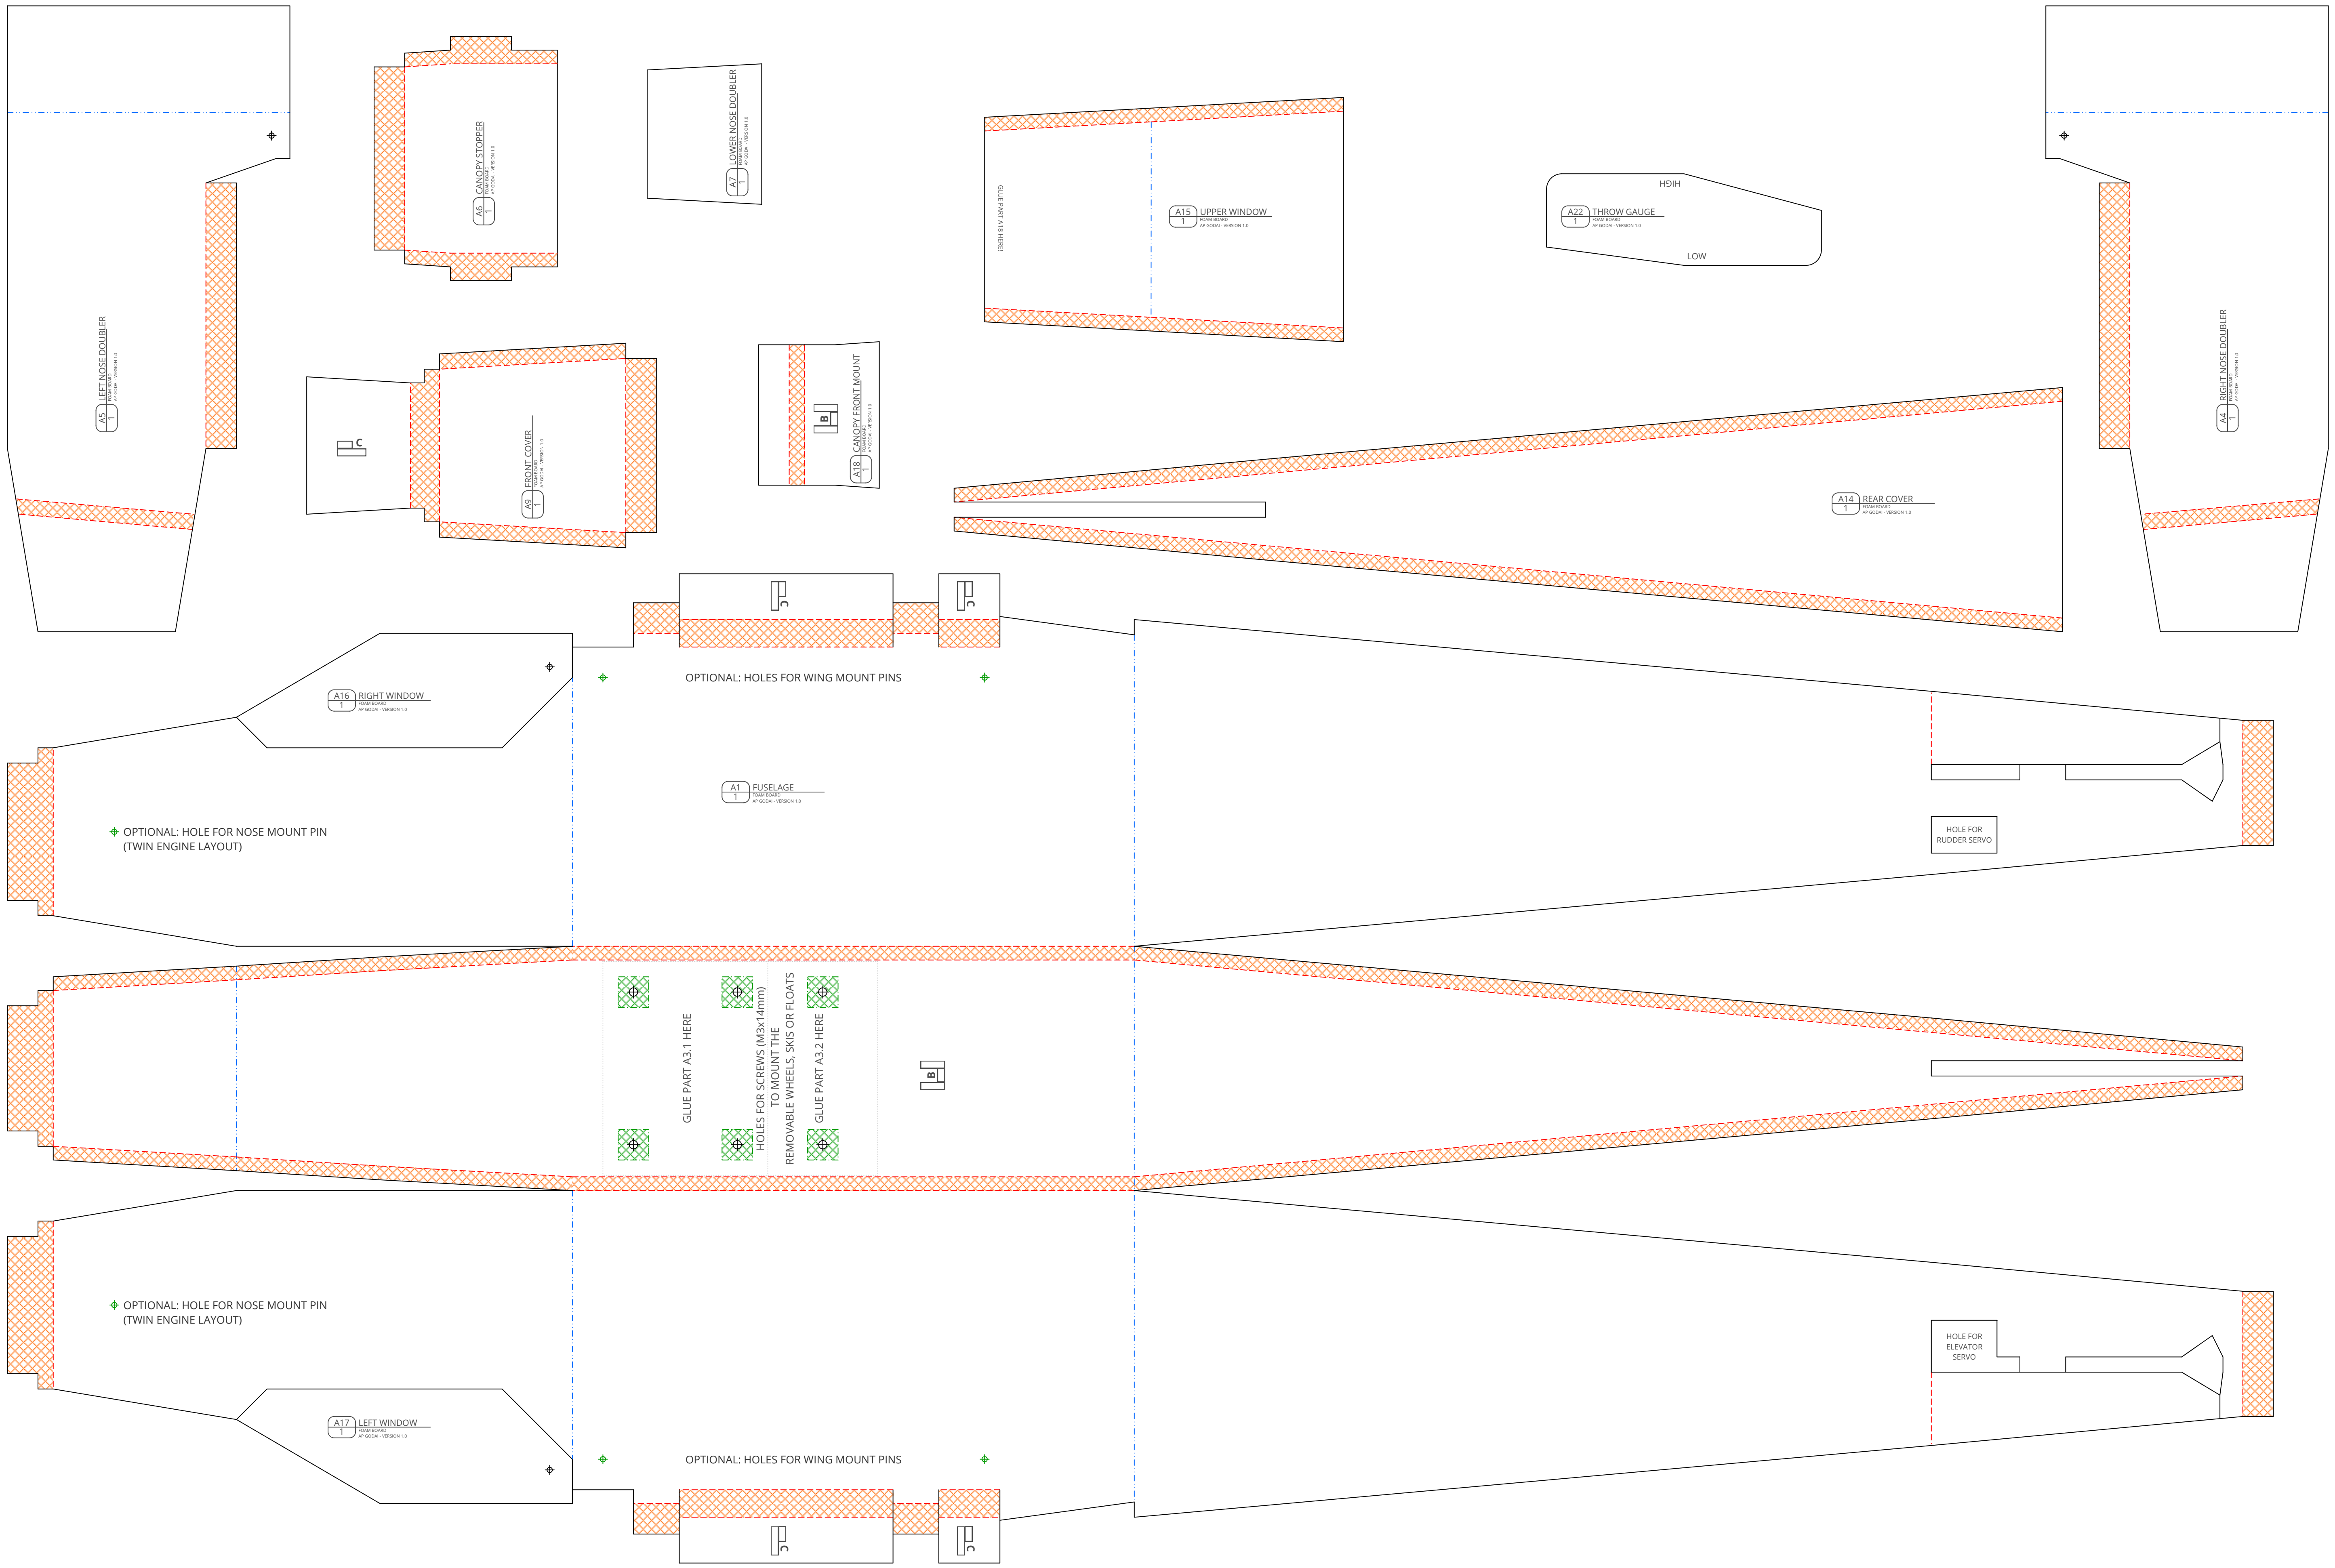

AP Godai - SECTION A - FUSELAGE - VERSION 1.0 (2017-08-18)

Design & Drawing by: Tony Roehling

AP Godai - SECTION A - FUSELAGE - VERSION 1.0 (2017-08-18)

Design & Drawing by: Tony Roehling

PARTS MADE OF PLASTIC CARD

PARTS MADE OF PLYWOOD (max. 5mm | 0.19in)

PARTS MADE OF BBQ SKEWERS